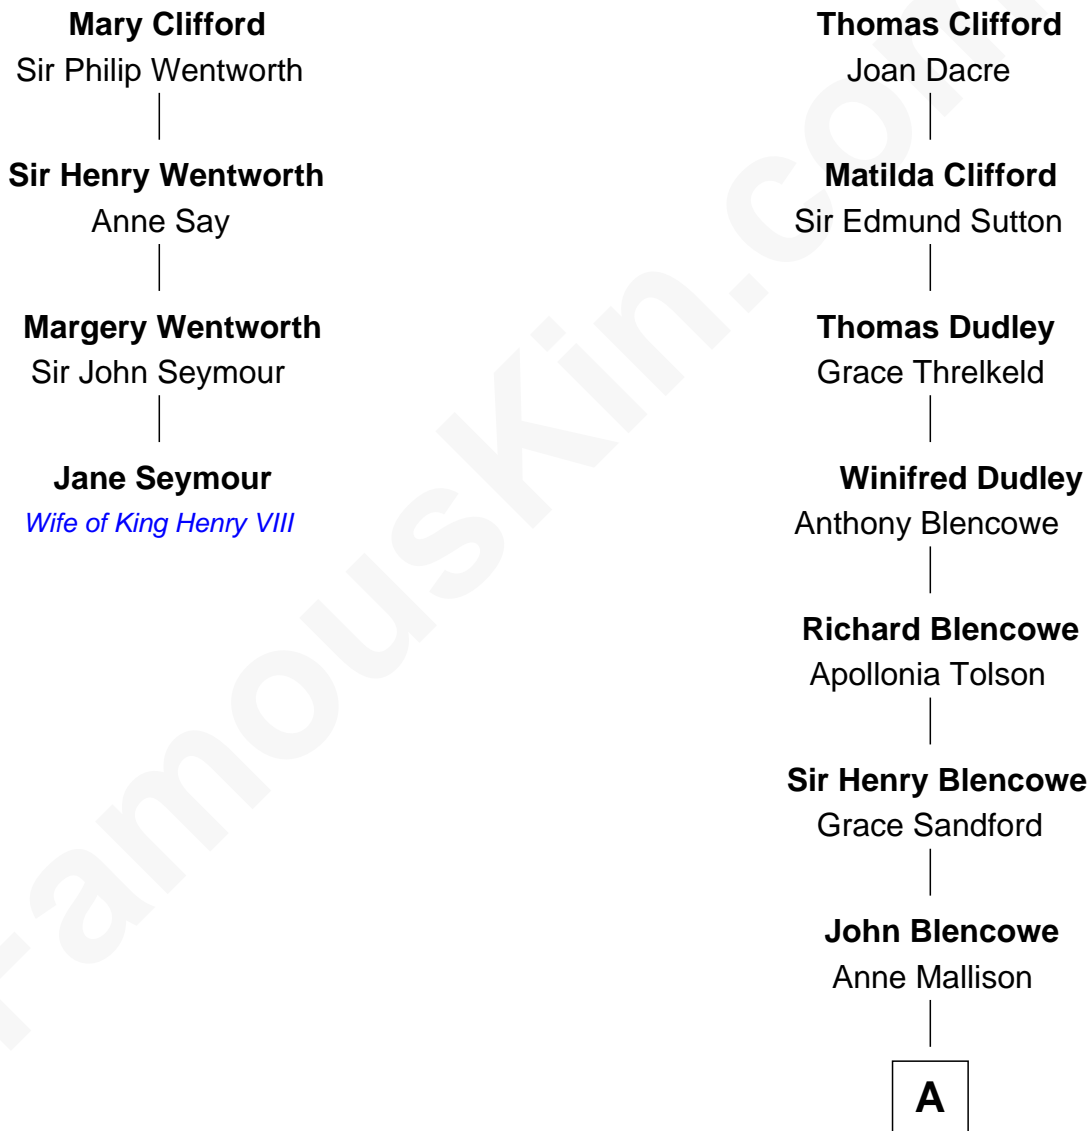

FamousKin.com Relationship Chart of

Jane Seymour

3rd Wife of King Henry VIII

3rd cousin 16 times removed of

Paris Hilton

Socialite and TV Personality

Sir John Clifford

Elizabeth Percy

A

Elizabeth Blencowe

Henry Thompson

Sir William Thompson

Mary Stephens

Stephens Thompson

Dorothea Tanton

Ann Thompson