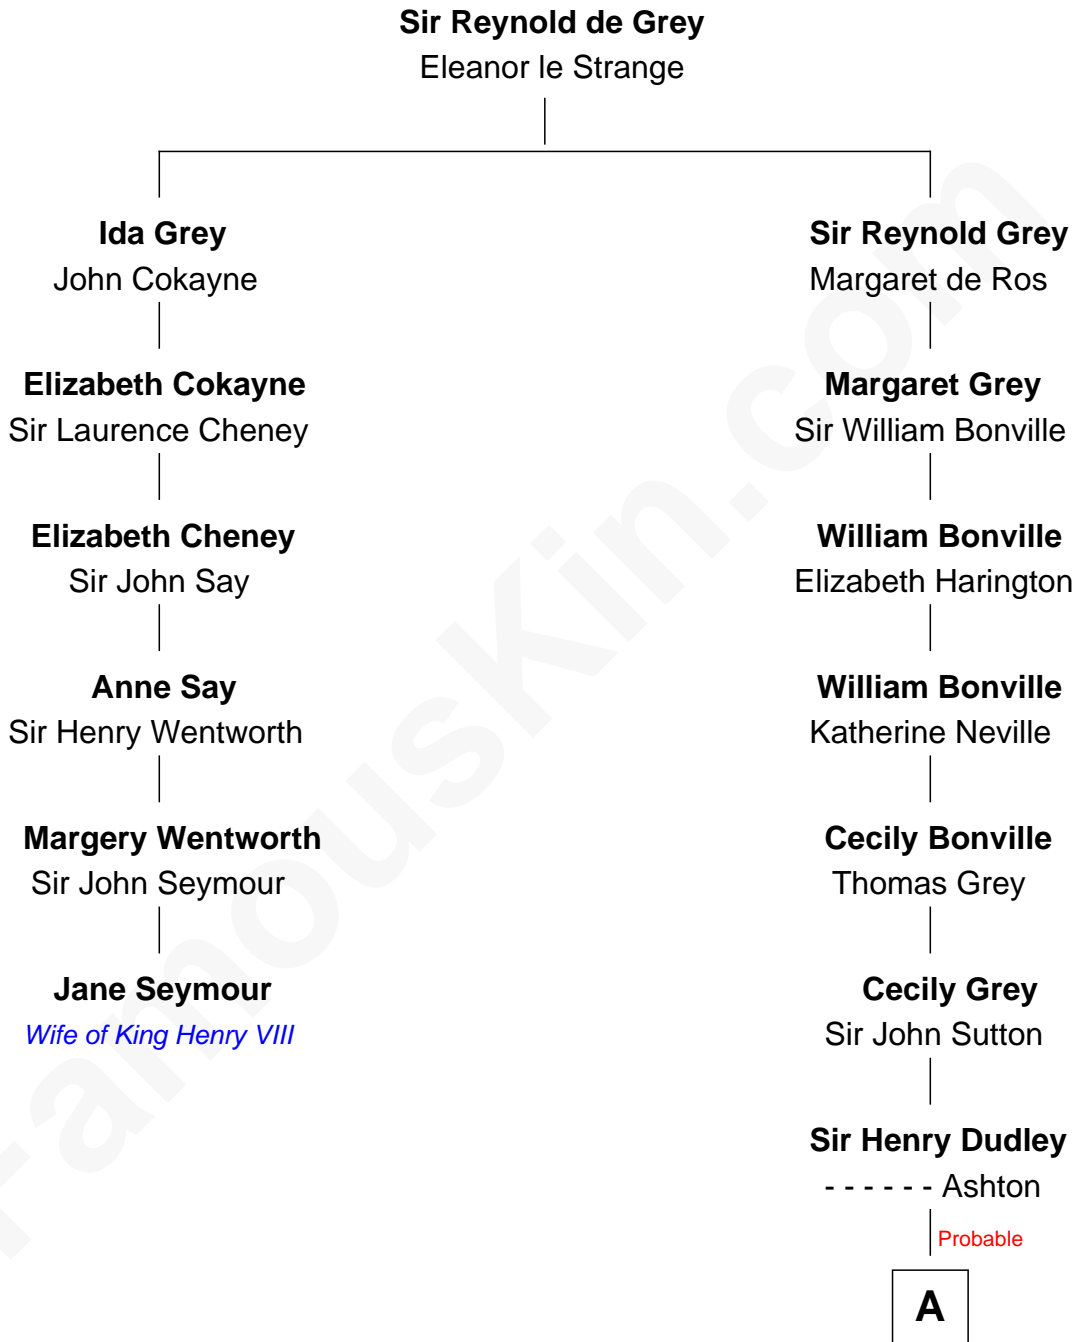

FamousKin.com Relationship Chart of

Jane Seymour

3rd Wife of King Henry VIII

5th cousin 8 times removed of

Bathsheba (Ruggles) Spooner

First woman executed for murder in U.S. by non-British government

A

Roger Dudley
Susanna Thorne

Gov. Thomas Dudley
Dorothy York

Mercy Dudley
Rev. John Woodbridge

Martha Woodbridge
Samuel Ruggles

Rev. Timothy Ruggles
Mary White

Timothy Dwight Ruggles
Bathsheba Bourne

Bathsheba (Ruggles) Spooner
First Woman Executed in U.S.