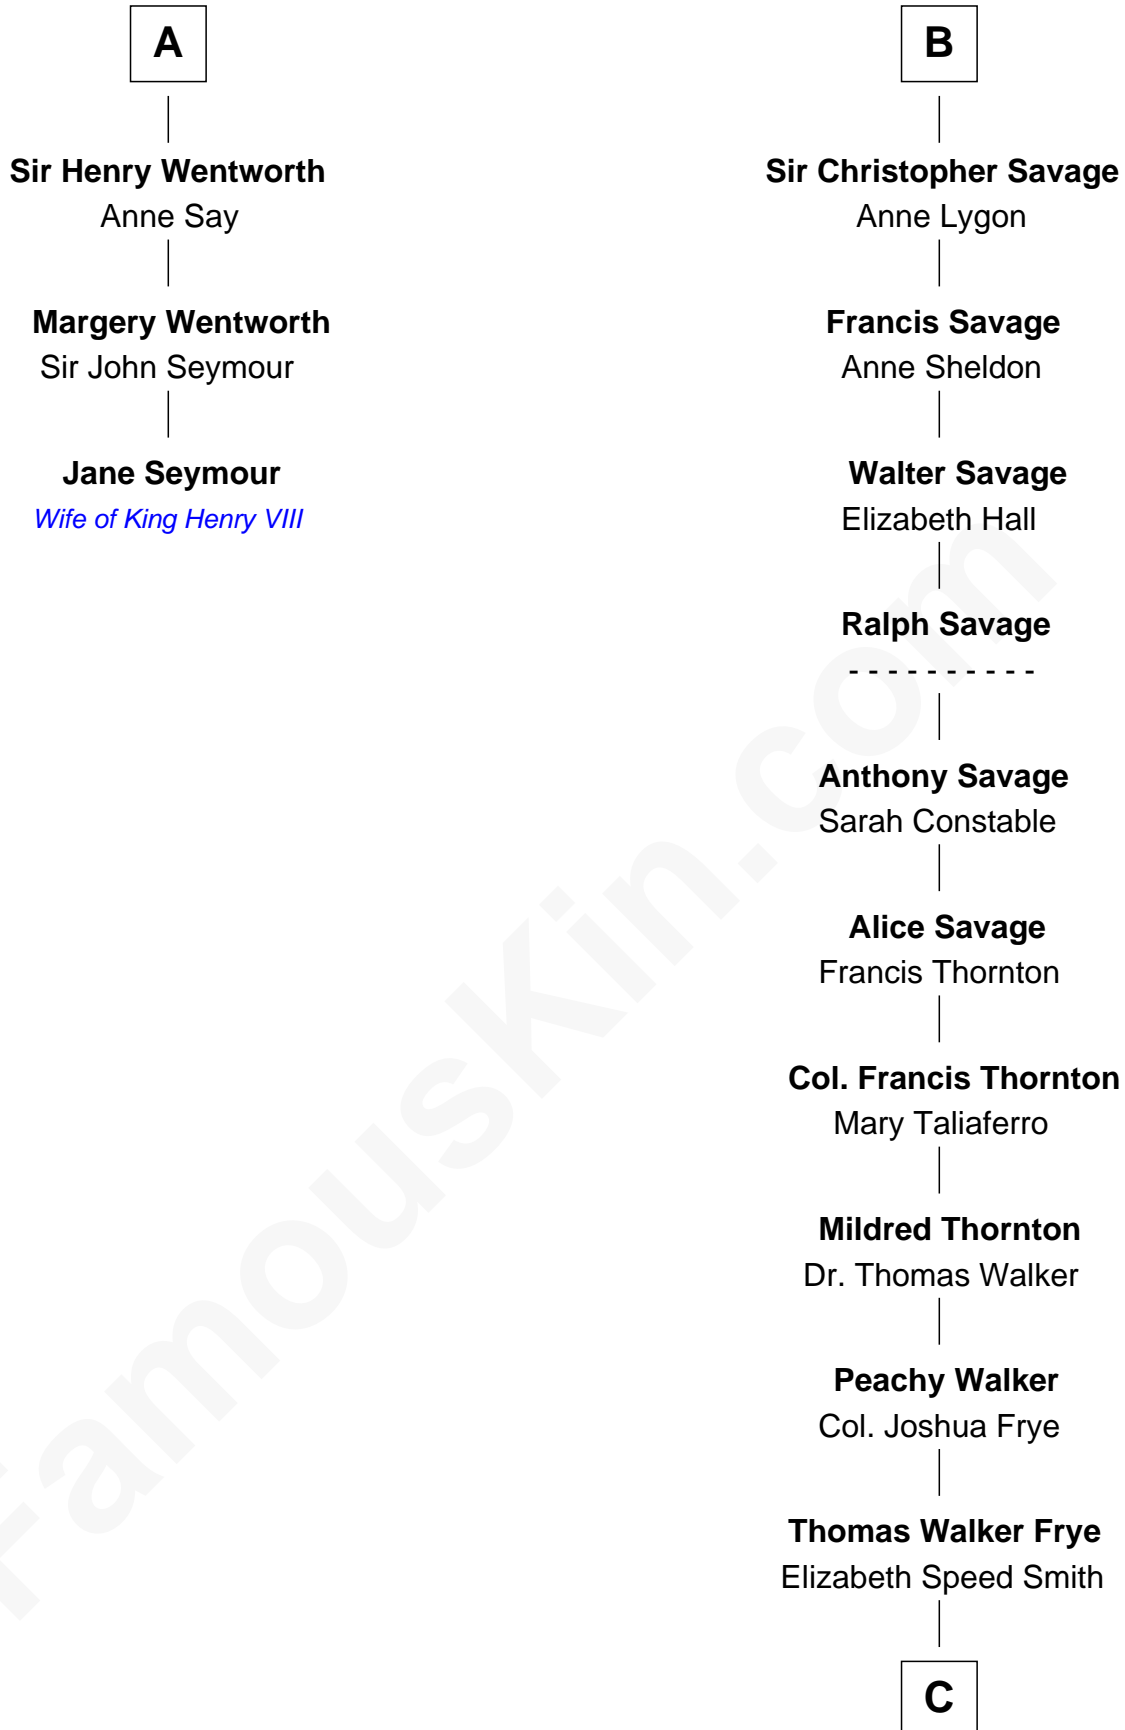

# FamousKin.com Relationship Chart of

**Jane Seymour**

*3rd Wife of King Henry VIII*

9th cousin 11 times removed of

**Adlai Stevenson II**

*31st Governor of Illinois*

C

**Mary Peachy Frye**  
Rev. Lewis Warner Green

**Letitia Green**  
Adlai Ewing Stevenson

**Lewis Green Stevenson**  
Helen Louise Davis

**Adlai Stevenson II**  
*31st Governor of Illinois*