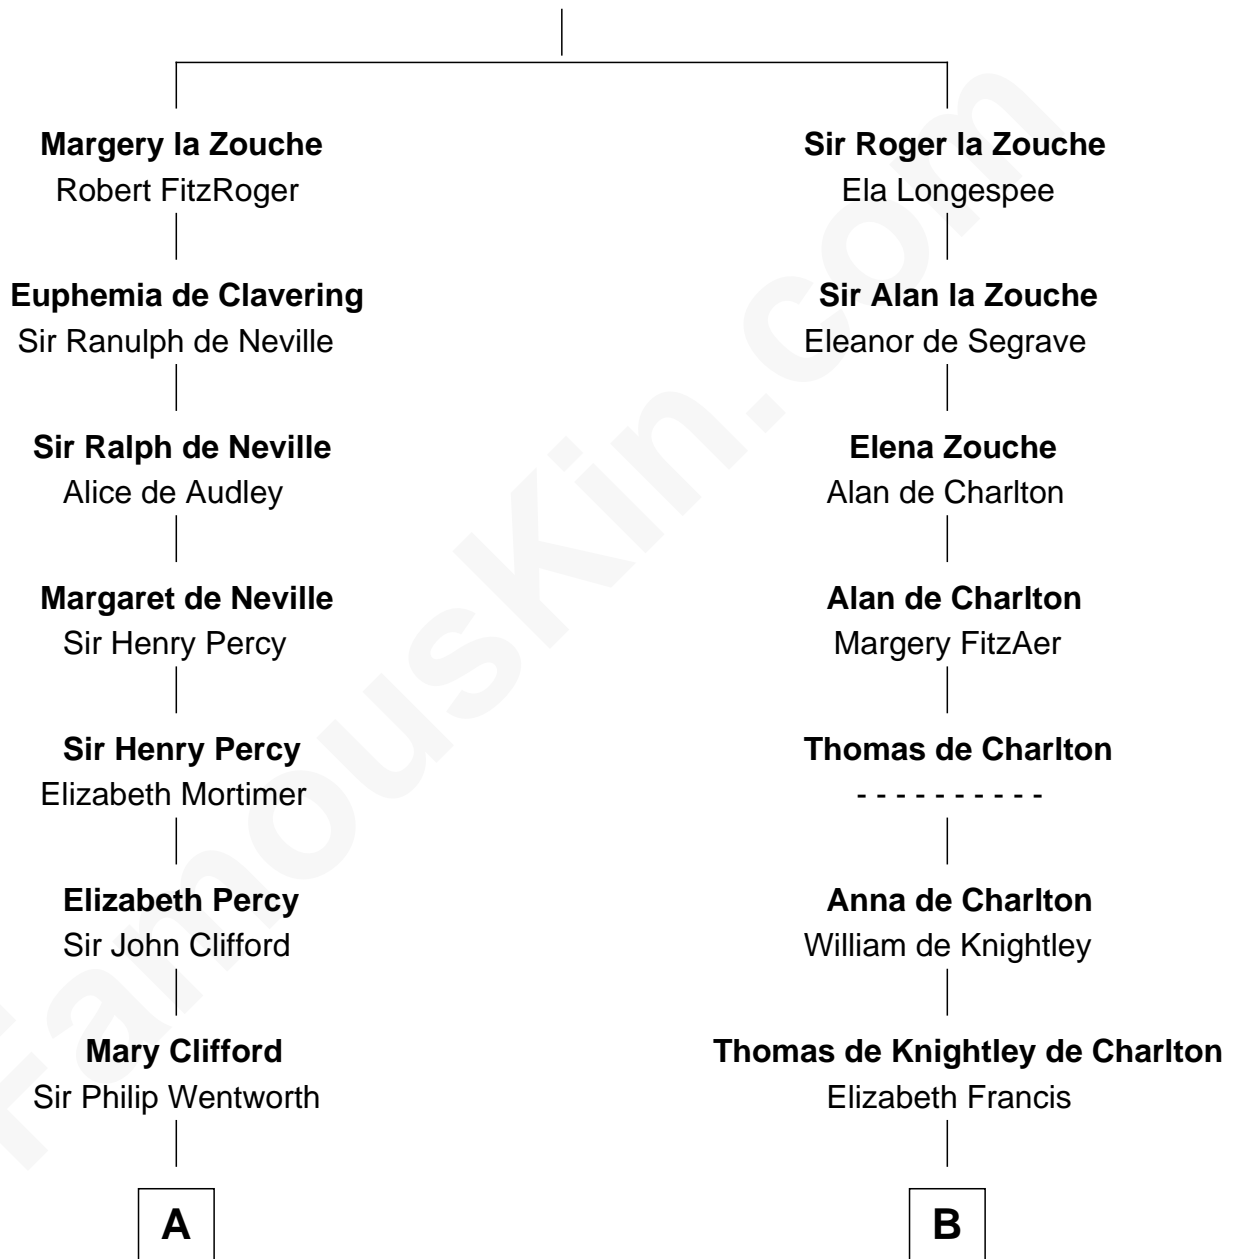

FamousKin.com Relationship Chart of

Jane Seymour

3rd Wife of King Henry VIII

9th cousin 12 times removed of

Norman Rockwell

American Artist

Alan la Zouche

Ellen de Quincy

Anne Mary Hill

Norman Rockwell

American Artist

FamousKin.com