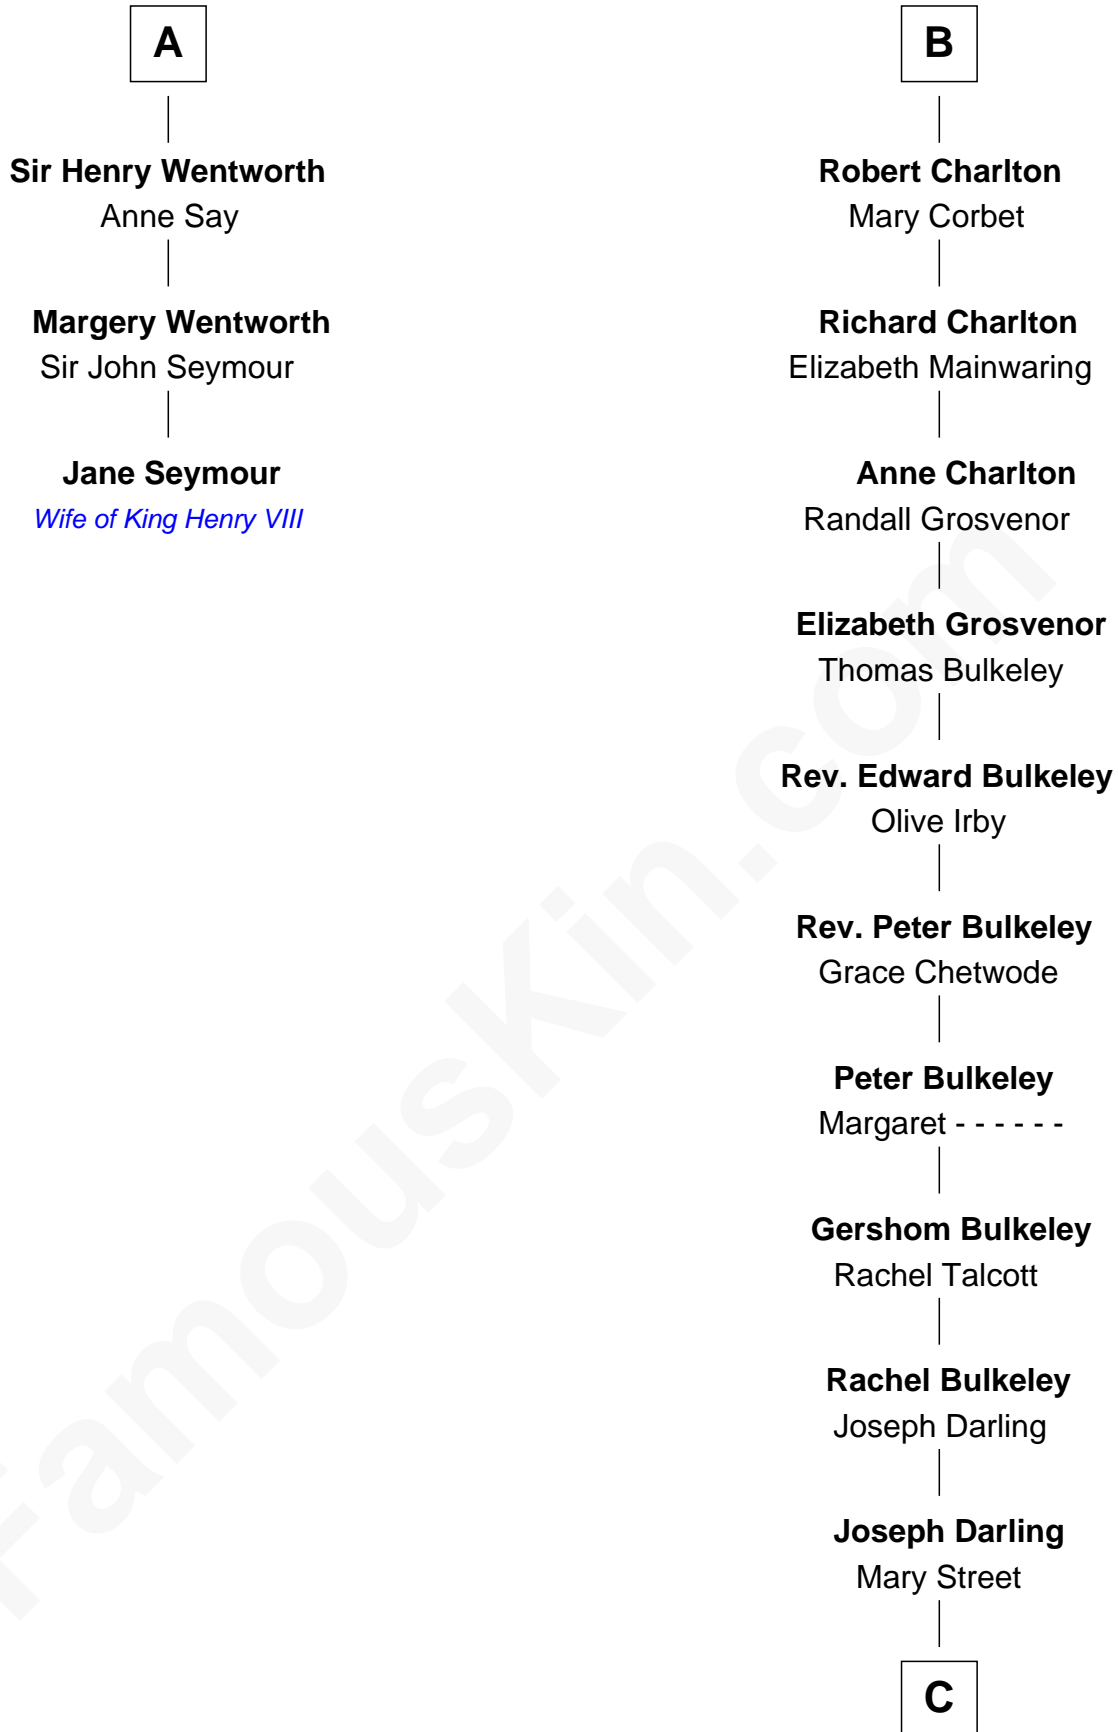

FamousKin.com Relationship Chart of

Jane Seymour

3rd Wife of King Henry VIII

9th cousin 12 times removed of

Norman Rockwell

American Artist

Alan la Zouche

Ellen de Quincy

Anne Mary Hill

Norman Rockwell

American Artist

FamousKin.com