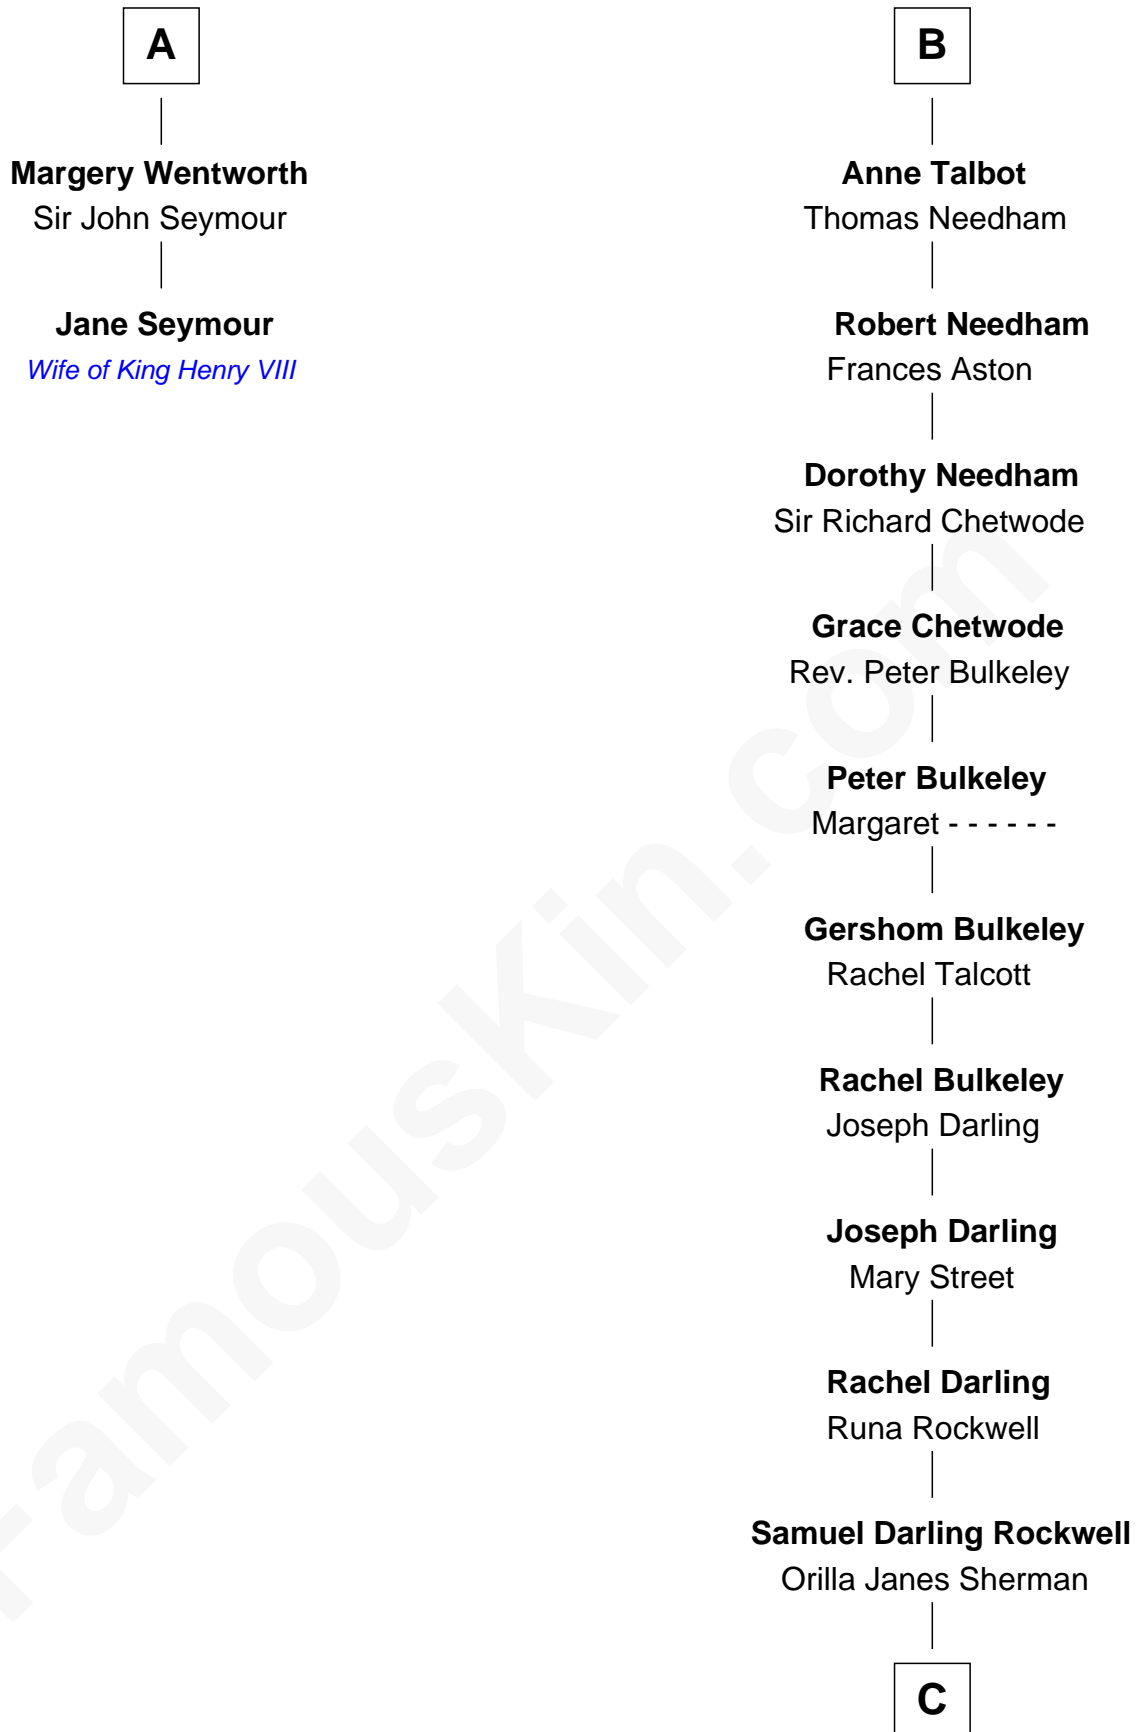

FamousKin.com Relationship Chart of

Jane Seymour

3rd Wife of King Henry VIII

8th cousin 11 times removed of

Norman Rockwell

American Artist

William de Ros
Maude de Vaux

C

John William Rockwell
Phebe Boyce Waring

Jarvis Waring Rockwell
Anne Mary Hill

Norman Rockwell
American Artist

FamousKin.com