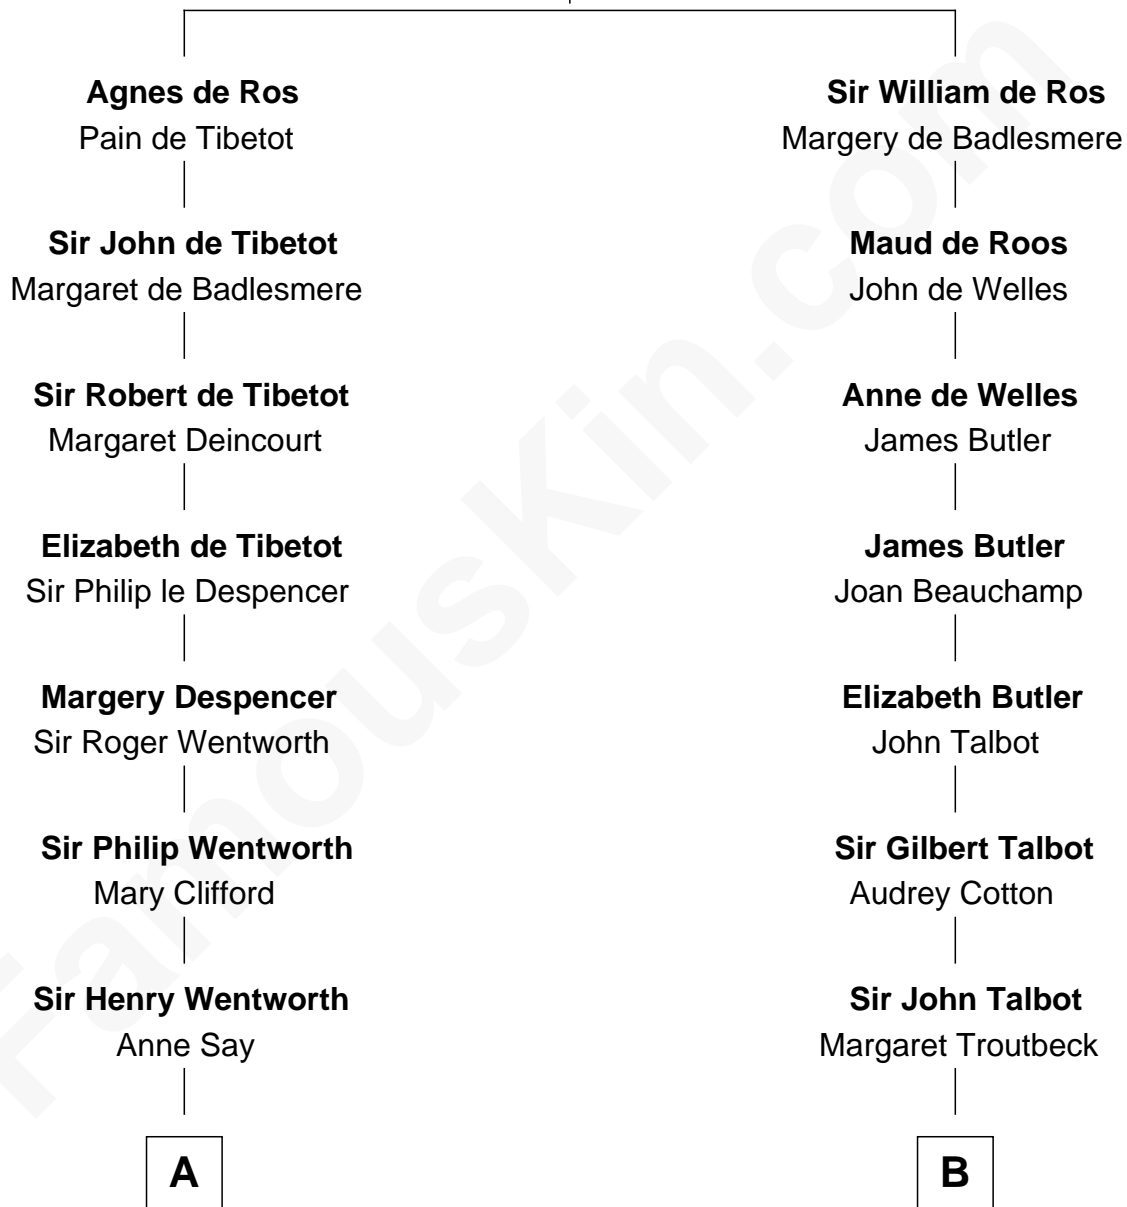

FamousKin.com Relationship Chart of

Jane Seymour

3rd Wife of King Henry VIII

8th cousin 11 times removed of

Norman Rockwell

American Artist

William de Ros
Maude de Vaux

C

John William Rockwell
Phebe Boyce Waring

Jarvis Waring Rockwell
Anne Mary Hill

Norman Rockwell
American Artist

FamousKin.com