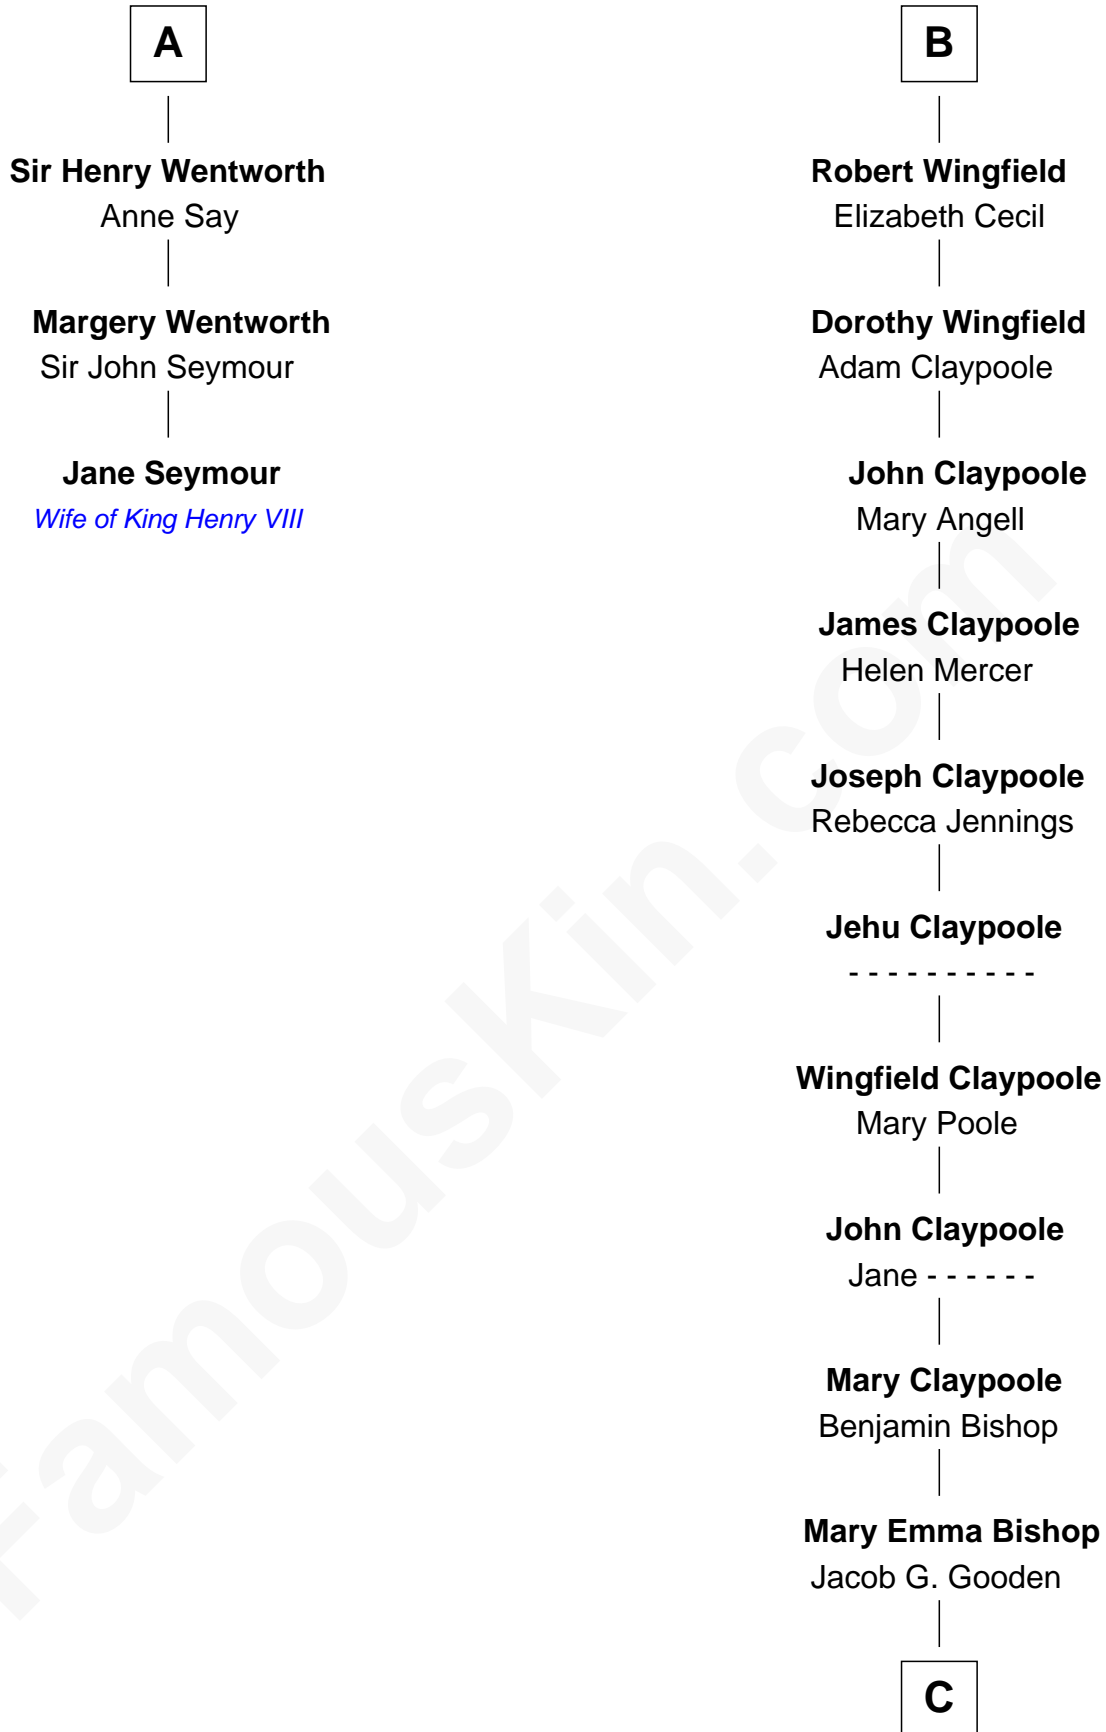

## Relationship Chart of

**Jane Seymour**

*3rd Wife of King Henry VIII*

9th cousin 11 times removed of

**Valerie Bertinelli**

*Television Actress*

**C**

**Ida P. Gooden**  
Joseph D. Carvin