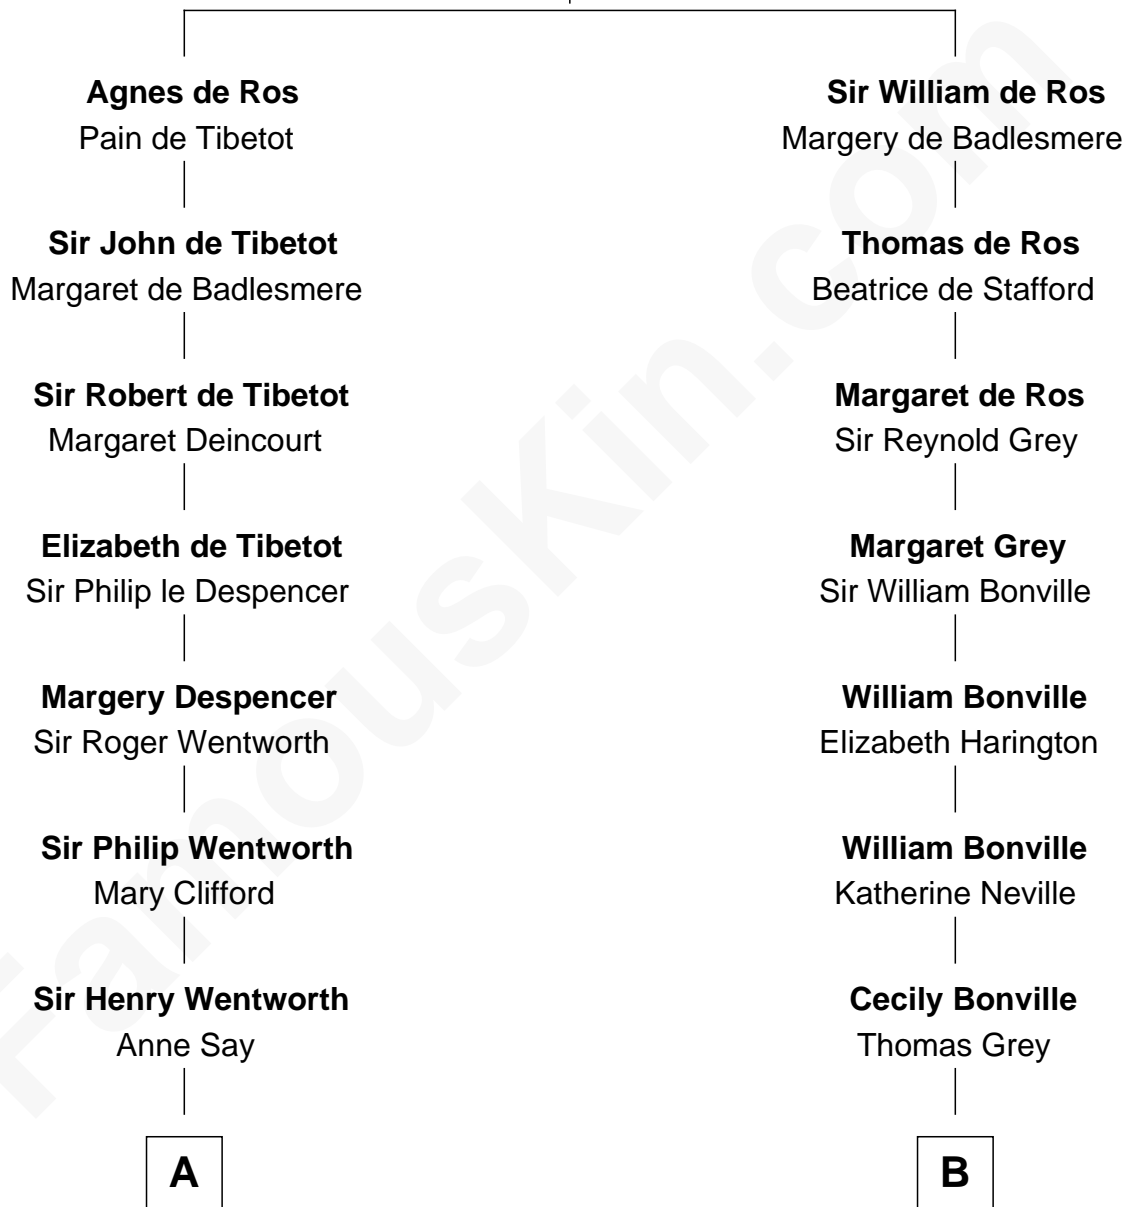

# FamousKin.com Relationship Chart of

**Jane Seymour**

*3rd Wife of King Henry VIII*

8th cousin 12 times removed of

**Tennessee Williams**

*Author of A Streetcar Named Desire*

**William de Ros**  
Maude de Vaux

**C**

**Cornelius Worcester Coffin**

Nancy McCorkle

**Isabelle Coffin**

Thomas Lanier Williams

**Cornelius Coffin Williams**

Edwina Dakin

**Tennessee Williams**

*Author of A Streetcar Named Desire*

FamousKin.com