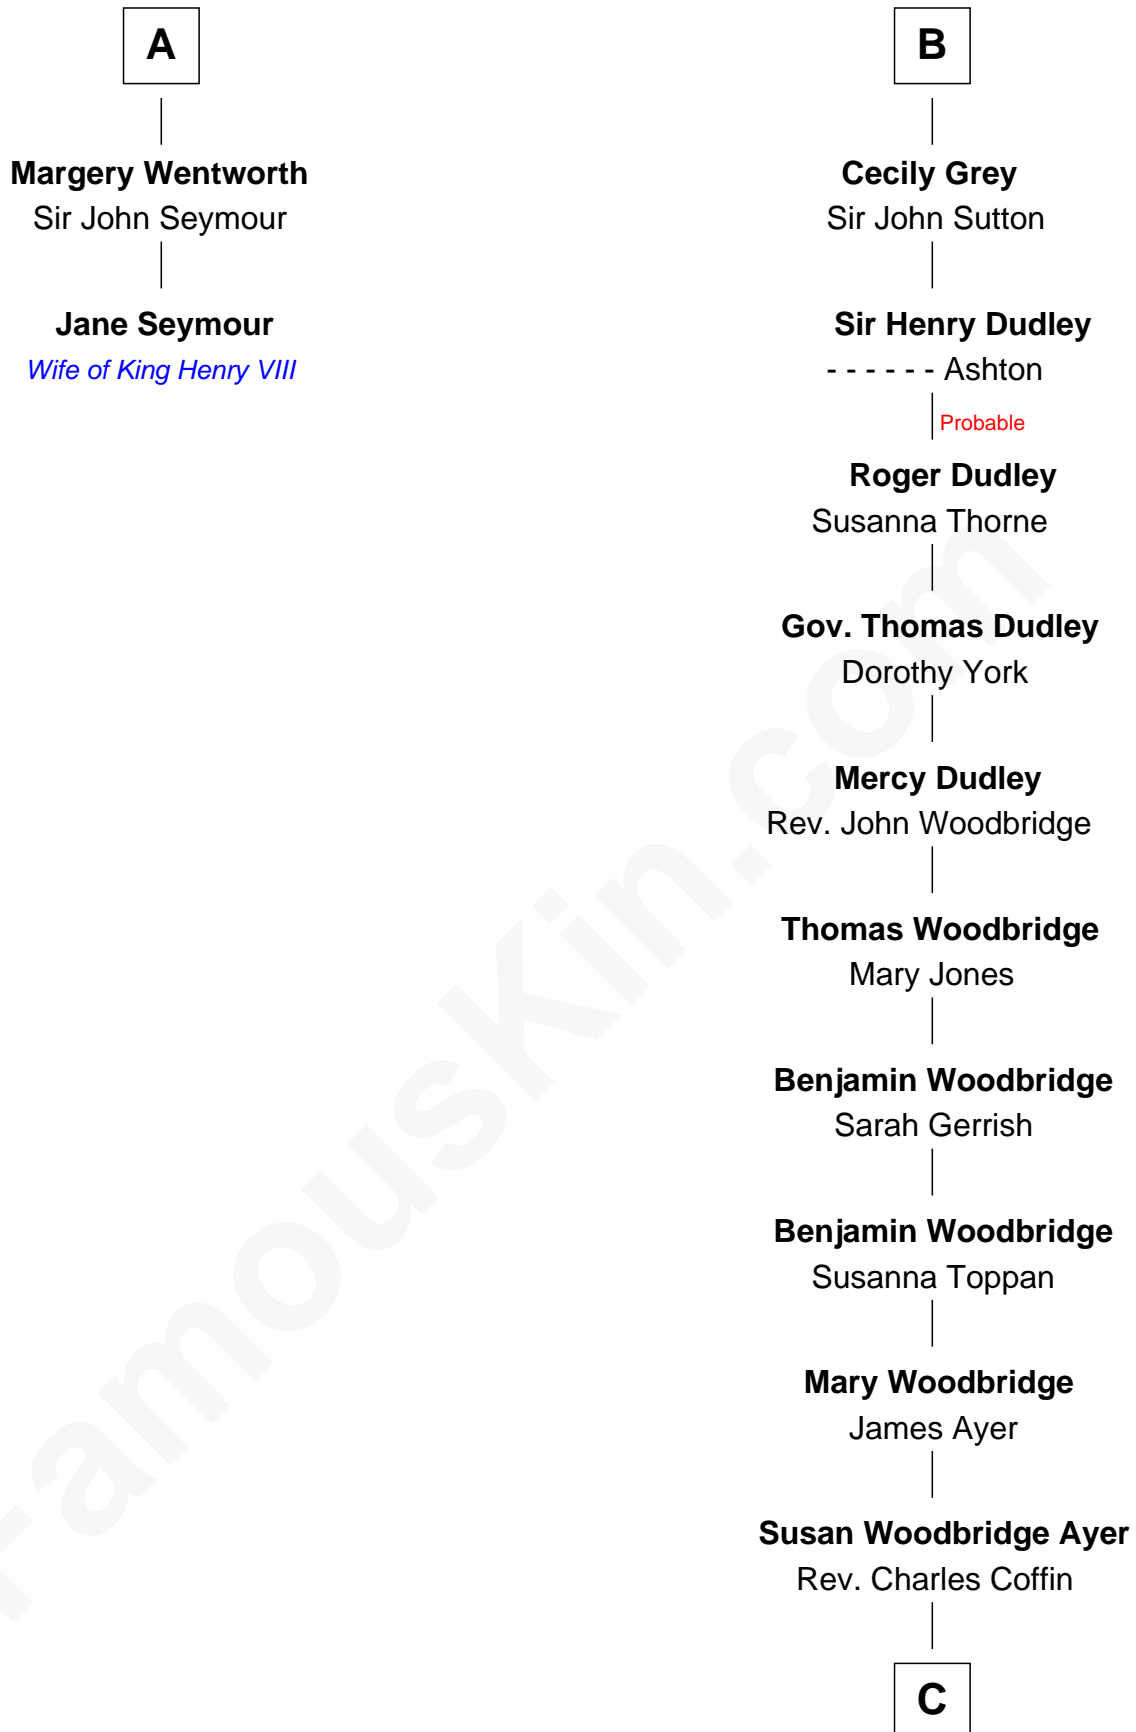

# FamousKin.com Relationship Chart of

**Jane Seymour**

*3rd Wife of King Henry VIII*

8th cousin 12 times removed of

**Tennessee Williams**

*Author of A Streetcar Named Desire*

**William de Ros**  
Maude de Vaux

**C**

**Cornelius Worcester Coffin**

Nancy McCorkle

**Isabelle Coffin**

Thomas Lanier Williams

**Cornelius Coffin Williams**

Edwina Dakin

**Tennessee Williams**

*Author of A Streetcar Named Desire*

FamousKin.com