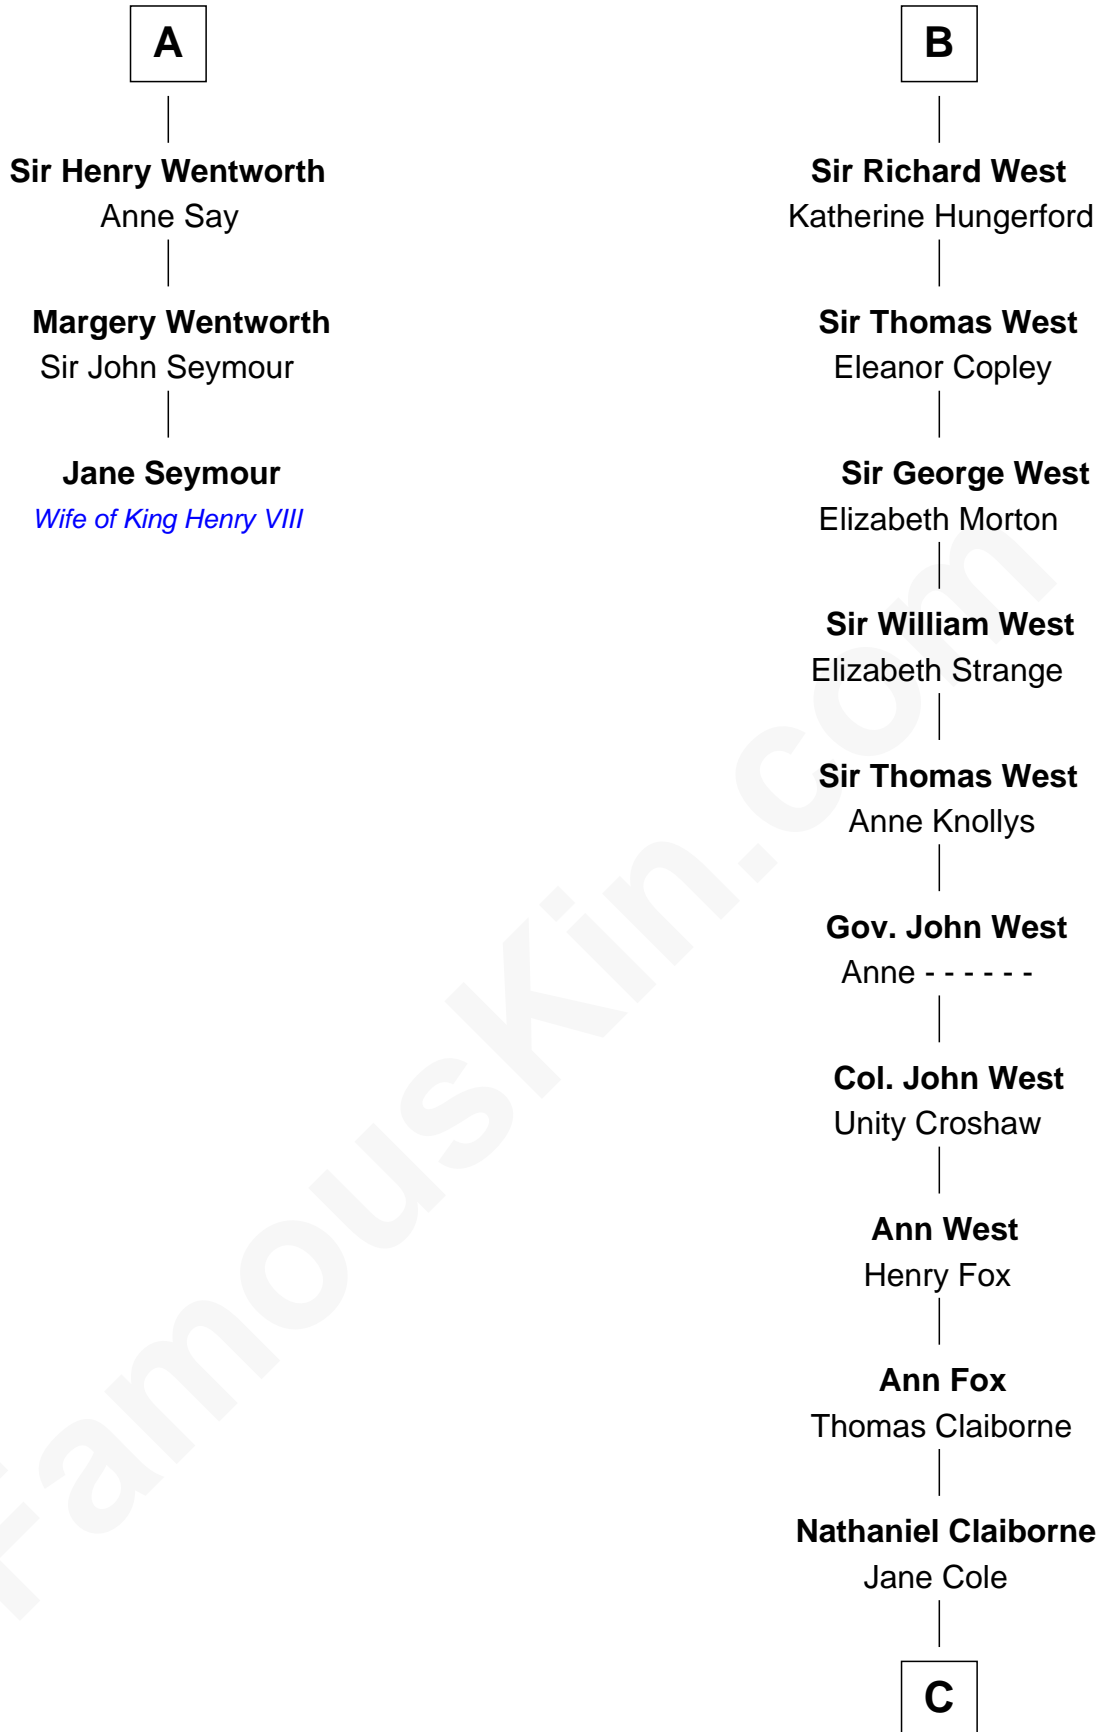

FamousKin.com Relationship Chart of

Jane Seymour

3rd Wife of King Henry VIII

9th cousin 9 times removed of

William C. C. Claiborne

1st Governor of Louisiana

Alan la Zouche

Ellen de Quincy

FamousKin.com