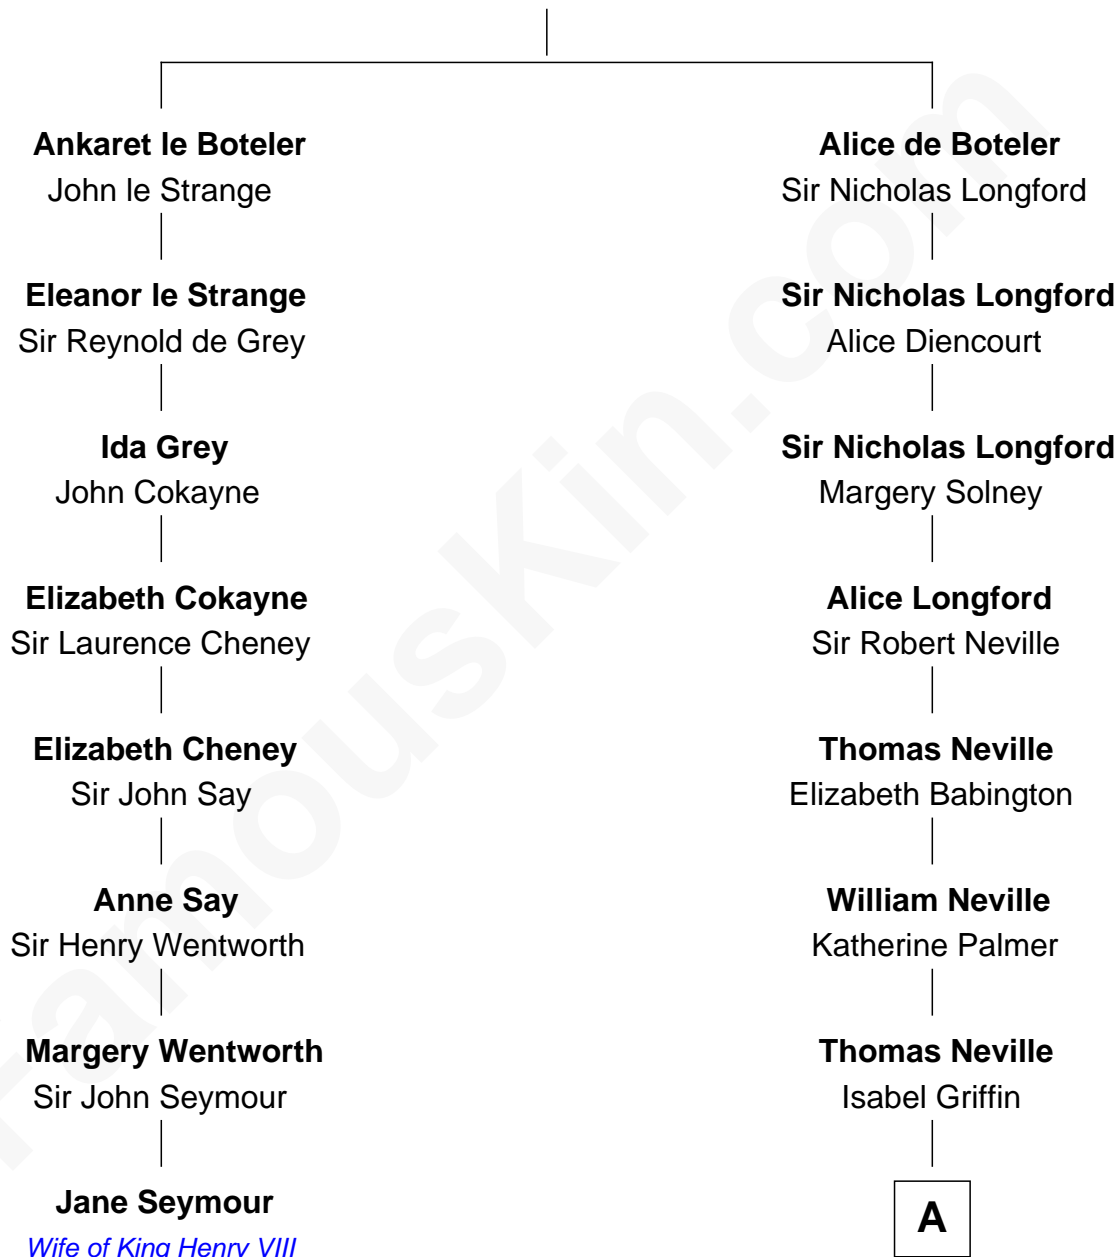

FamousKin.com Relationship Chart of

Jane Seymour

3rd Wife of King Henry VIII

7th cousin 9 times removed of

William C. C. Claiborne

1st Governor of Louisiana

Sir William de Boteler

Ela Herdeburgh