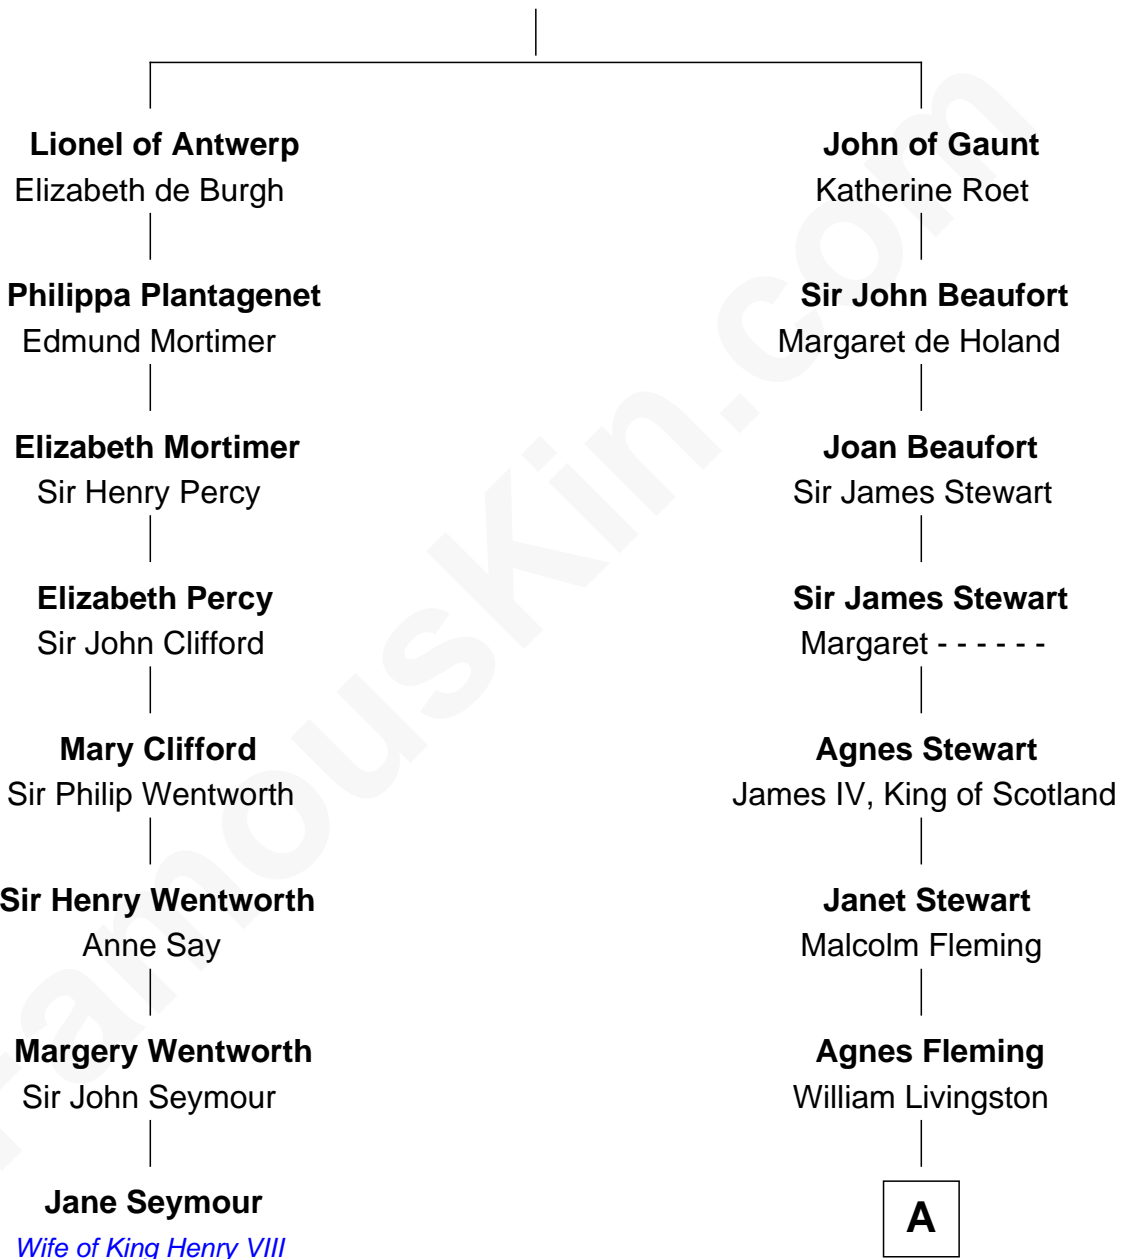

# FamousKin.com Relationship Chart of

**Jane Seymour**

*3rd Wife of King Henry VIII*

7th cousin 12 times removed of

**Howard Dean**

*79th Governor of Vermont*

**Edward III, King of England**

Philippa of Hainault

**A**

**Alexander Livingston**

Eleanor of Hay

**Alexander Livingston**

Elizabeth Gordon

**George Livingston**

Elizabeth Maule

**Alexander Livingston**

Anne Graham

**Mary Livingston**

James Graham

**Elizabeth Graham**

William Macdowall

**James Macdowall**

Margaret Jamieson

**Isabella Graham Macdowall**