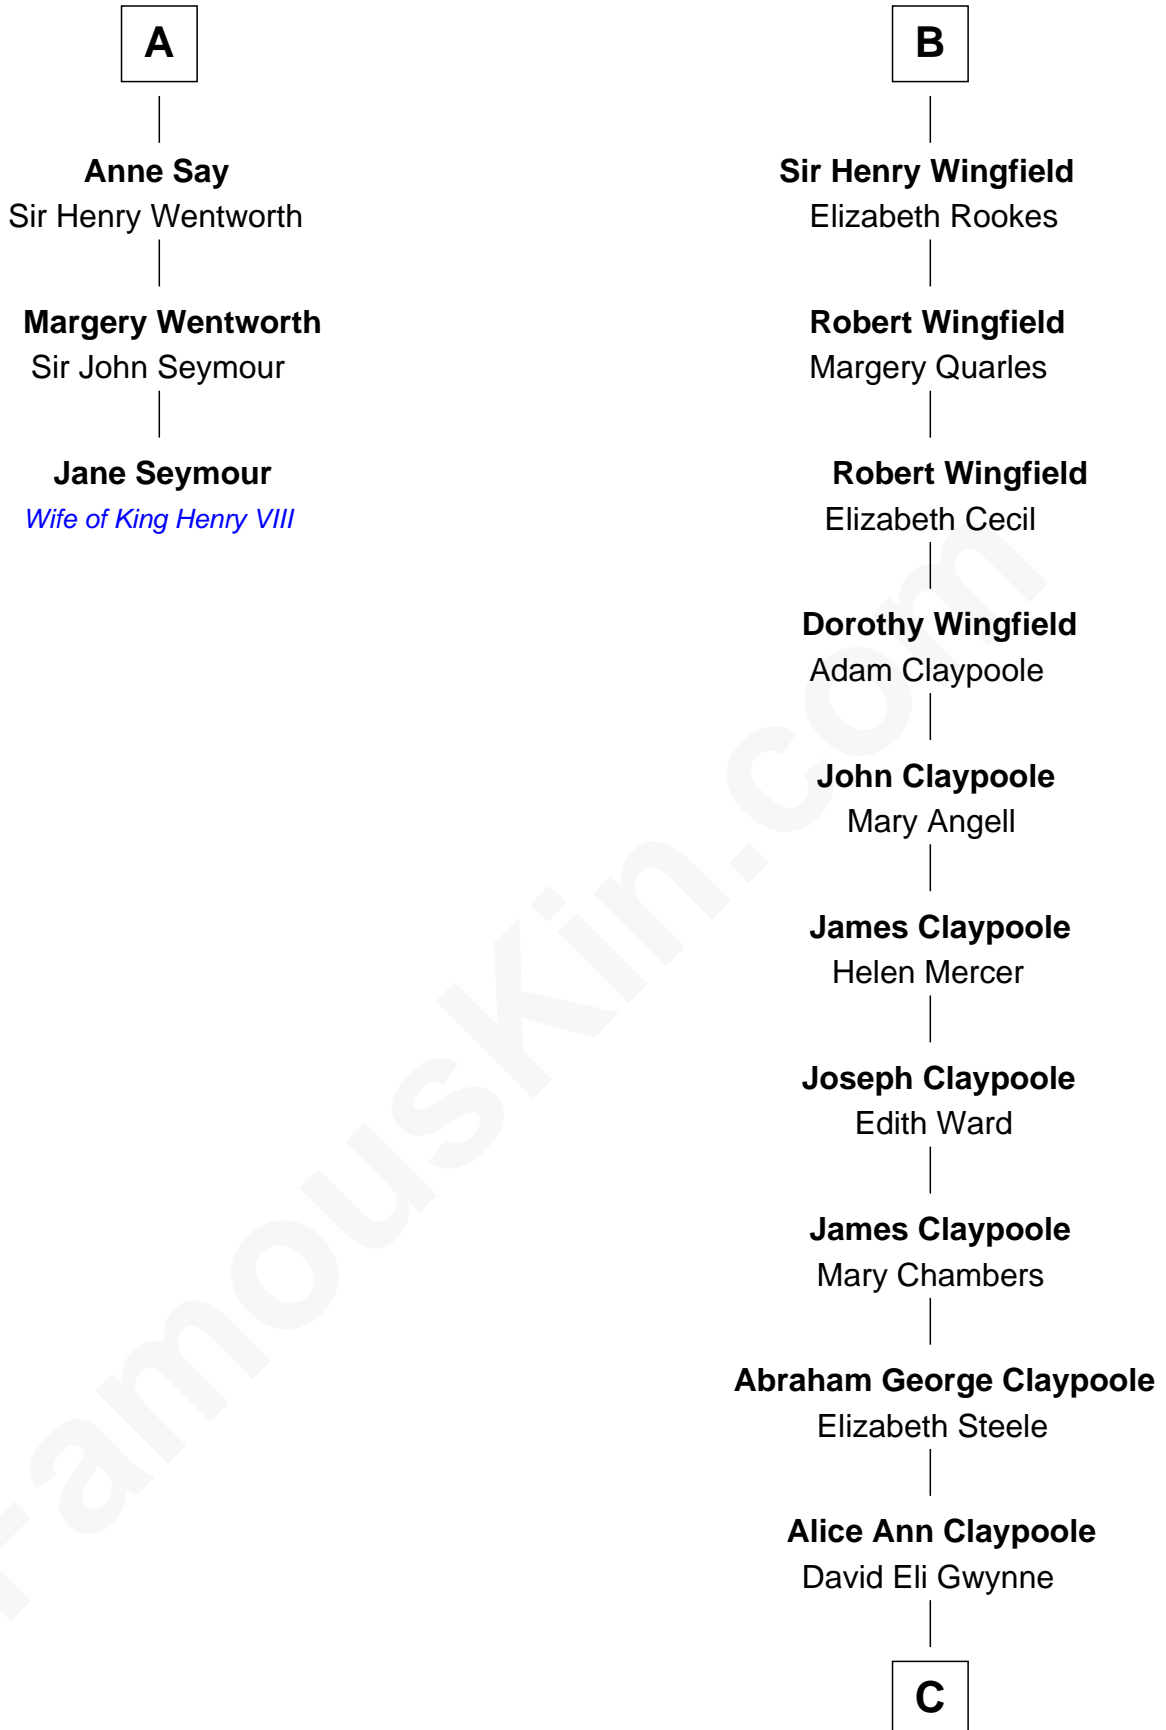

# FamousKin.com Relationship Chart of

**Jane Seymour**

*3rd Wife of King Henry VIII*

9th cousin 11 times removed of

**Gloria Vanderbilt**

*Fashion Designer*

**Sir Humphrey de Bohun**

Maud of Eu

**C**

**Abraham Evan Gwynne**

Rachel Moore Flagg

**Alice Claypoole Gwynne**

Cornelius Vanderbilt

**Reginald Claypoole Vanderbilt**

Gloria Maria Mercedes Morgan

**Gloria Vanderbilt**