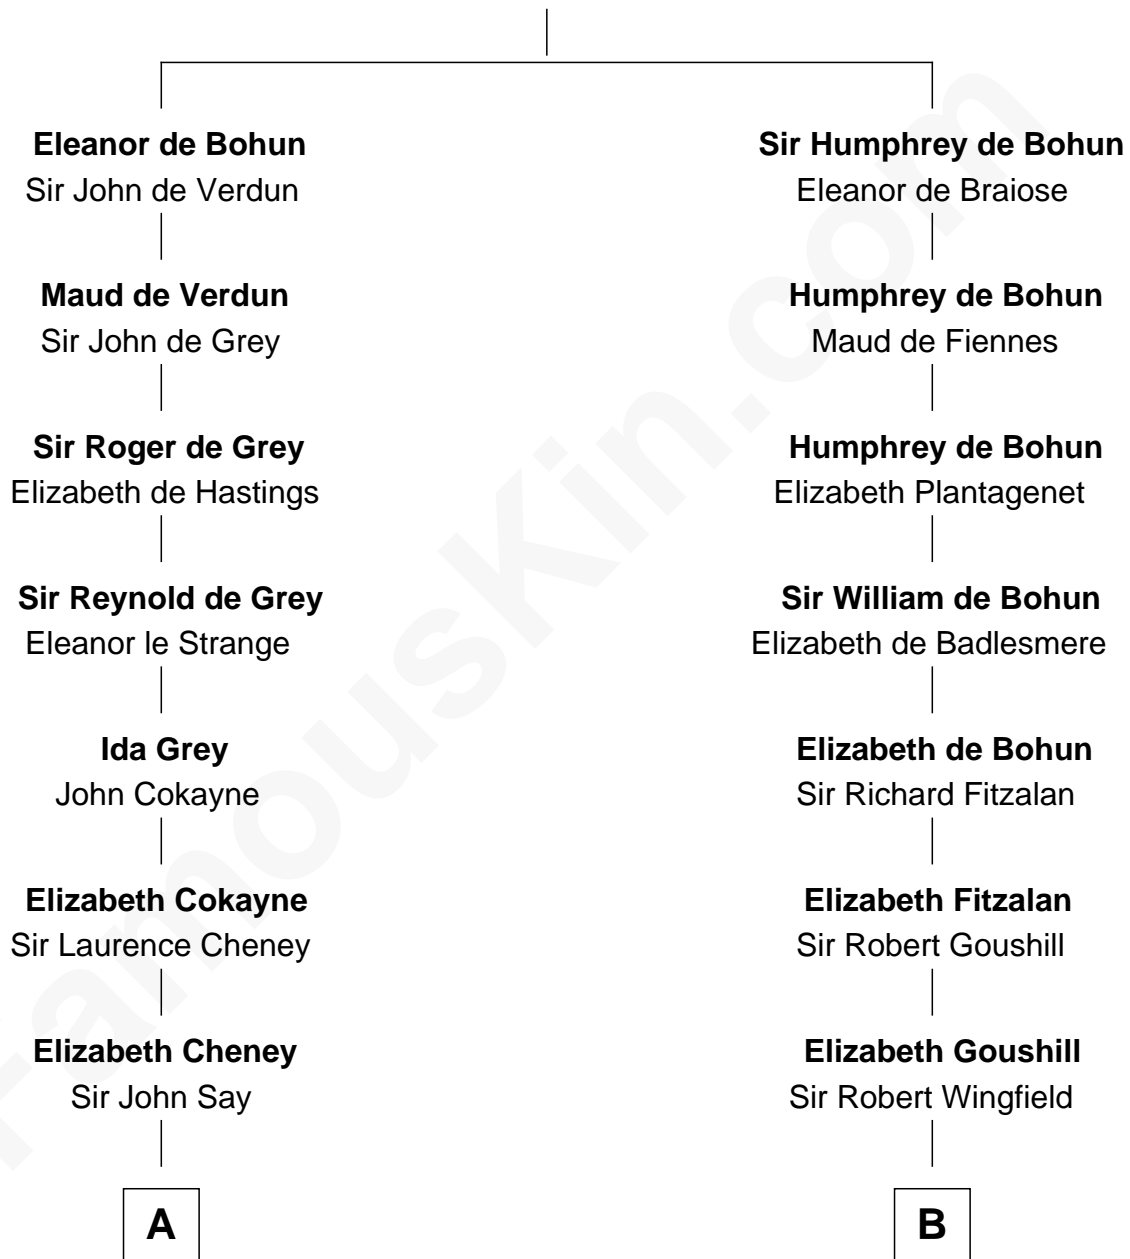

# FamousKin.com Relationship Chart of

**Jane Seymour**

*3rd Wife of King Henry VIII*

9th cousin 11 times removed of

**Gloria Vanderbilt**

*Fashion Designer*

**Sir Humphrey de Bohun**

Maud of Eu

**C**

**Abraham Evan Gwynne**

Rachel Moore Flagg

**Alice Claypoole Gwynne**

Cornelius Vanderbilt

**Reginald Claypoole Vanderbilt**

Gloria Maria Mercedes Morgan

**Gloria Vanderbilt**