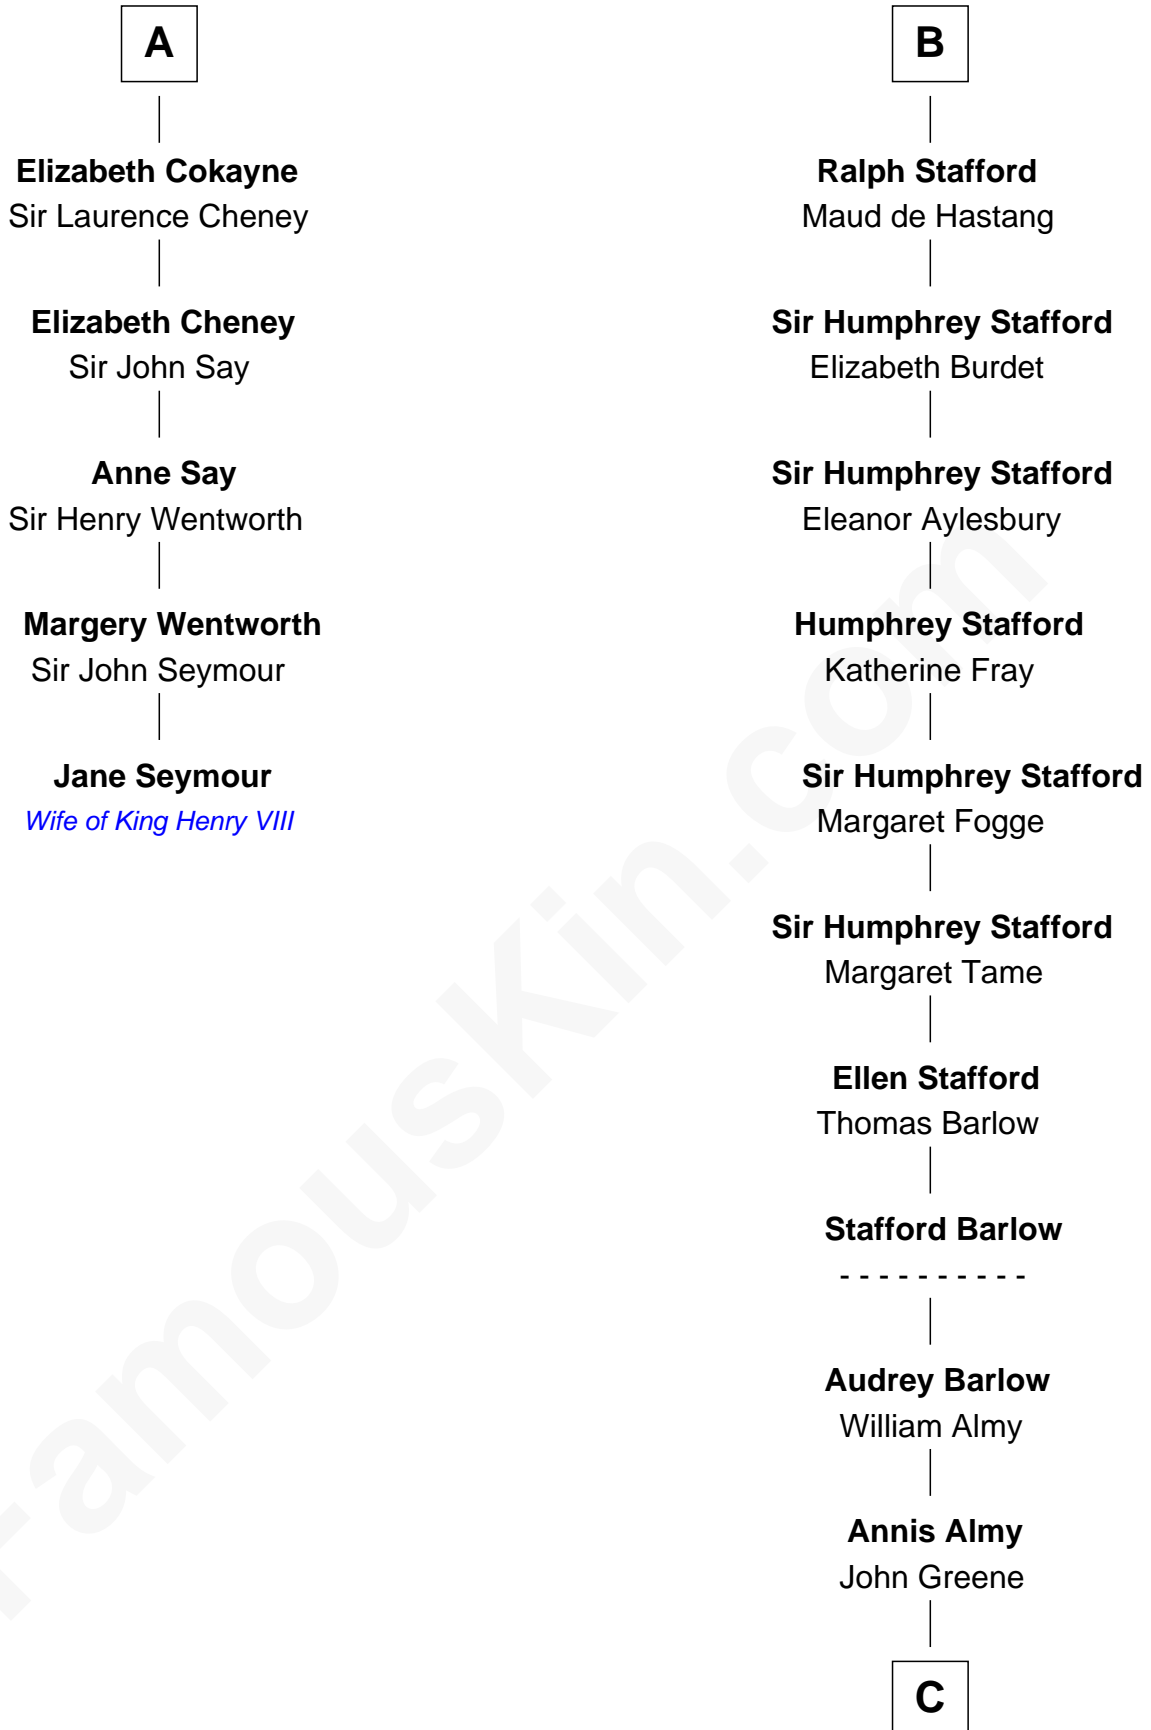

# FamousKin.com Relationship Chart of

**Jane Seymour**

*3rd Wife of King Henry VIII*

11th cousin 8 times removed of

**William Greene**

*2nd Governor of Rhode Island*

**Bertrade de Montfort**

Hugh de Kevelioc

**Elizabeth de Hastings**

Sir Roger de Grey

**Sir Reynold de Grey**

Eleanor le Strange

**Ida Grey**

John Cokayne

**A**

**Mabel of Chester**

William d'Aubeny

**Nichole d'Aubeny**

Sir Roger de Somery

**Margaret de Somery**

Ralph Basset

**Ralph Basset**

Hawise - - - - -

**Margaret Basset**

Edmund de Stafford

**Ralph de Stafford**

Katherine de Hastang

**Margaret Stafford**

Sir John Stafford

**B**

**C**

Samuel Greene