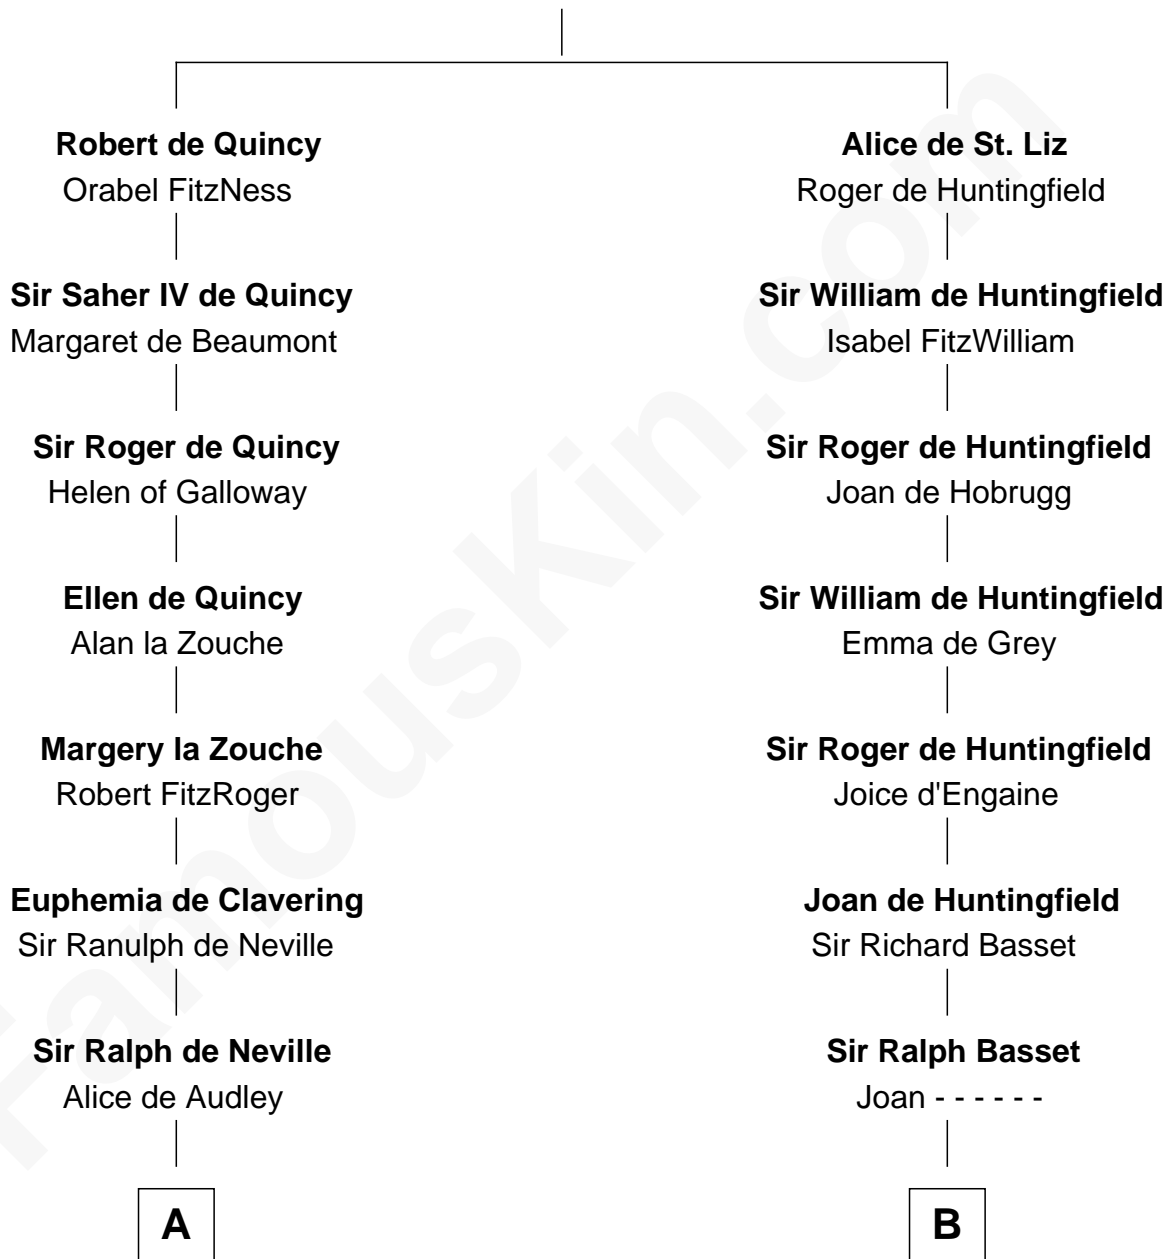

FamousKin.com Relationship Chart of

Jane Seymour

3rd Wife of King Henry VIII

13th cousin 7 times removed of

William Greene

2nd Governor of Rhode Island

Saher I de Quincy

Maud de St. Liz

C

—
Annis Almy

John Greene

—
Samuel Greene

Mary Gorton

—
William Greene

Catharine Greene

—
William Greene