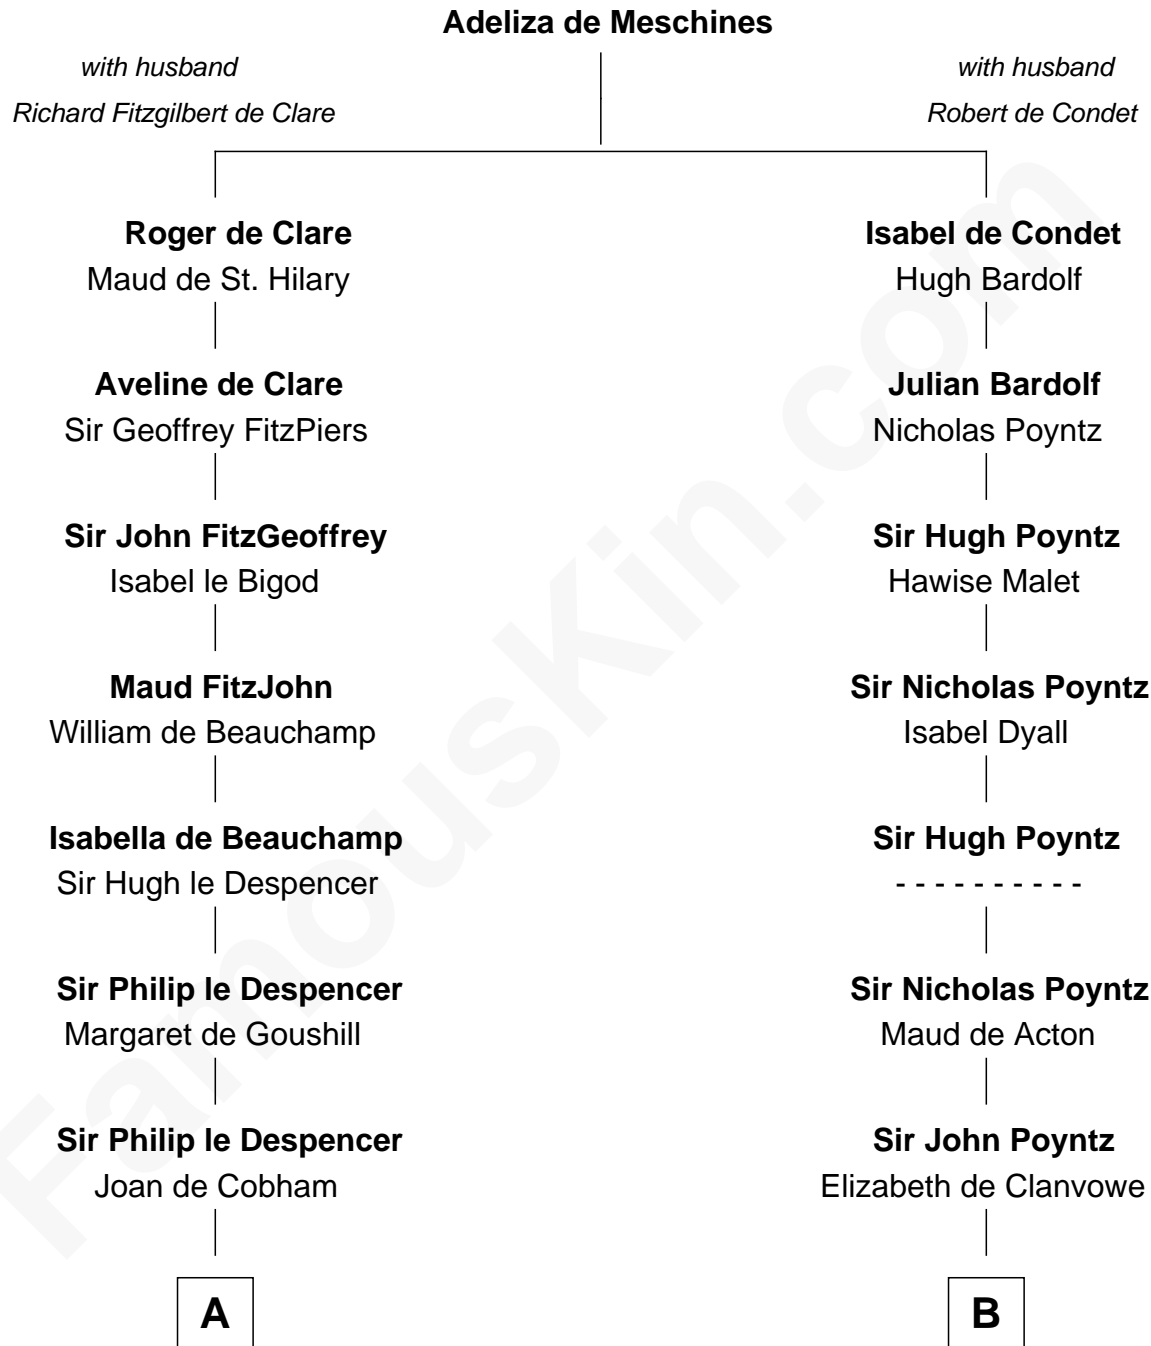

FamousKin.com Relationship Chart of

Jane Seymour

3rd Wife of King Henry VIII

13th cousin 6 times removed of

William Greene

2nd Governor of Rhode Island

C

Samuel Greene

Mary Gorton

William Greene

Catharine Greene

William Greene

2nd Governor of Rhode Island