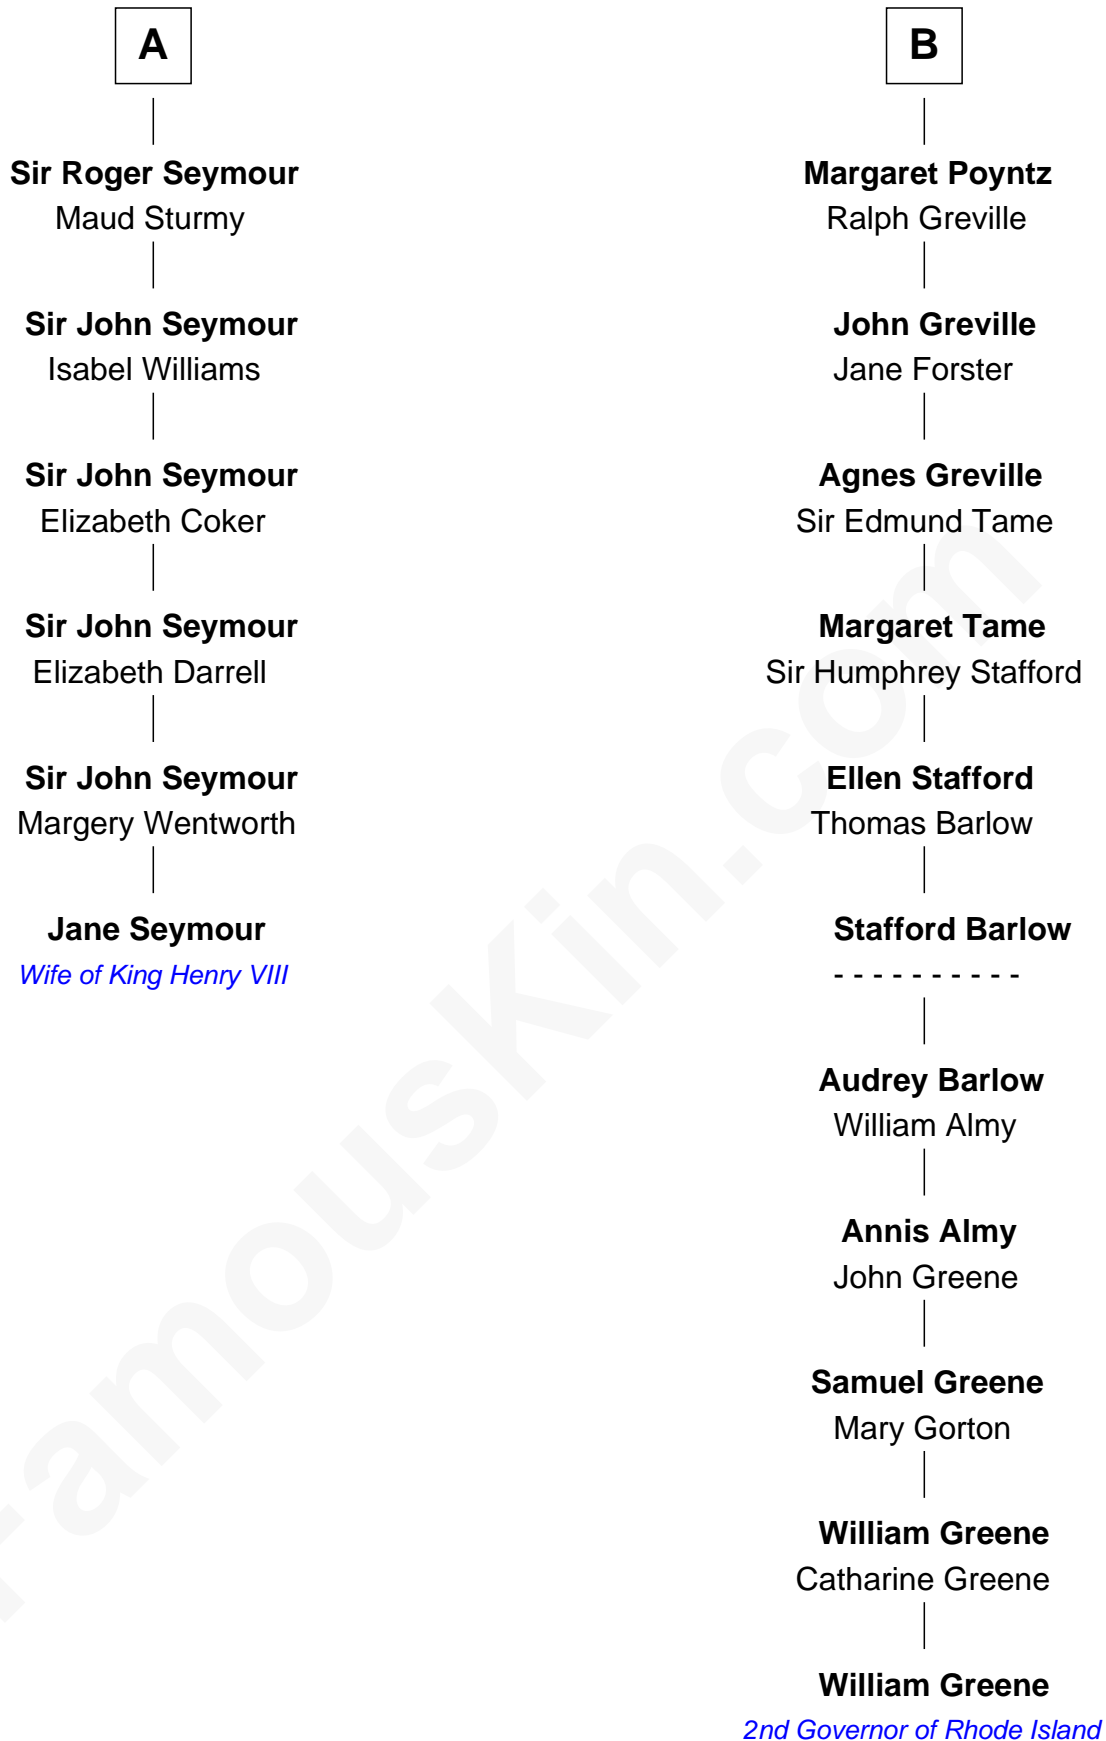

FamousKin.com Relationship Chart of

Jane Seymour

3rd Wife of King Henry VIII

12th cousin 5 times removed of

William Greene

2nd Governor of Rhode Island

William Malet

William Greene photo by [Sarnold17](#) ([CC BY-SA 3.0](#))