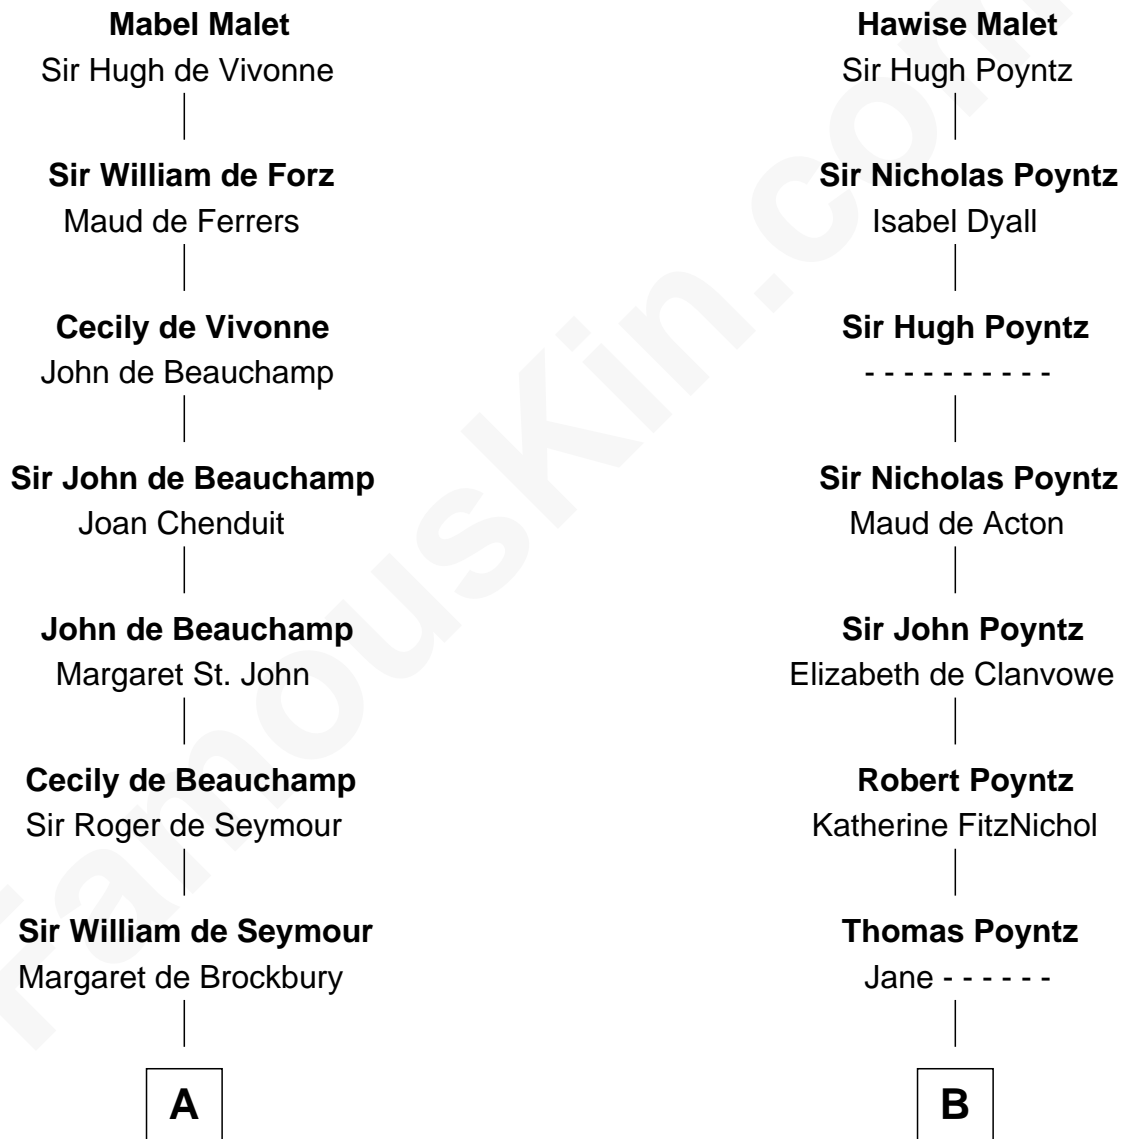

FamousKin.com Relationship Chart of

Jane Seymour

3rd Wife of King Henry VIII

12th cousin 5 times removed of

William Greene

2nd Governor of Rhode Island

William Malet

William Greene photo by [Sarnold17](#) ([CC BY-SA 3.0](#))