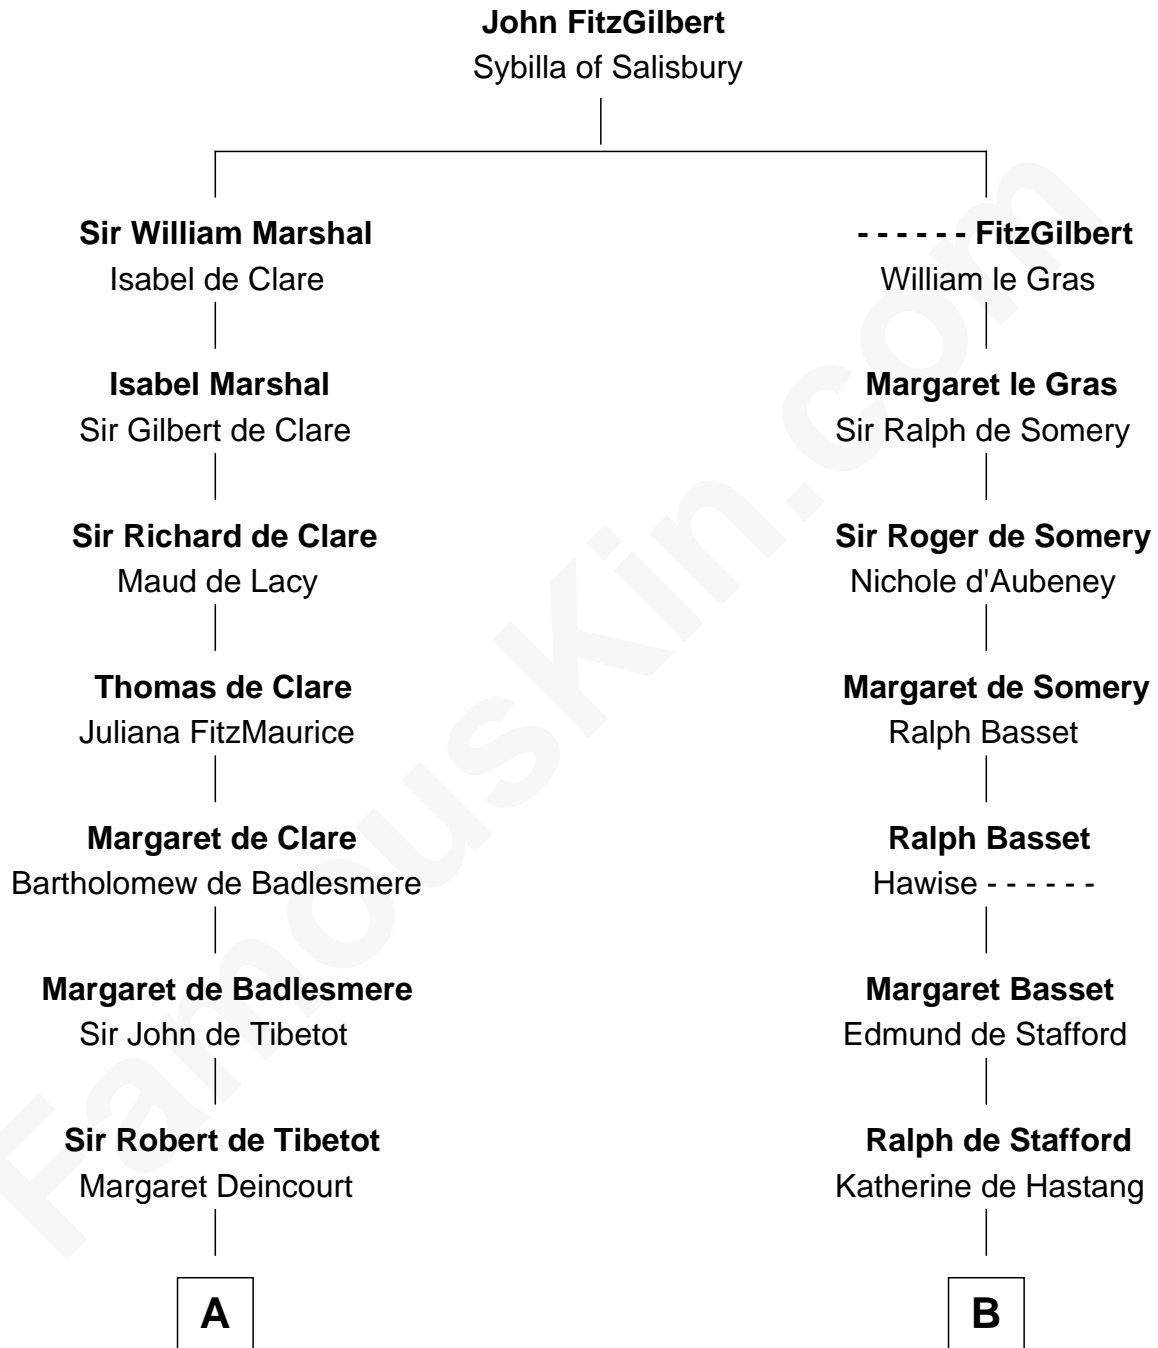

FamousKin.com Relationship Chart of

Jane Seymour

3rd Wife of King Henry VIII

12th cousin 8 times removed of

William Greene

2nd Governor of Rhode Island

C

—
Annis Almy

John Greene

—
Samuel Greene

Mary Gorton

—
William Greene

Catharine Greene

—
William Greene

2nd Governor of Rhode Island