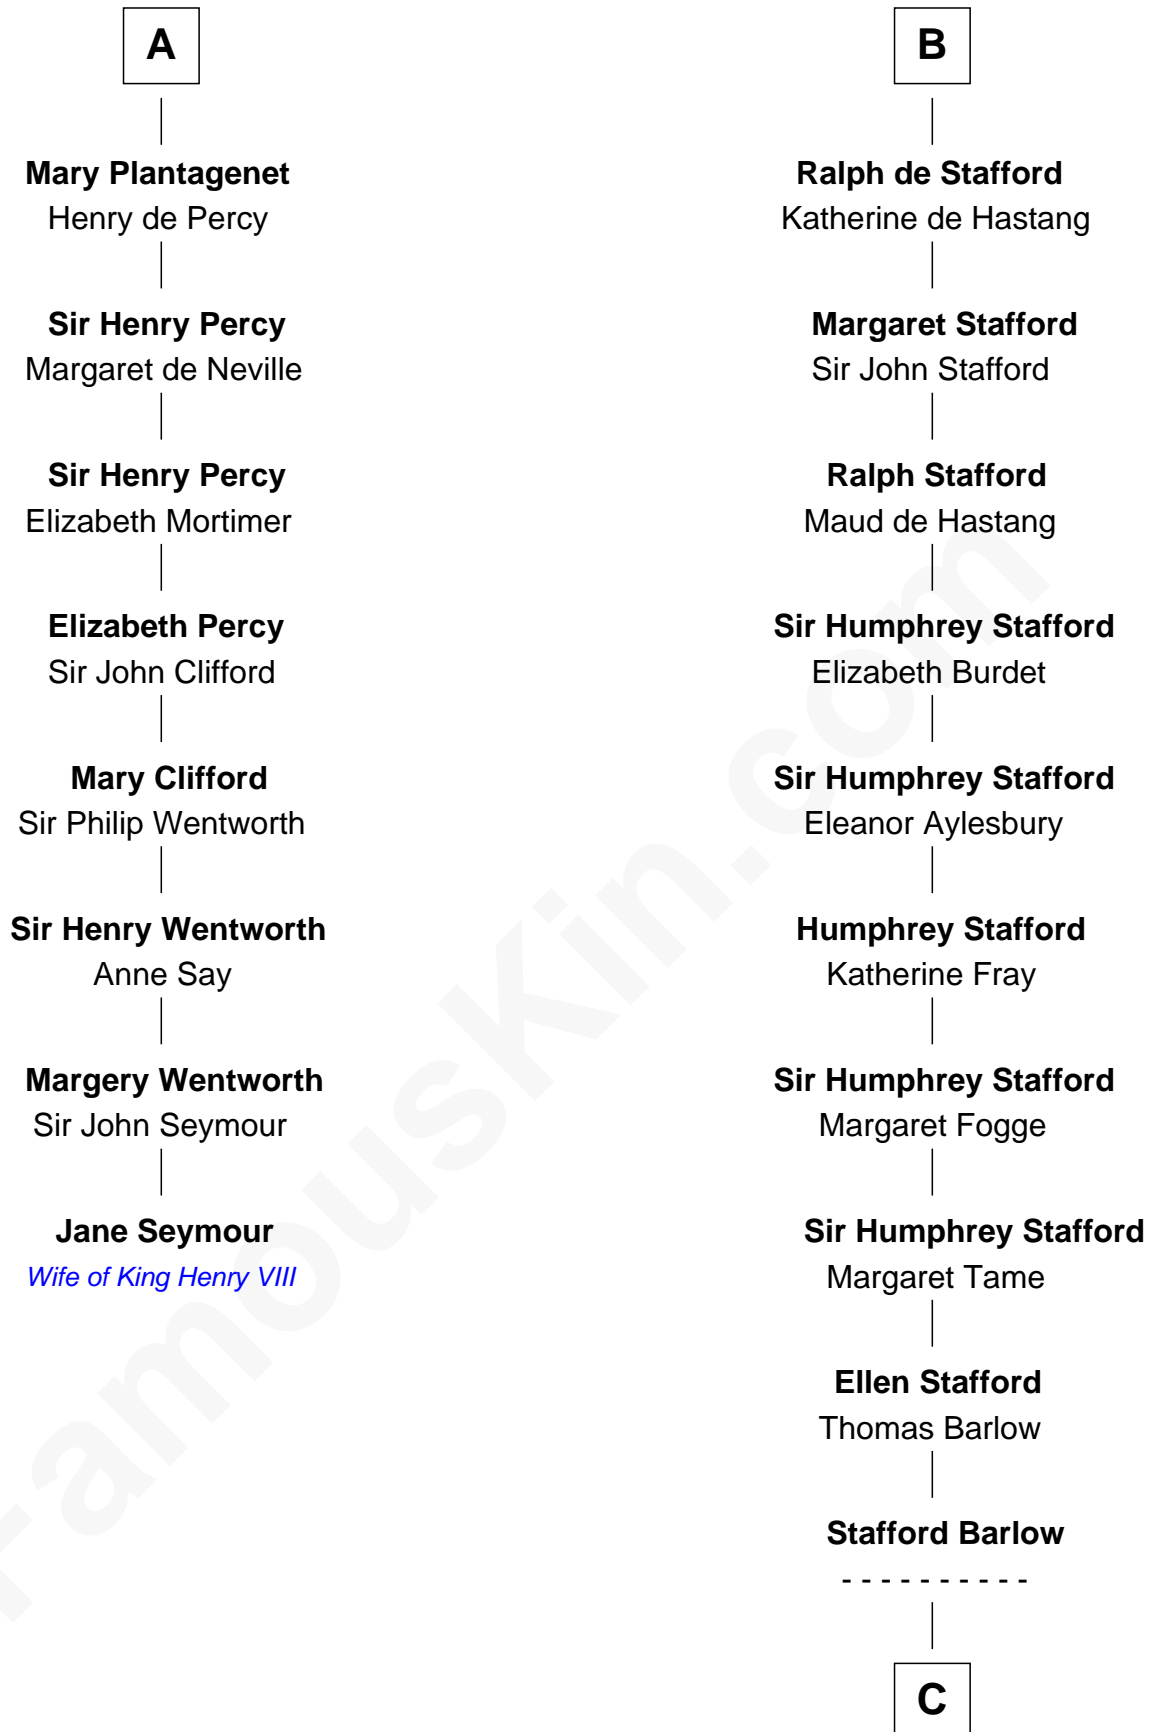

FamousKin.com Relationship Chart of

Jane Seymour

3rd Wife of King Henry VIII

14th cousin 7 times removed of

William Greene

2nd Governor of Rhode Island

Gottfried I, Count of Louvain

Ide de Chiny

Ralph Basset

Ralph Basset

Hawise - - - - -

Margaret Basset

Edmund de Stafford

B

C

Audrey Barlow

William Almy

Annis Almy

John Greene

Samuel Greene

Mary Gorton

William Greene

Catharine Greene

William Greene