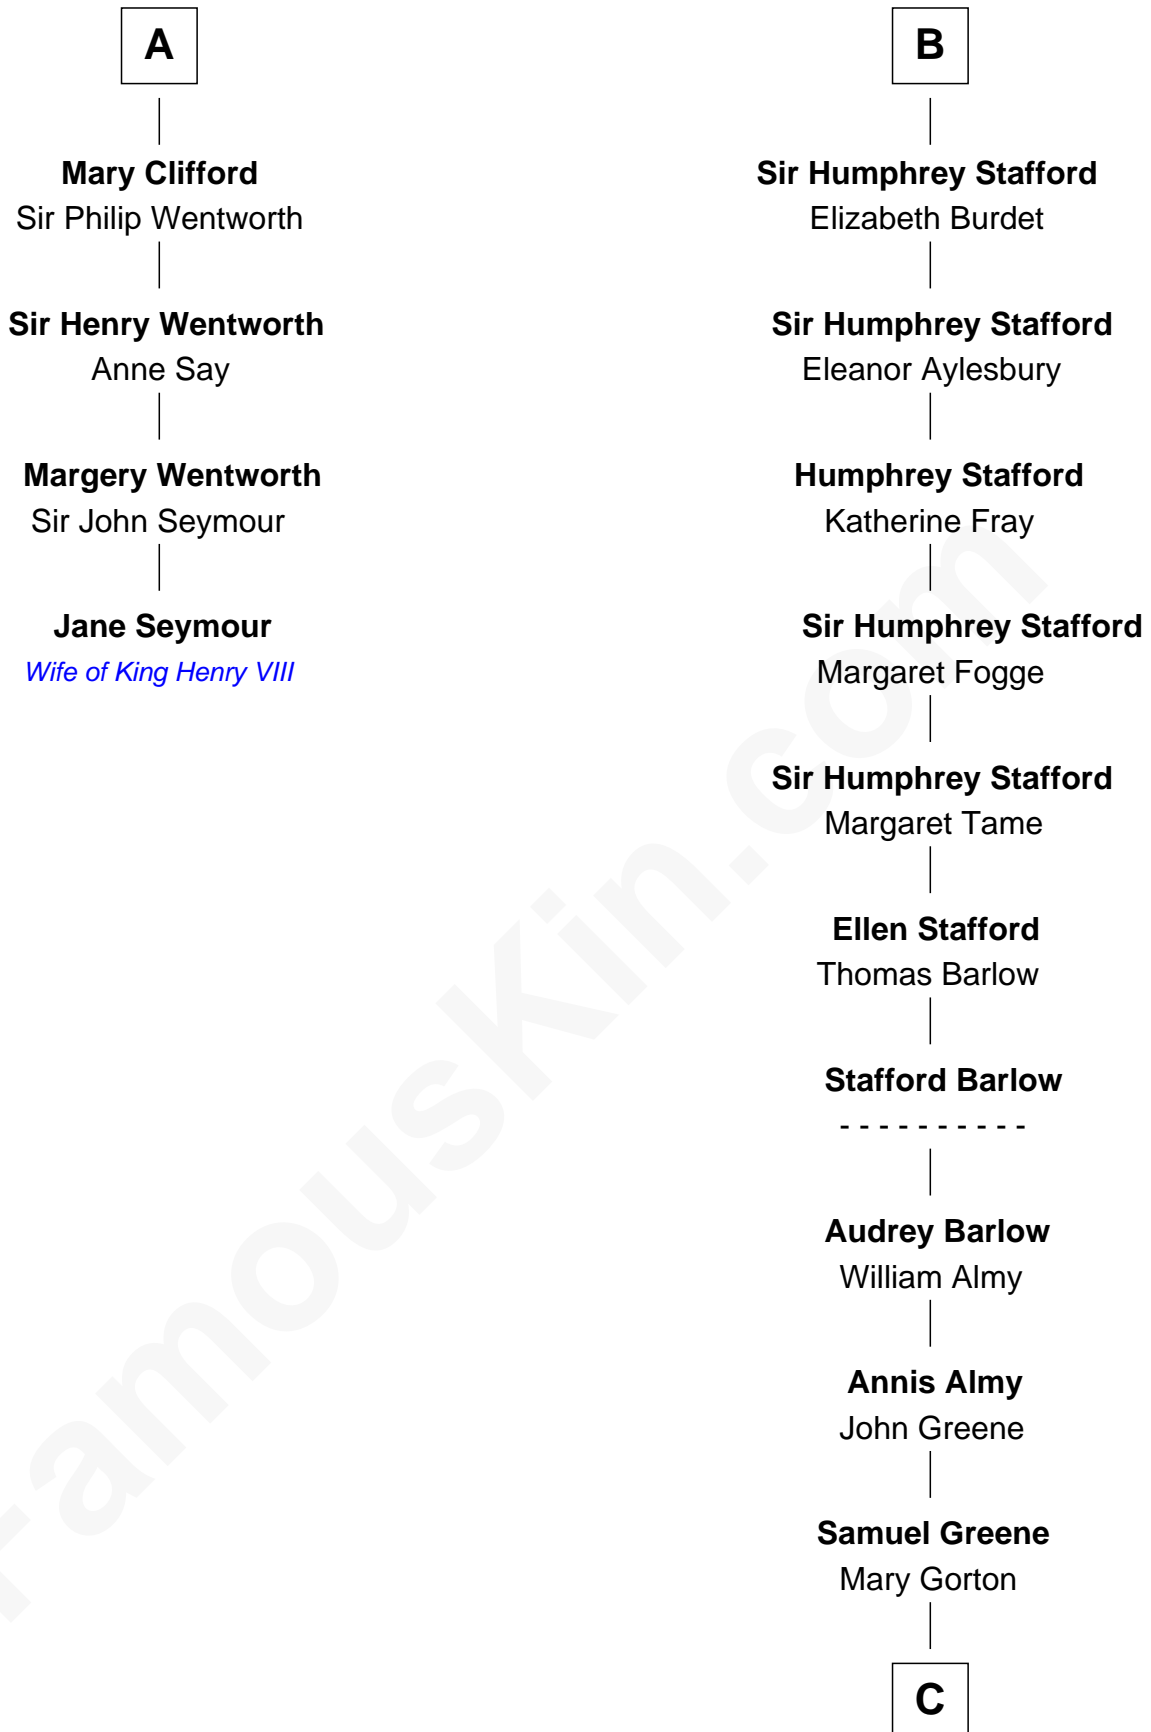

FamousKin.com Relationship Chart of

Jane Seymour

3rd Wife of King Henry VIII

10th cousin 8 times removed of

William Greene

2nd Governor of Rhode Island

Sir William Longespee

Ela of Salisbury

C

William Greene
Catharine Greene

William Greene
2nd Governor of Rhode Island

FamousKin.com