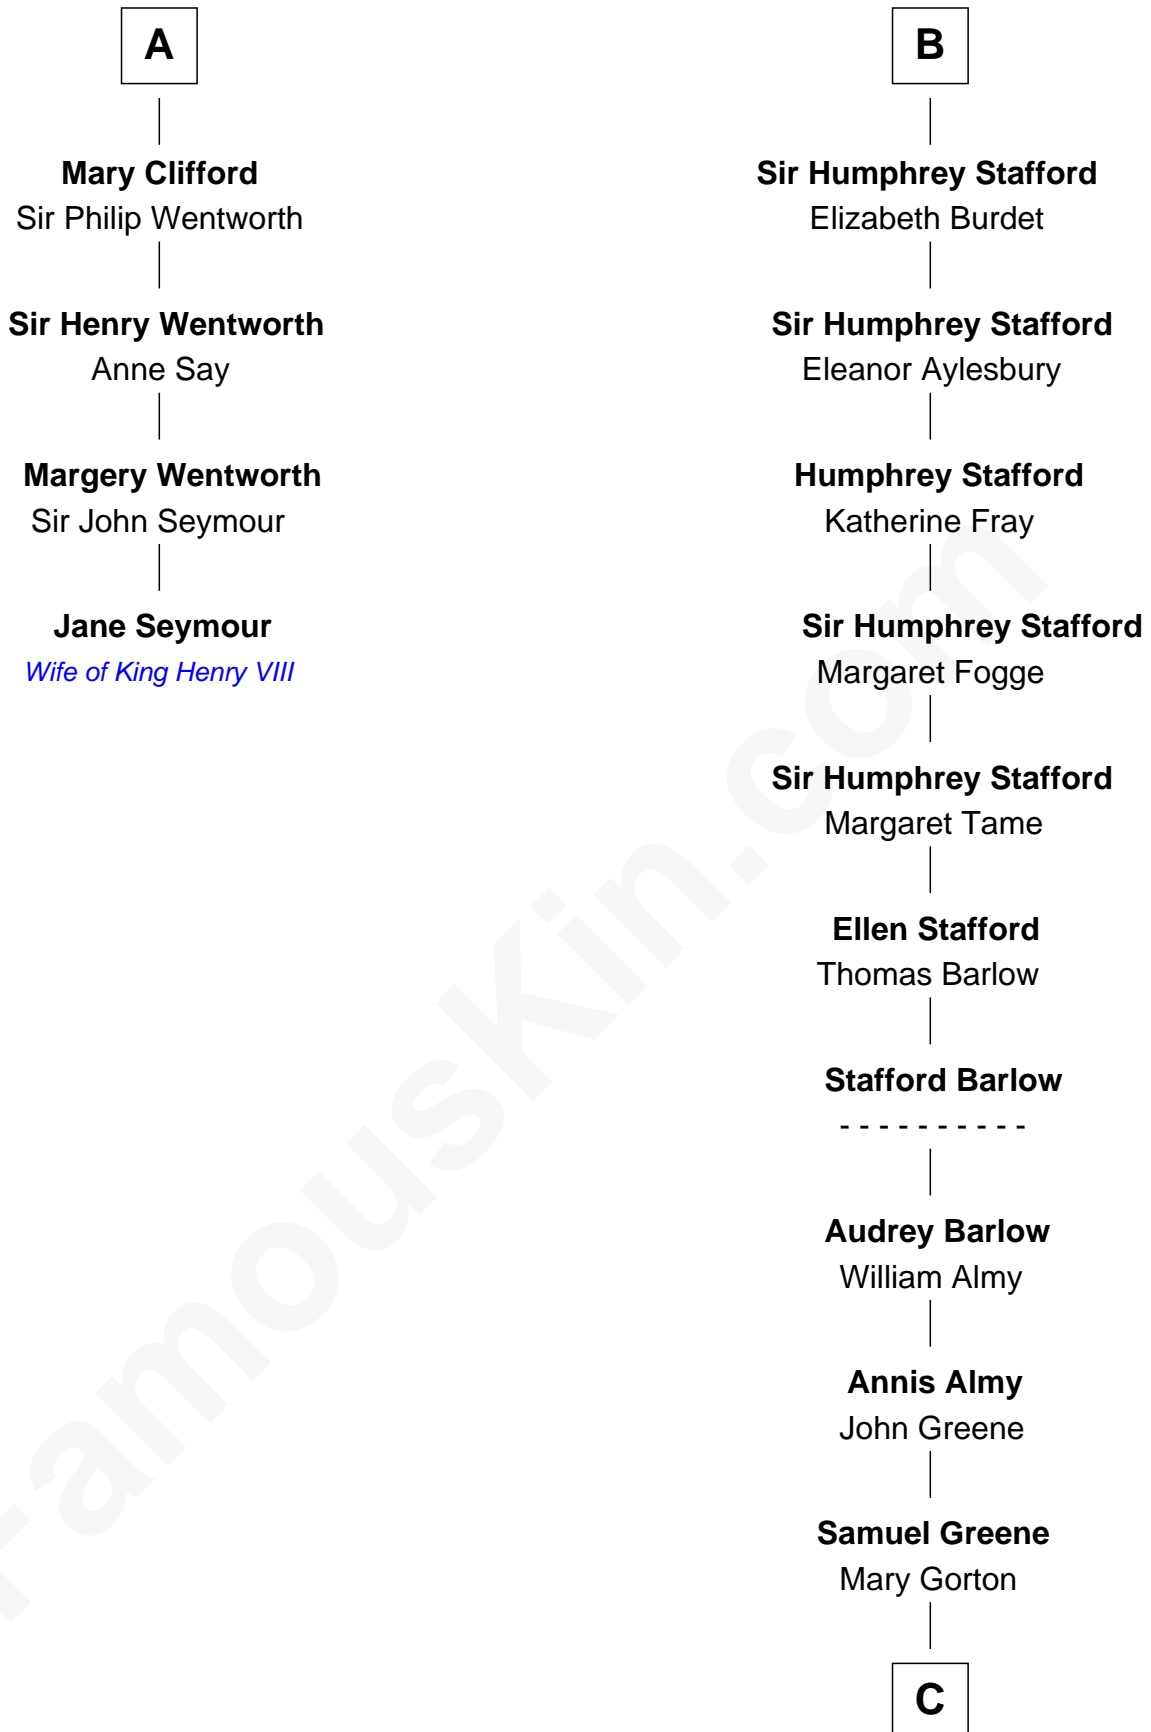

FamousKin.com Relationship Chart of

Jane Seymour

3rd Wife of King Henry VIII

10th cousin 8 times removed of

William Greene

2nd Governor of Rhode Island

C

William Greene
Catharine Greene

William Greene
2nd Governor of Rhode Island

FamousKin.com