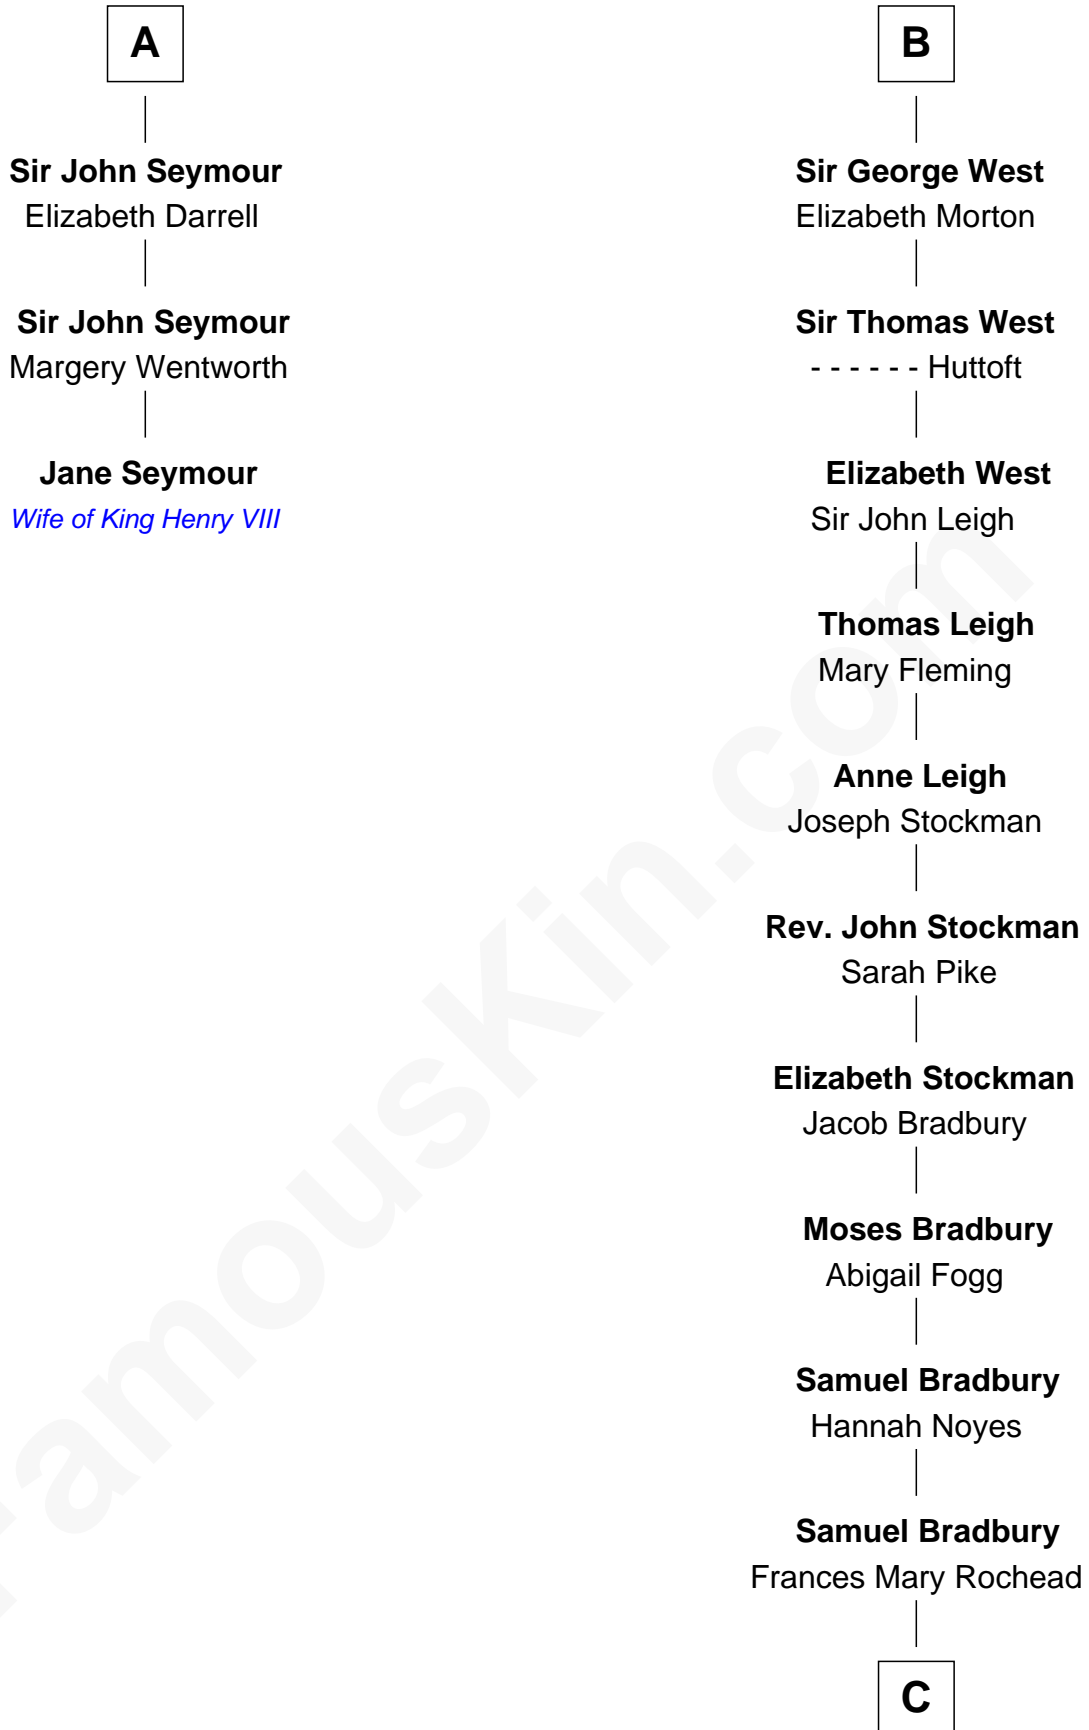

FamousKin.com Relationship Chart of

Jane Seymour

3rd Wife of King Henry VIII

9th cousin 11 times removed of

Ray Bradbury

Author of The Martian Chronicles

Sir Hugh de Courtenay

Eleanor le Despencer

Margaret Botreaux

Katherine Hungerford

Sir Richard West

Sir Thomas West

Eleanor Copley

B

C

—
Samuel Irving Bradbury