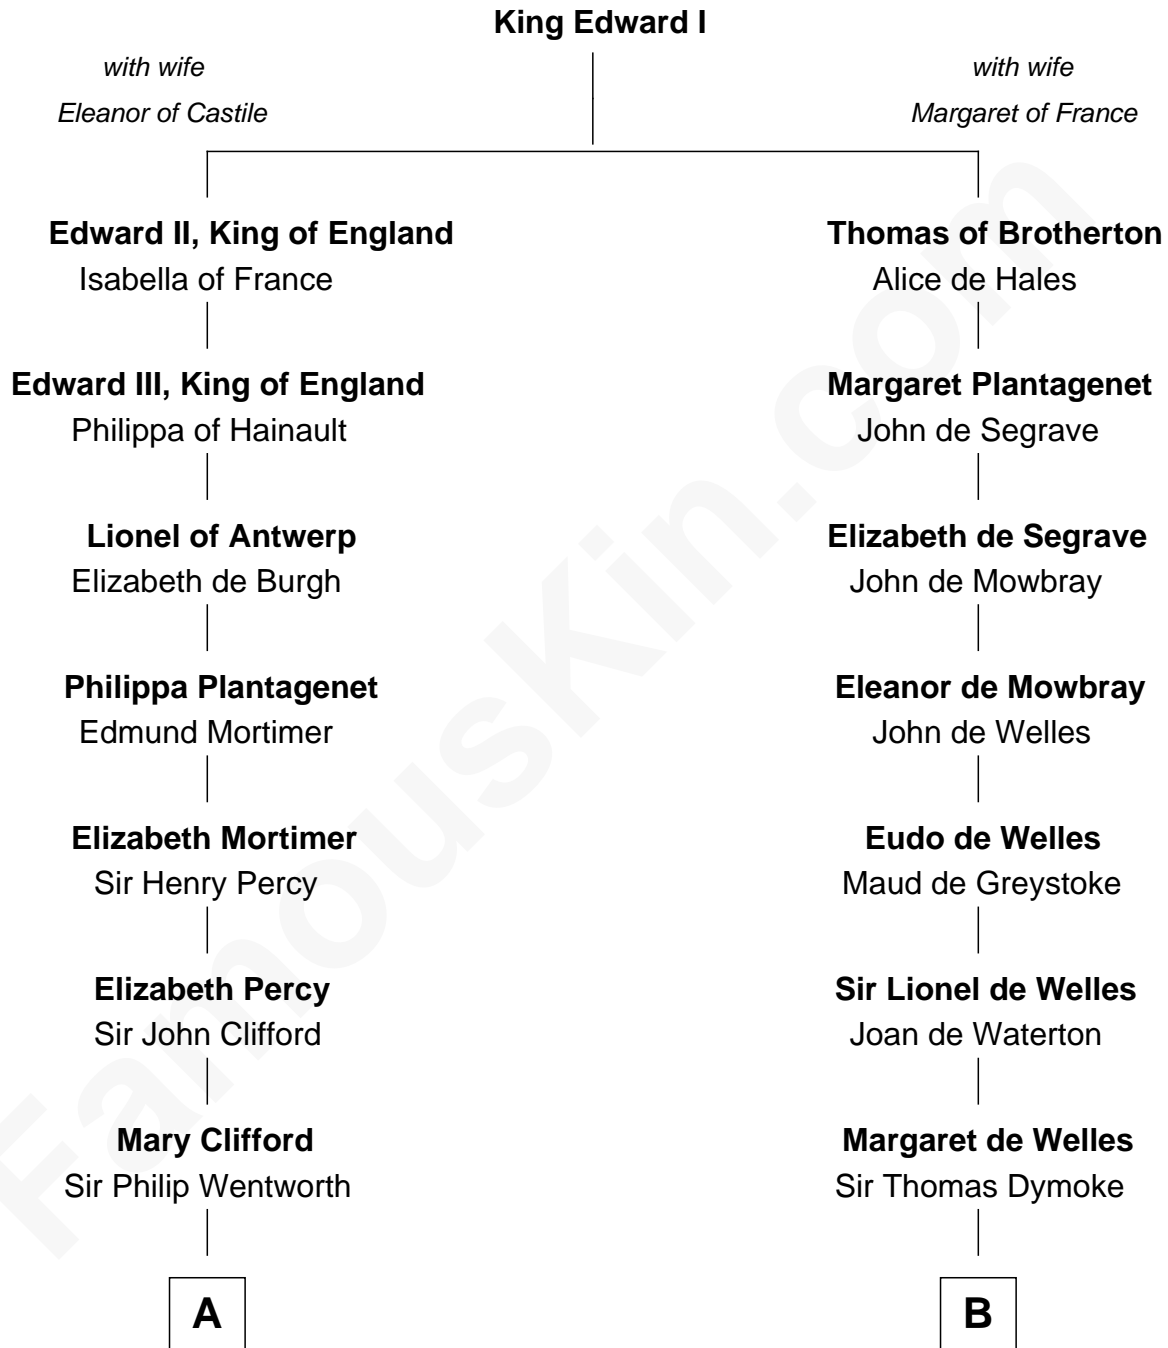

FamousKin.com Relationship Chart of

Jane Seymour

3rd Wife of King Henry VIII

9th cousin 12 times removed of

Ray Bradbury

Author of The Martian Chronicles

C

Samuel Bradbury

Frances Mary Rothead

Samuel Irving Bradbury

Mary Adell Spaulding

Samuel Hinkston Bradbury

Minnie Alice Davis

Leonard Spaulding Bradbury

Esther Marie Moberg

Ray Bradbury