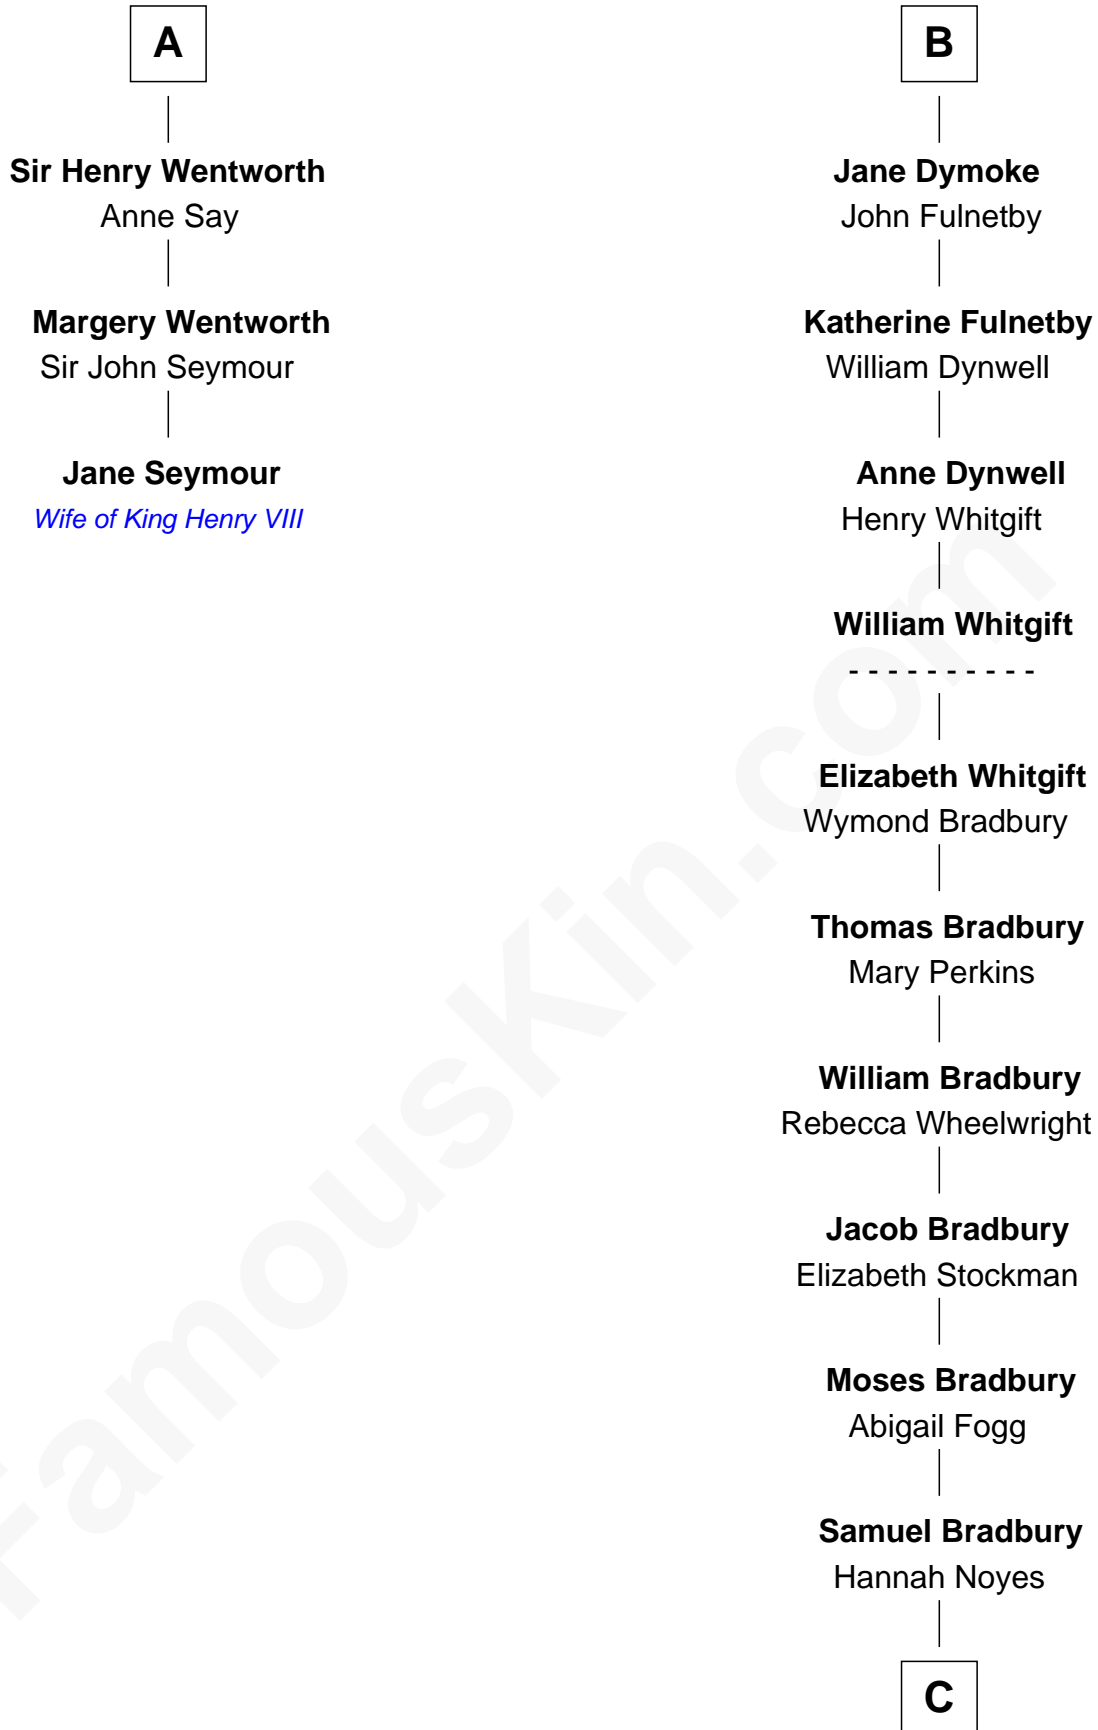

FamousKin.com Relationship Chart of

Jane Seymour

3rd Wife of King Henry VIII

9th cousin 12 times removed of

Ray Bradbury

Author of The Martian Chronicles

C

Samuel Bradbury

Frances Mary Rothead

Samuel Irving Bradbury

Mary Adell Spaulding

Samuel Hinkston Bradbury

Minnie Alice Davis

Leonard Spaulding Bradbury

Esther Marie Moberg

Ray Bradbury