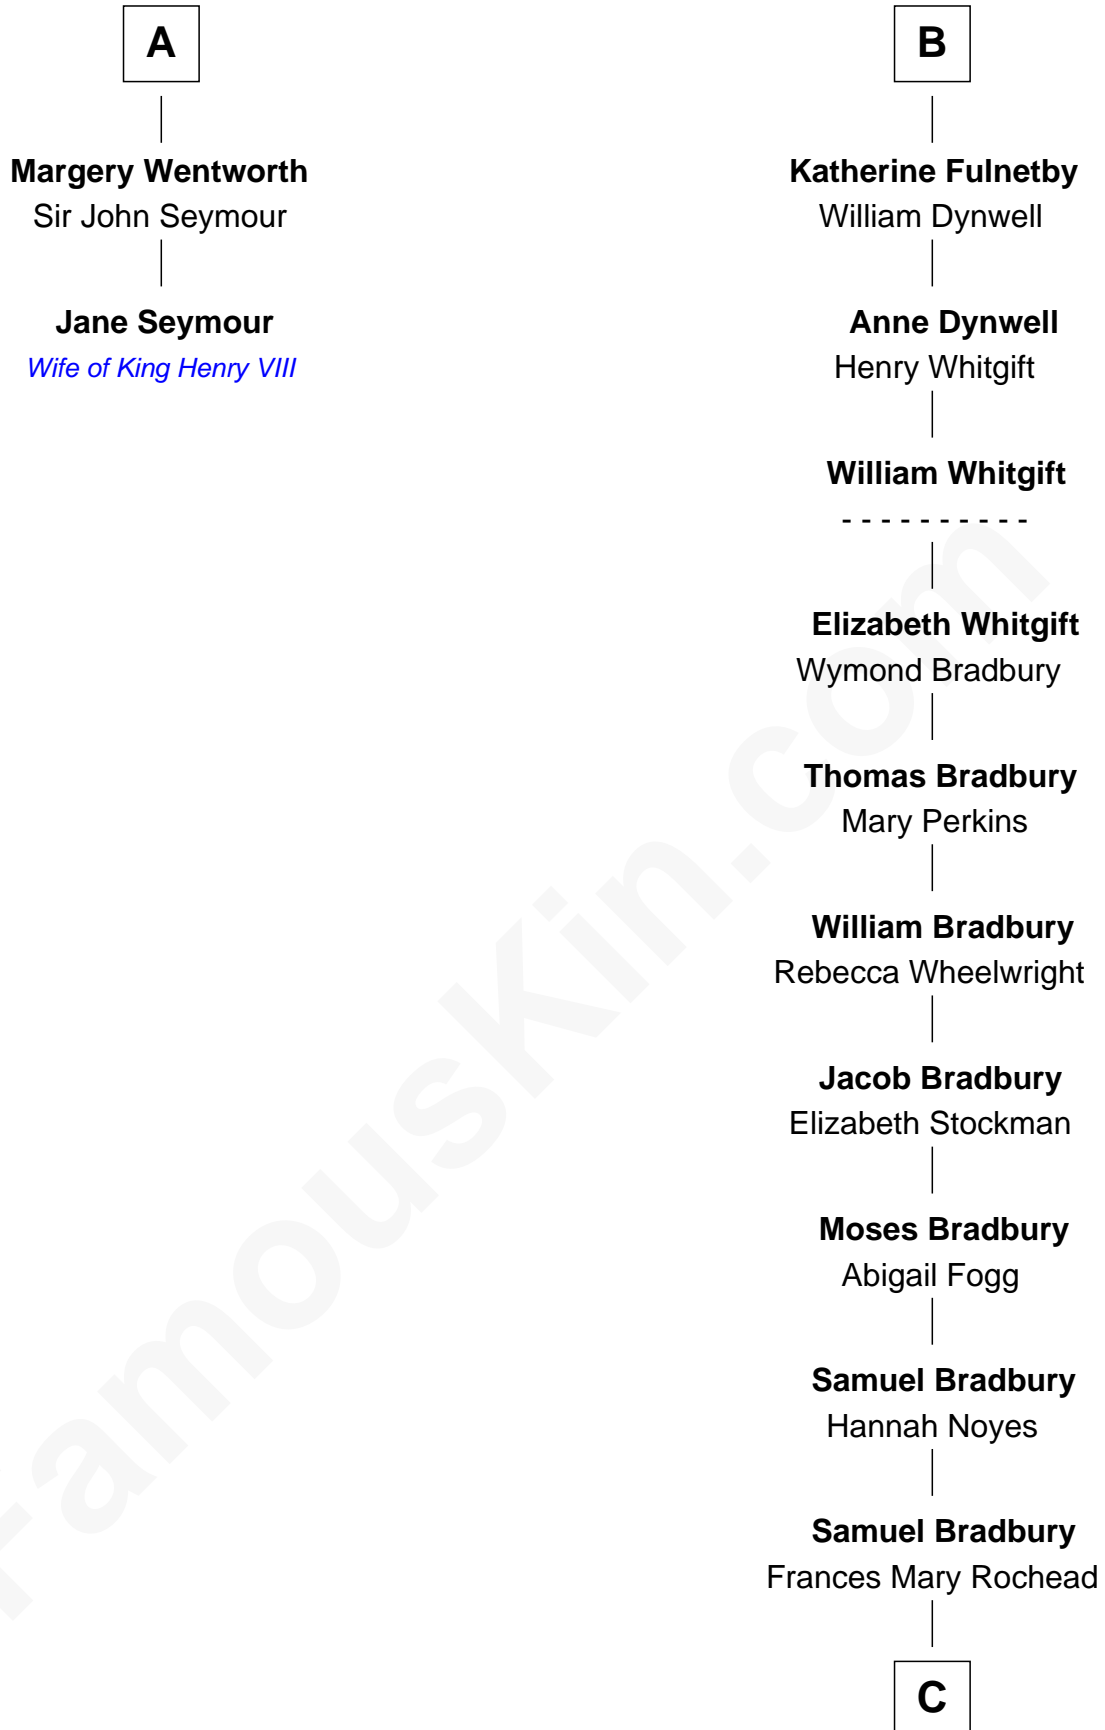

FamousKin.com Relationship Chart of

Jane Seymour

3rd Wife of King Henry VIII

8th cousin 12 times removed of

Ray Bradbury

Author of The Martian Chronicles

C

—
Samuel Irving Bradbury

Mary Adell Spaulding

—
Samuel Hinkston Bradbury

Minnie Alice Davis

—
Leonard Spaulding Bradbury

Esther Marie Moberg

—
Ray Bradbury

Author of [The Martian Chronicles](#)

FamousKin.com