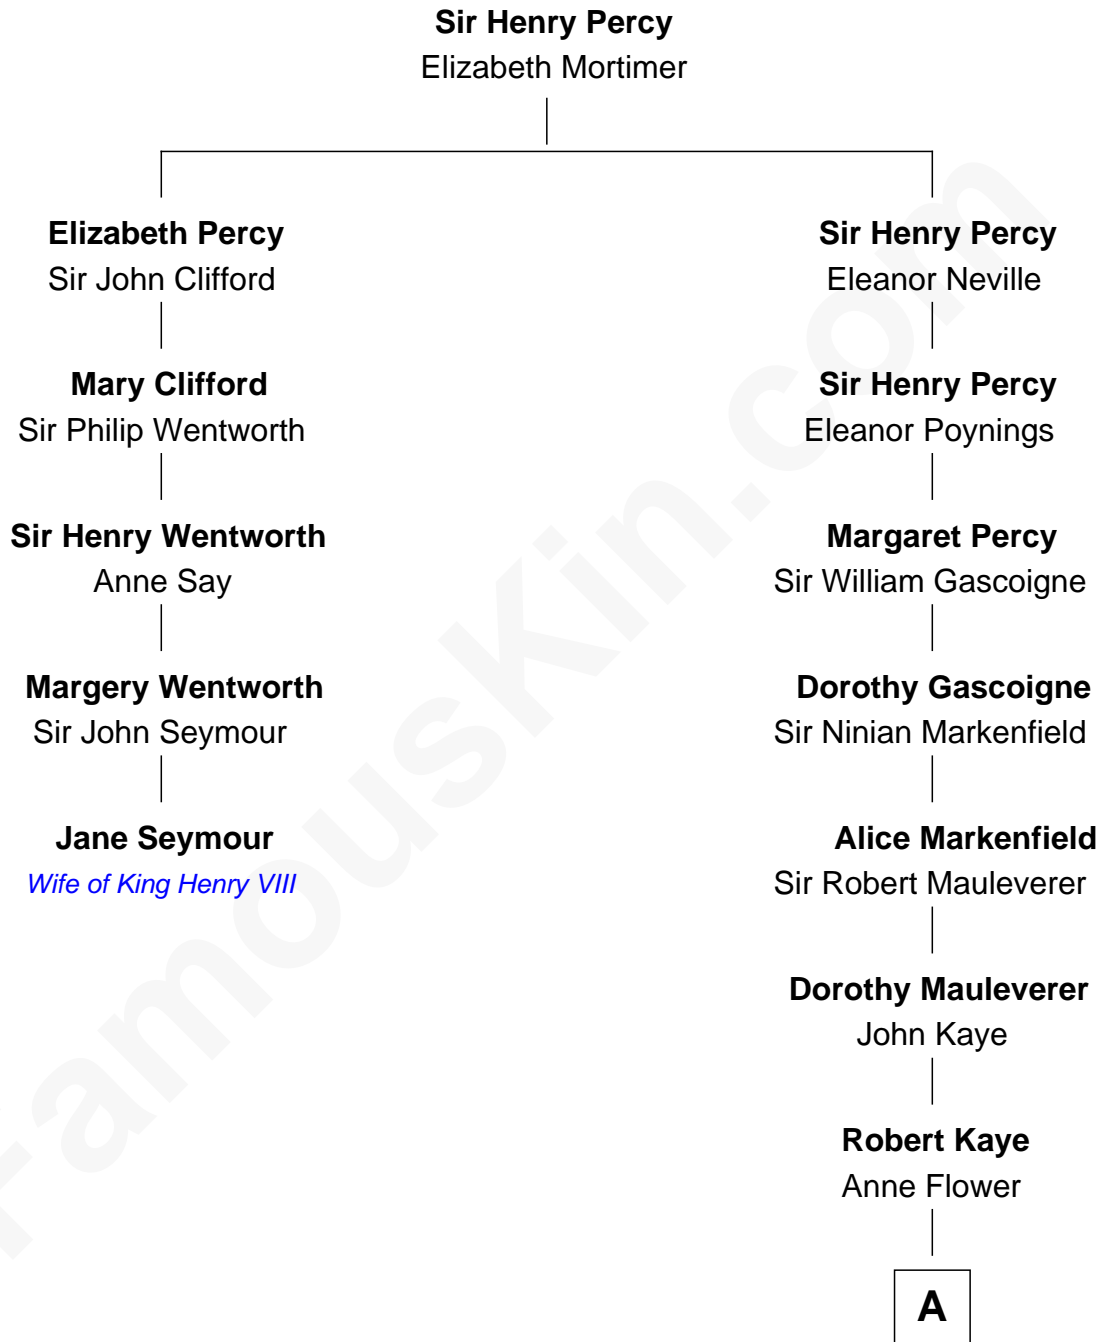

# FamousKin.com Relationship Chart of

**Jane Seymour**

*3rd Wife of King Henry VIII*

4th cousin 13 times removed of

**Louis Auchincloss**

*Author*

**A**

Grace Kaye

Richard Saltonstall

Richard Saltonstall

Muriel Gurdon

Nathaniel Saltonstall

Elizabeth Ward

Gov. Gurdon Saltonstall

Jerusha Richards

Gen. Gurdon Saltonstall

Rebecca Winthrop

Sarah Saltonstall

Daniel Buck

Gurdon Buck

Susannah Mainwaring

Elizabeth Buck

John Auchincloss

John Winthrop Auchincloss