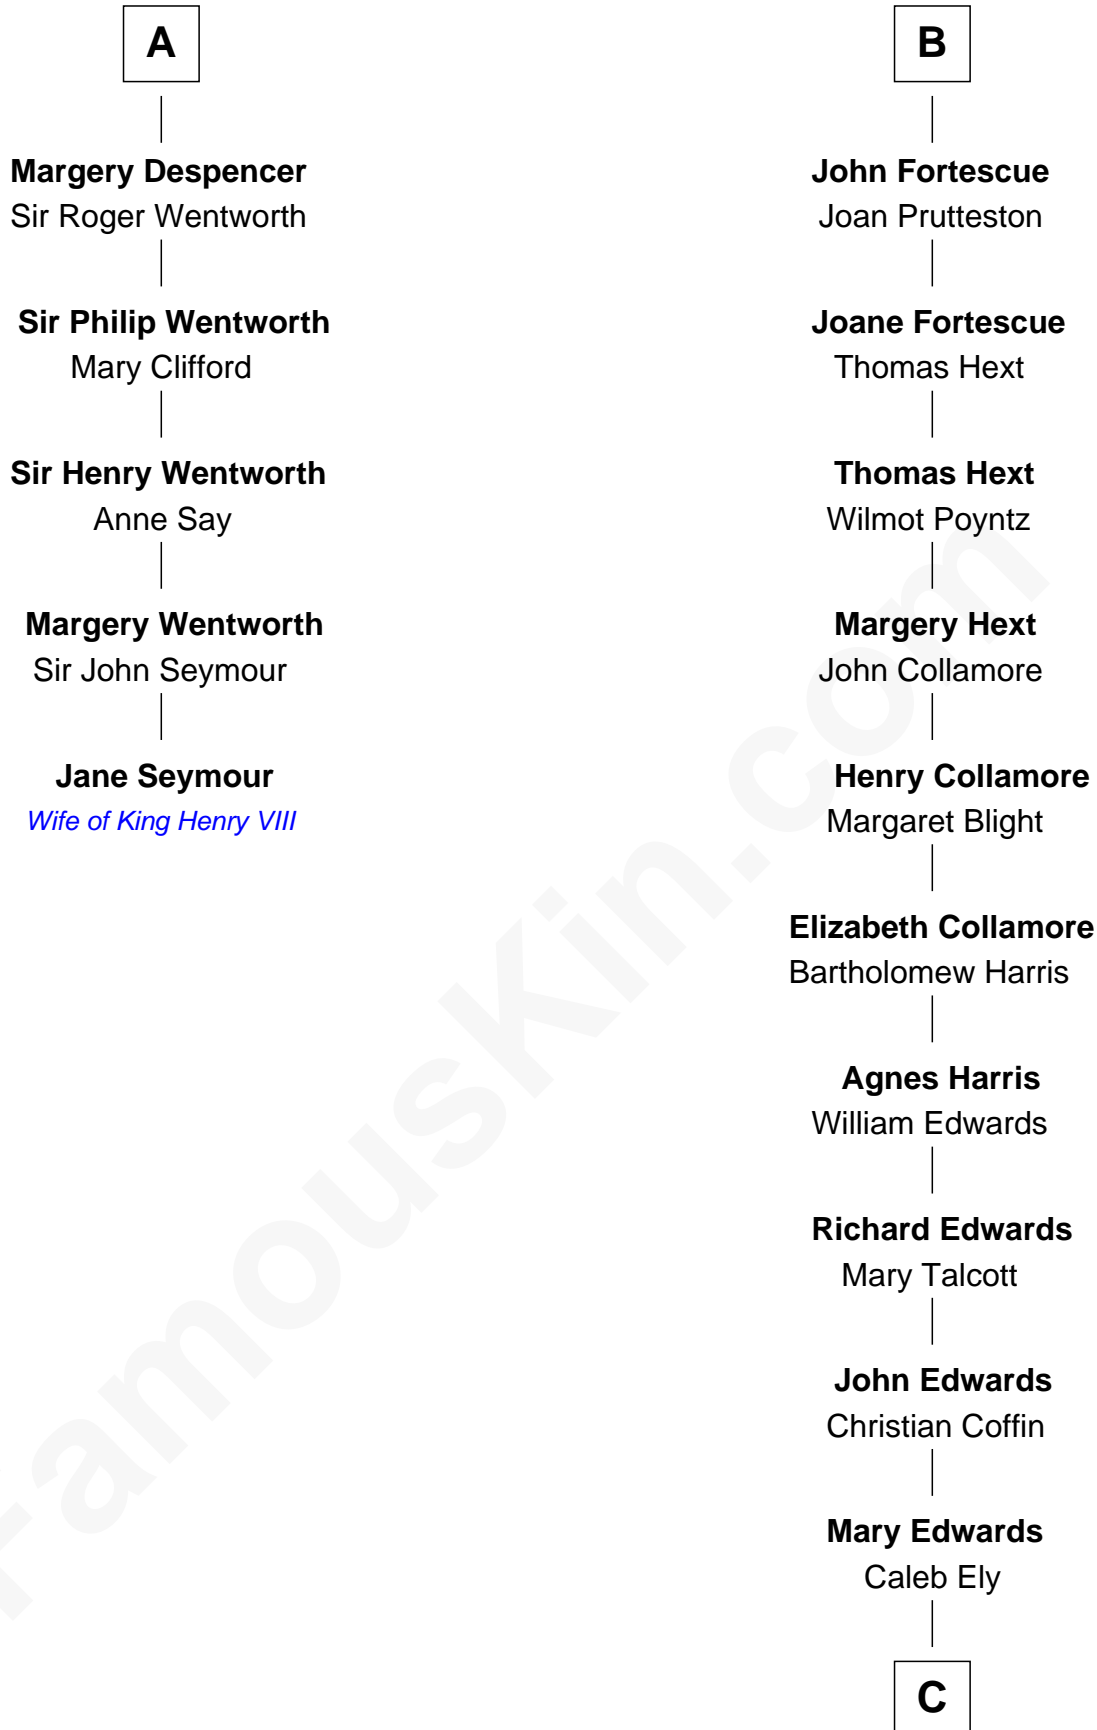

FamousKin.com Relationship Chart of

Jane Seymour

3rd Wife of King Henry VIII

11th cousin 10 times removed of

Clarence Day

Author of Life with Father

Sir Geoffrey FitzPiers

Aveline de Clare

C

William Ely

Drusilla Brewster

Mary Ely

Henry Day

Benjamin Henry Day

Evelina Shepard

Clarence Shepard Day