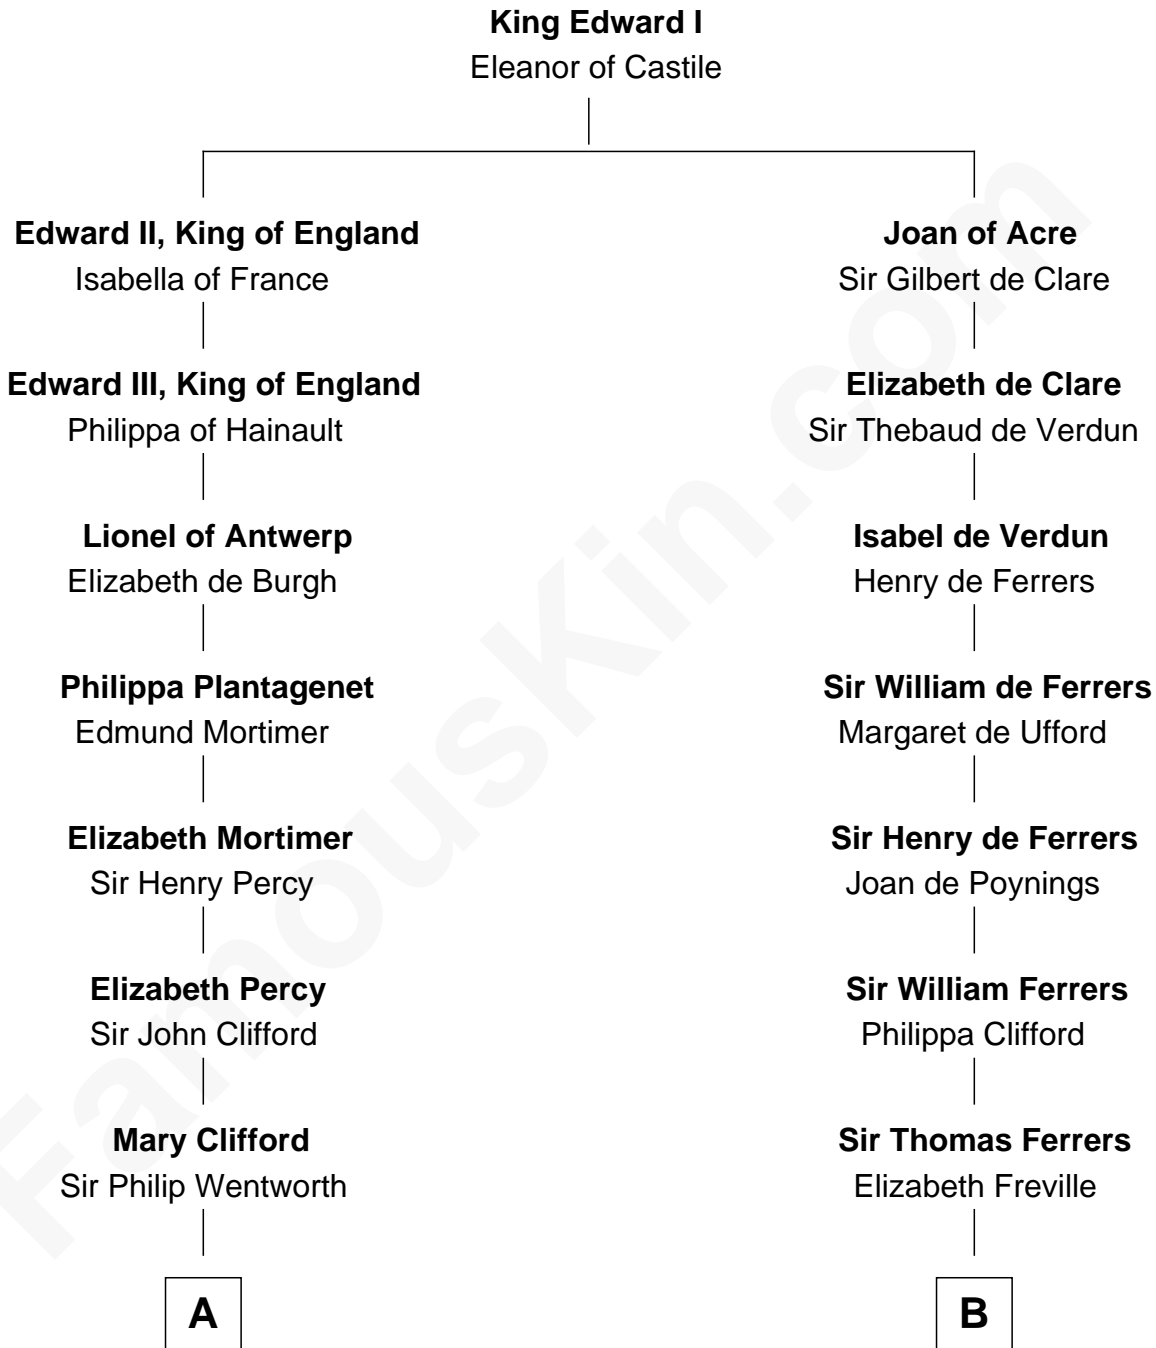

FamousKin.com Relationship Chart of

Jane Seymour

3rd Wife of King Henry VIII

9th cousin 10 times removed of

Hetty Green

"The Witch of Wall Street"

C

Gideon Howland
Mehitable Howland

Abby Slocum Howland
Edward Mott Robinson

Hetty Green
"The Witch of Wall Street"

FamousKin.com