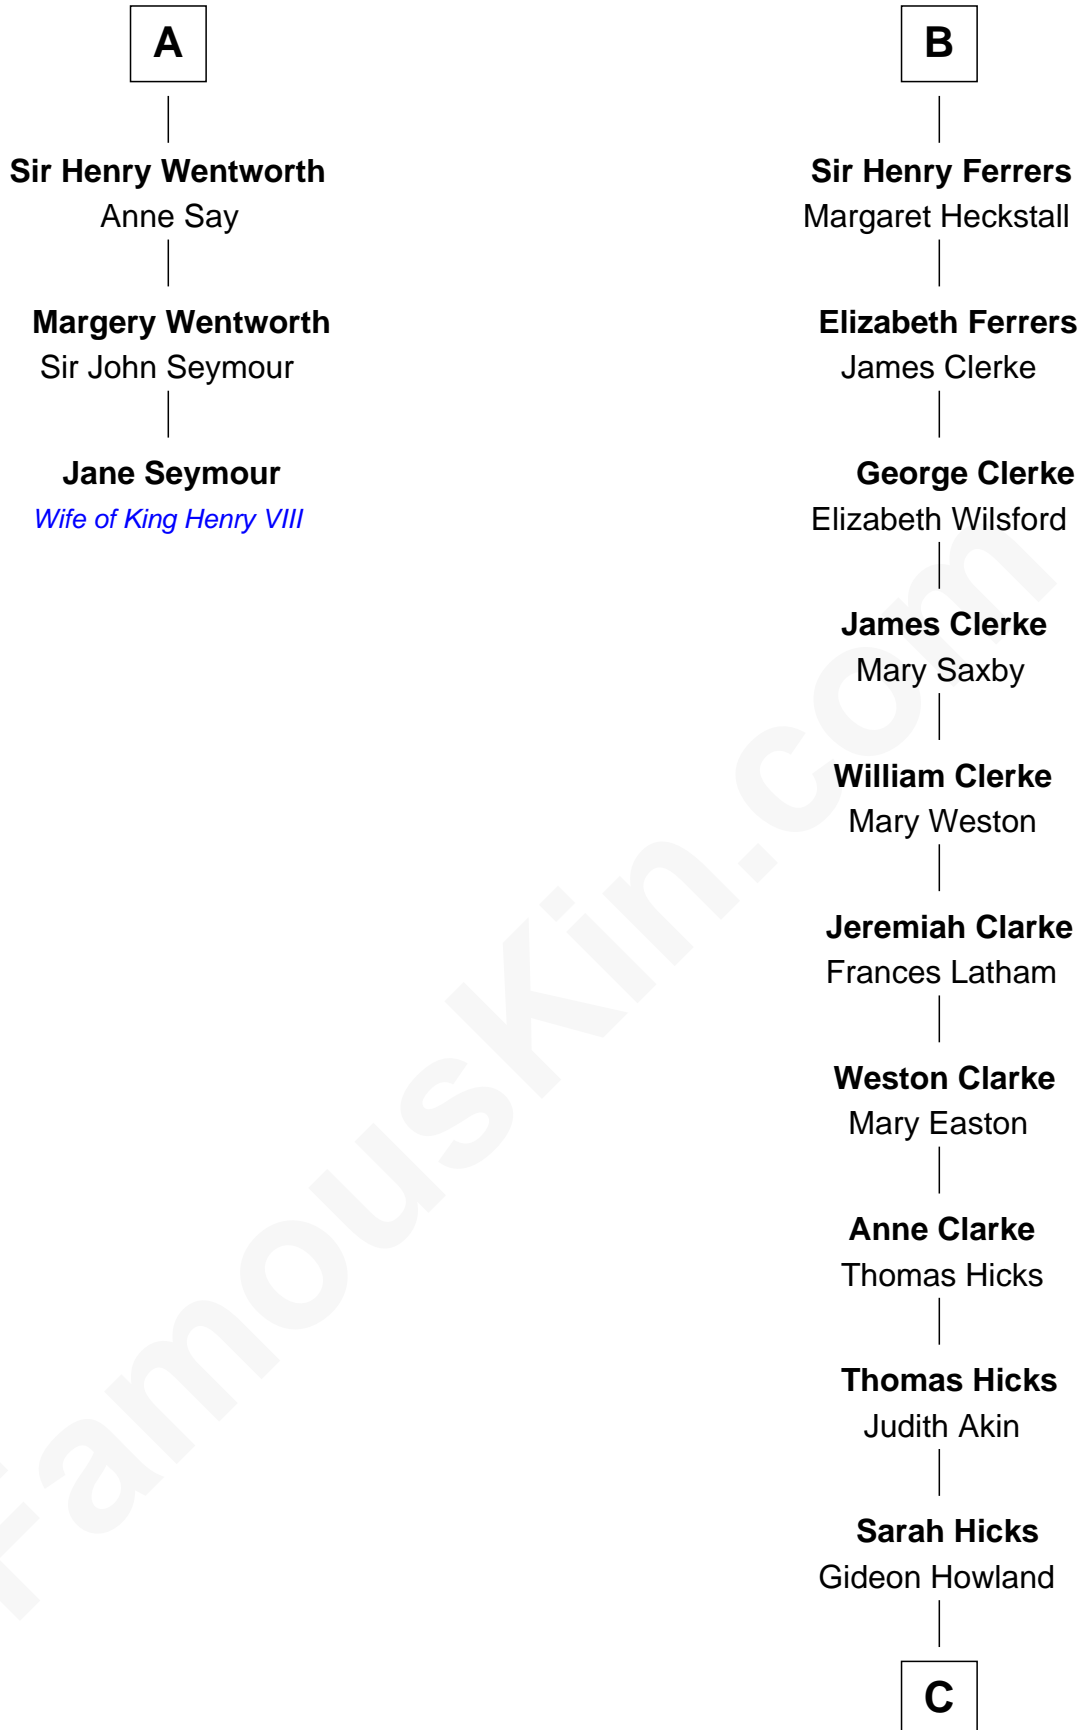

FamousKin.com Relationship Chart of

Jane Seymour

3rd Wife of King Henry VIII

9th cousin 10 times removed of

Hetty Green

"The Witch of Wall Street"

C

Gideon Howland
Mehitable Howland

Abby Slocum Howland
Edward Mott Robinson

Hetty Green
"The Witch of Wall Street"

FamousKin.com