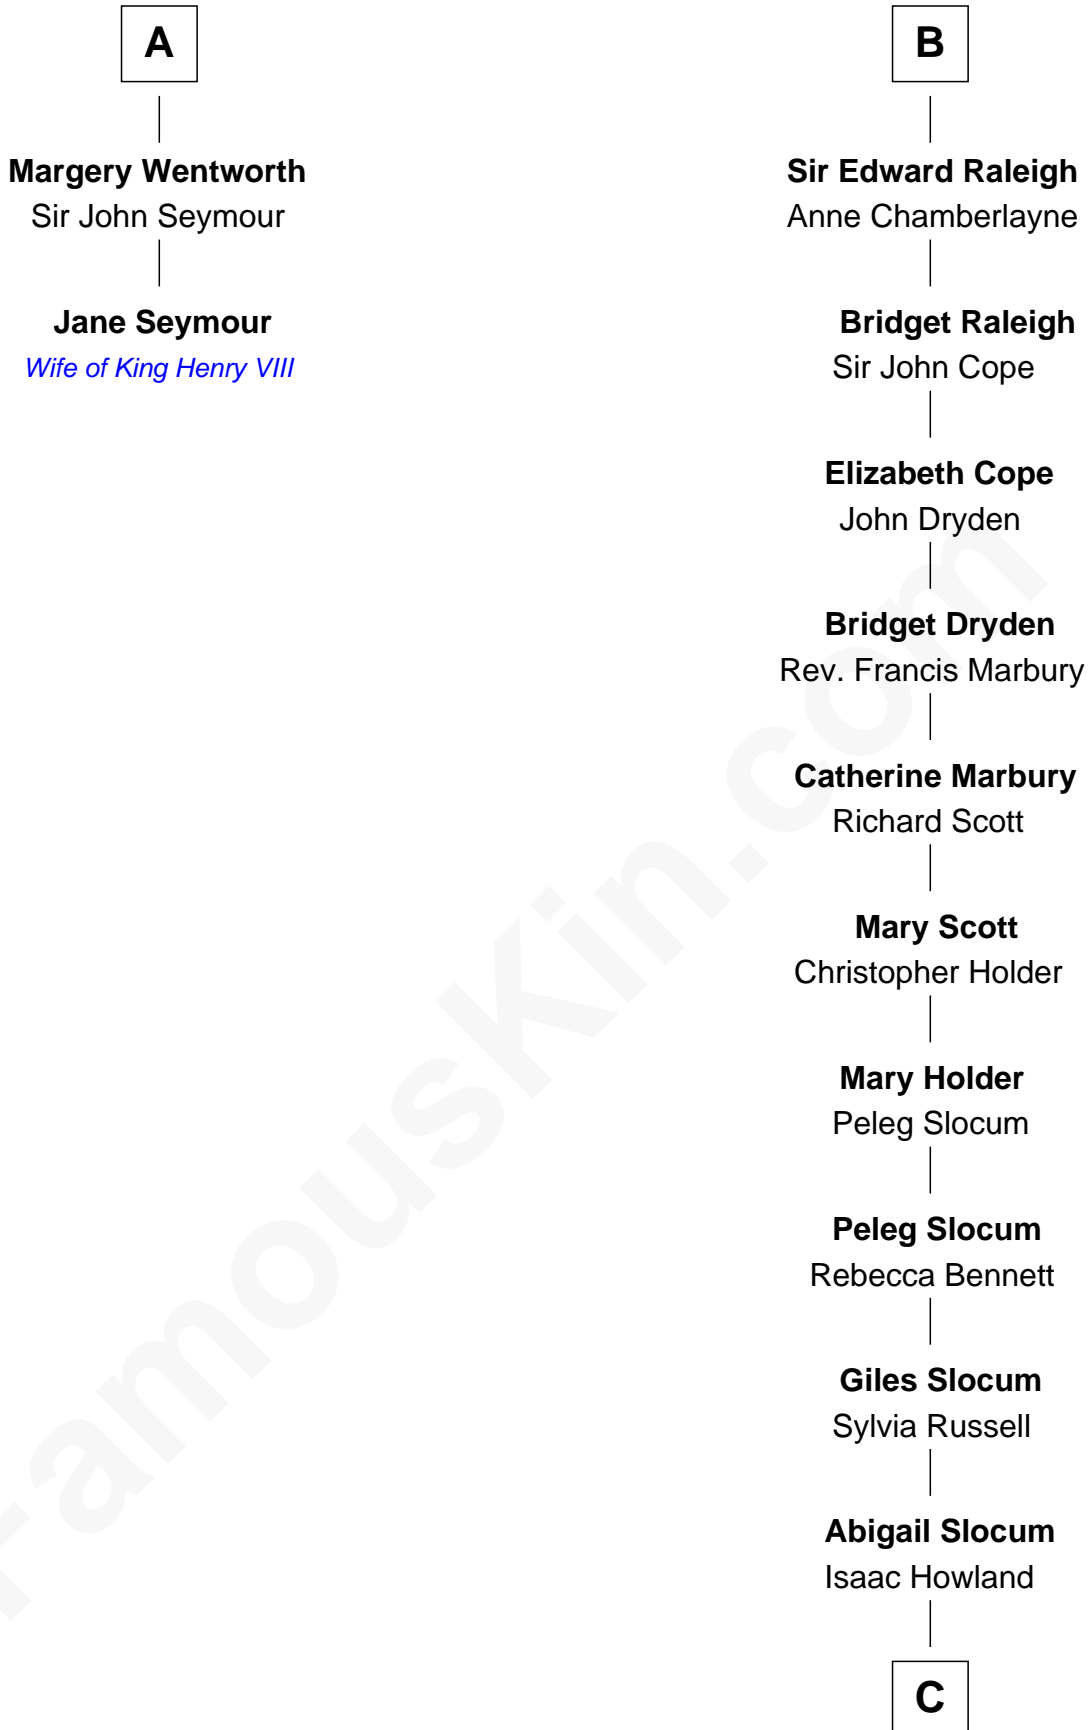

FamousKin.com Relationship Chart of

Jane Seymour

3rd Wife of King Henry VIII

8th cousin 11 times removed of

Hetty Green

"The Witch of Wall Street"

Sir Hugh le Despencer

Isabella de Beauchamp

Margery Despencer

Sir Roger Wentworth

Sir Philip Wentworth

Mary Clifford

Sir Henry Wentworth

Anne Say

A

Hugh le Despencer

Sir Thomas Greene

Elizabeth Greene

William Raleigh

Sir Edward Raleigh

Margaret Verney

B

C

Mehitable Howland

Gideon Howland

Abby Slocum Howland

Edward Mott Robinson

Hetty Green

"The Witch of Wall Street"

FamousKin.com