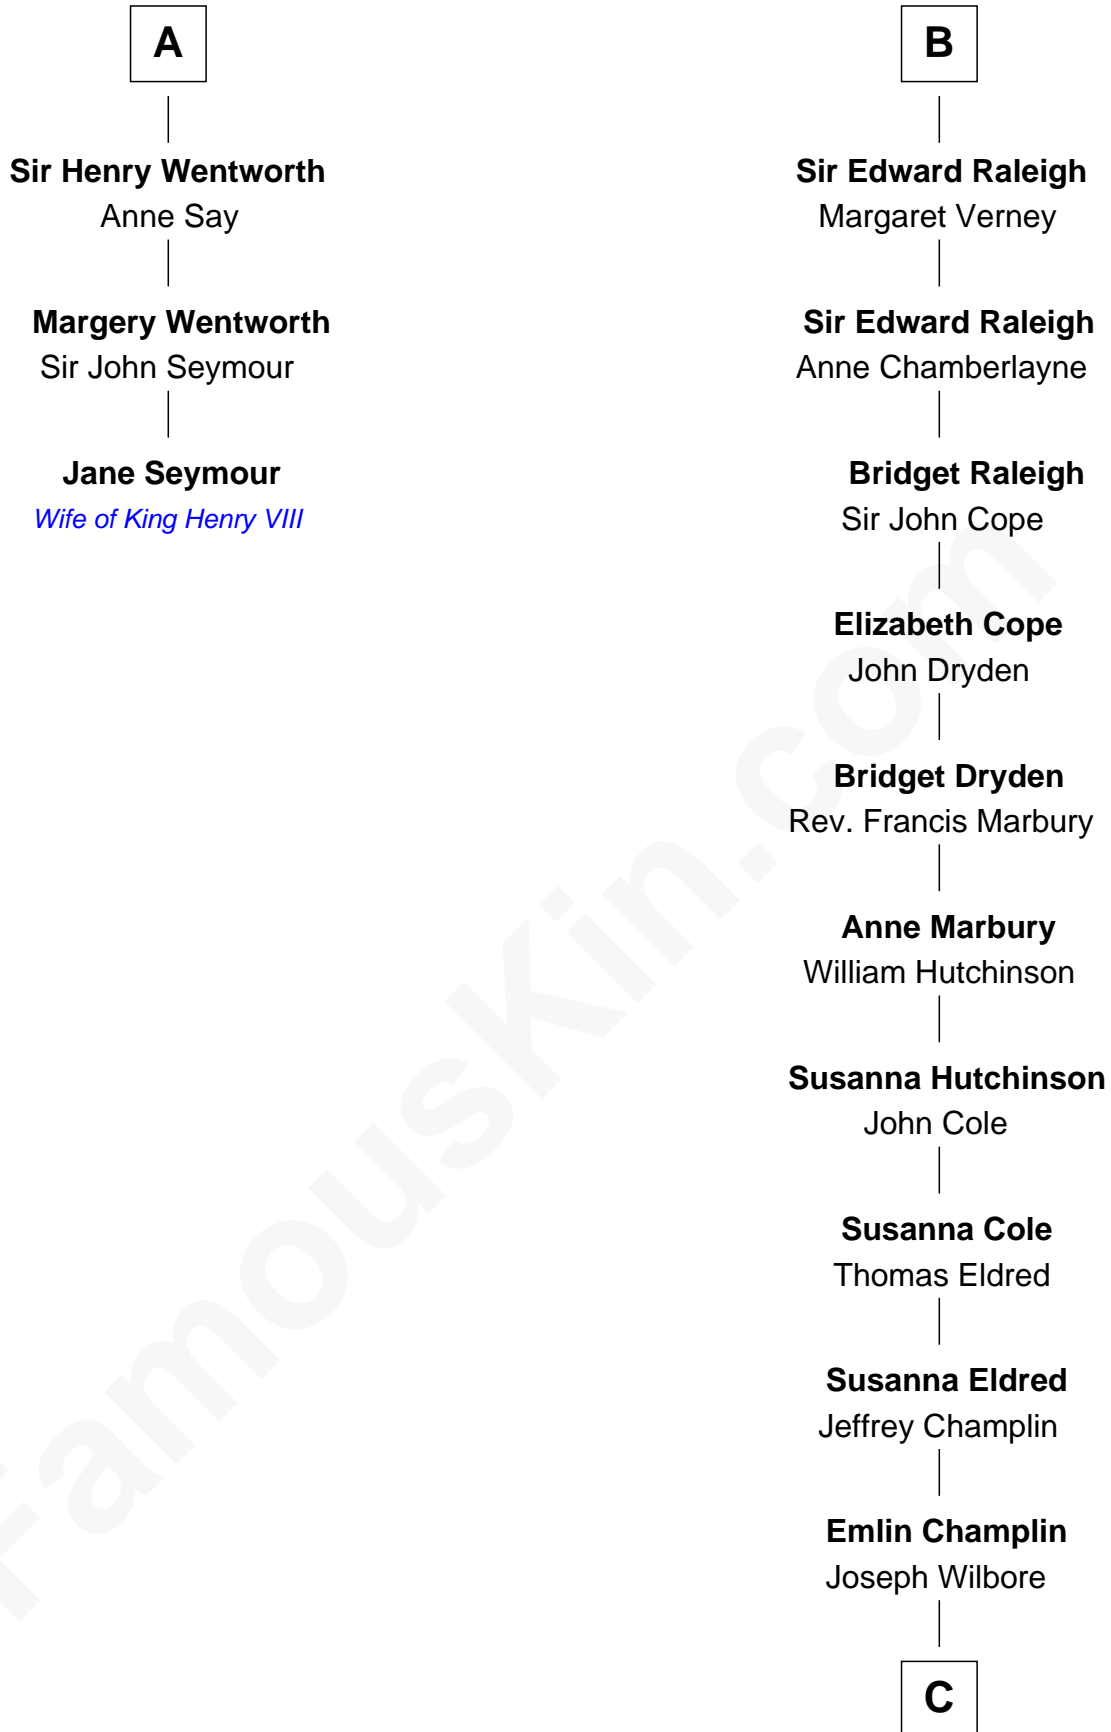

FamousKin.com Relationship Chart of

Jane Seymour

3rd Wife of King Henry VIII

9th cousin 11 times removed of

Shanghai Pierce

Texas Cattleman

C

Ambless Wilbore
Nathaniel Stoddard

Susanna Stoddard
Isaac Pearce

Jonathan D. Pearce
Hanna Phillips Head

Shanghai Pierce
Texas Cattleman

FamousKin.com