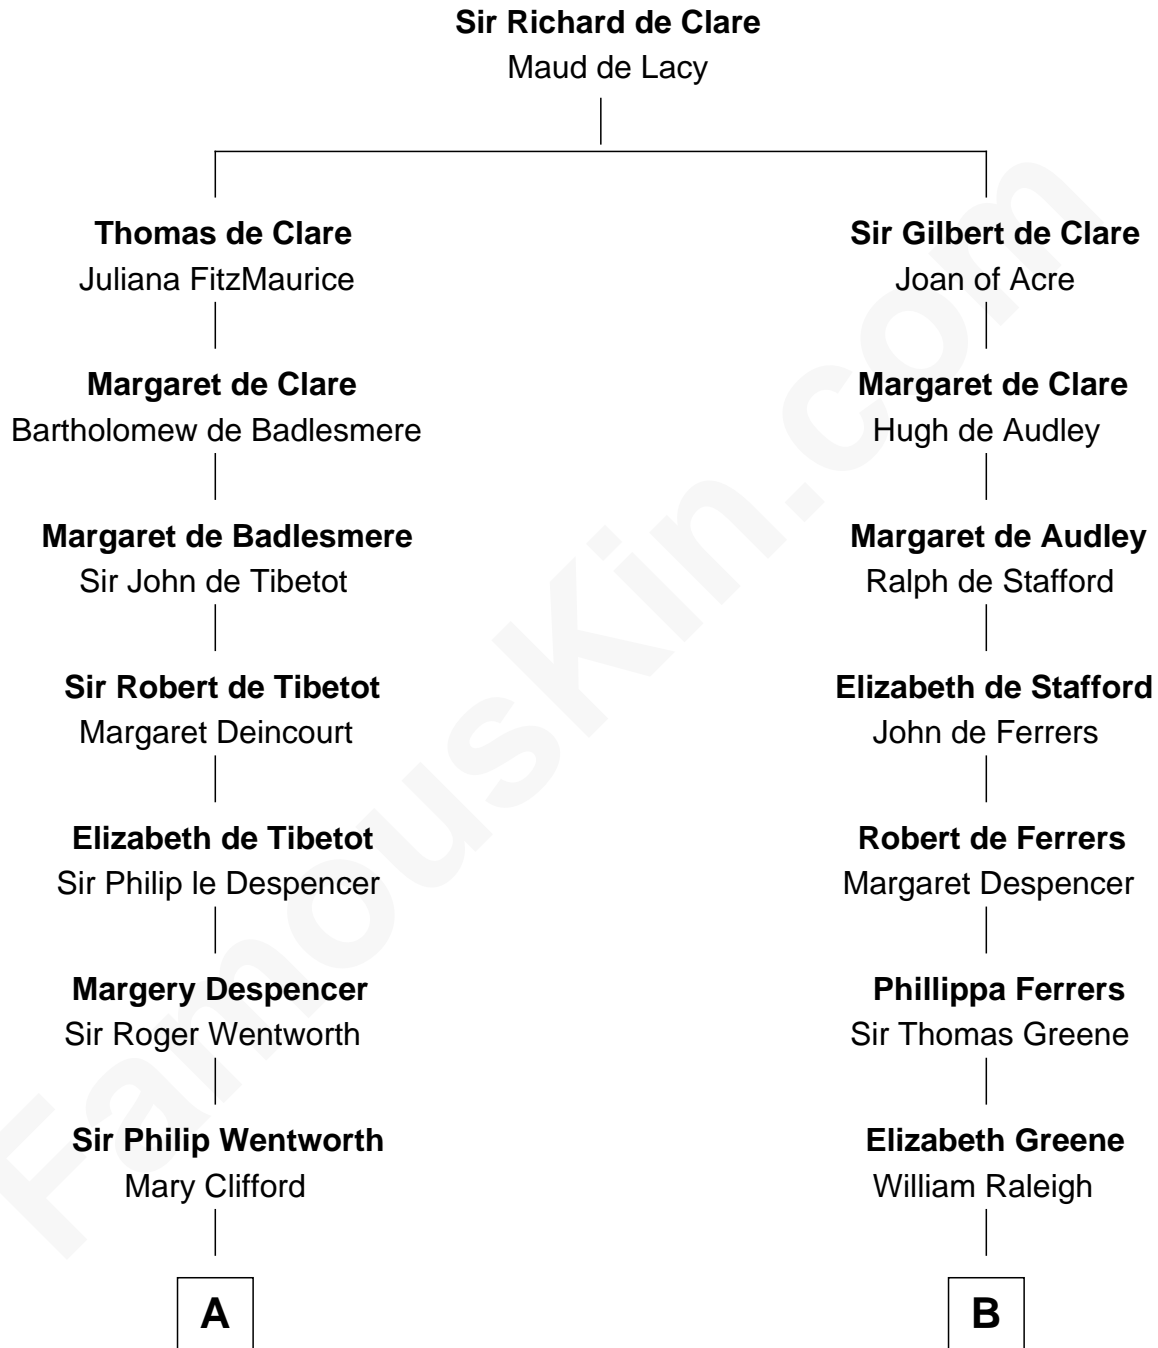

FamousKin.com Relationship Chart of

Jane Seymour

3rd Wife of King Henry VIII

9th cousin 11 times removed of

Shanghai Pierce

Texas Cattleman

C

Ambless Wilbore
Nathaniel Stoddard

Susanna Stoddard
Isaac Pearce

Jonathan D. Pearce
Hanna Phillips Head

Shanghai Pierce
Texas Cattleman

FamousKin.com