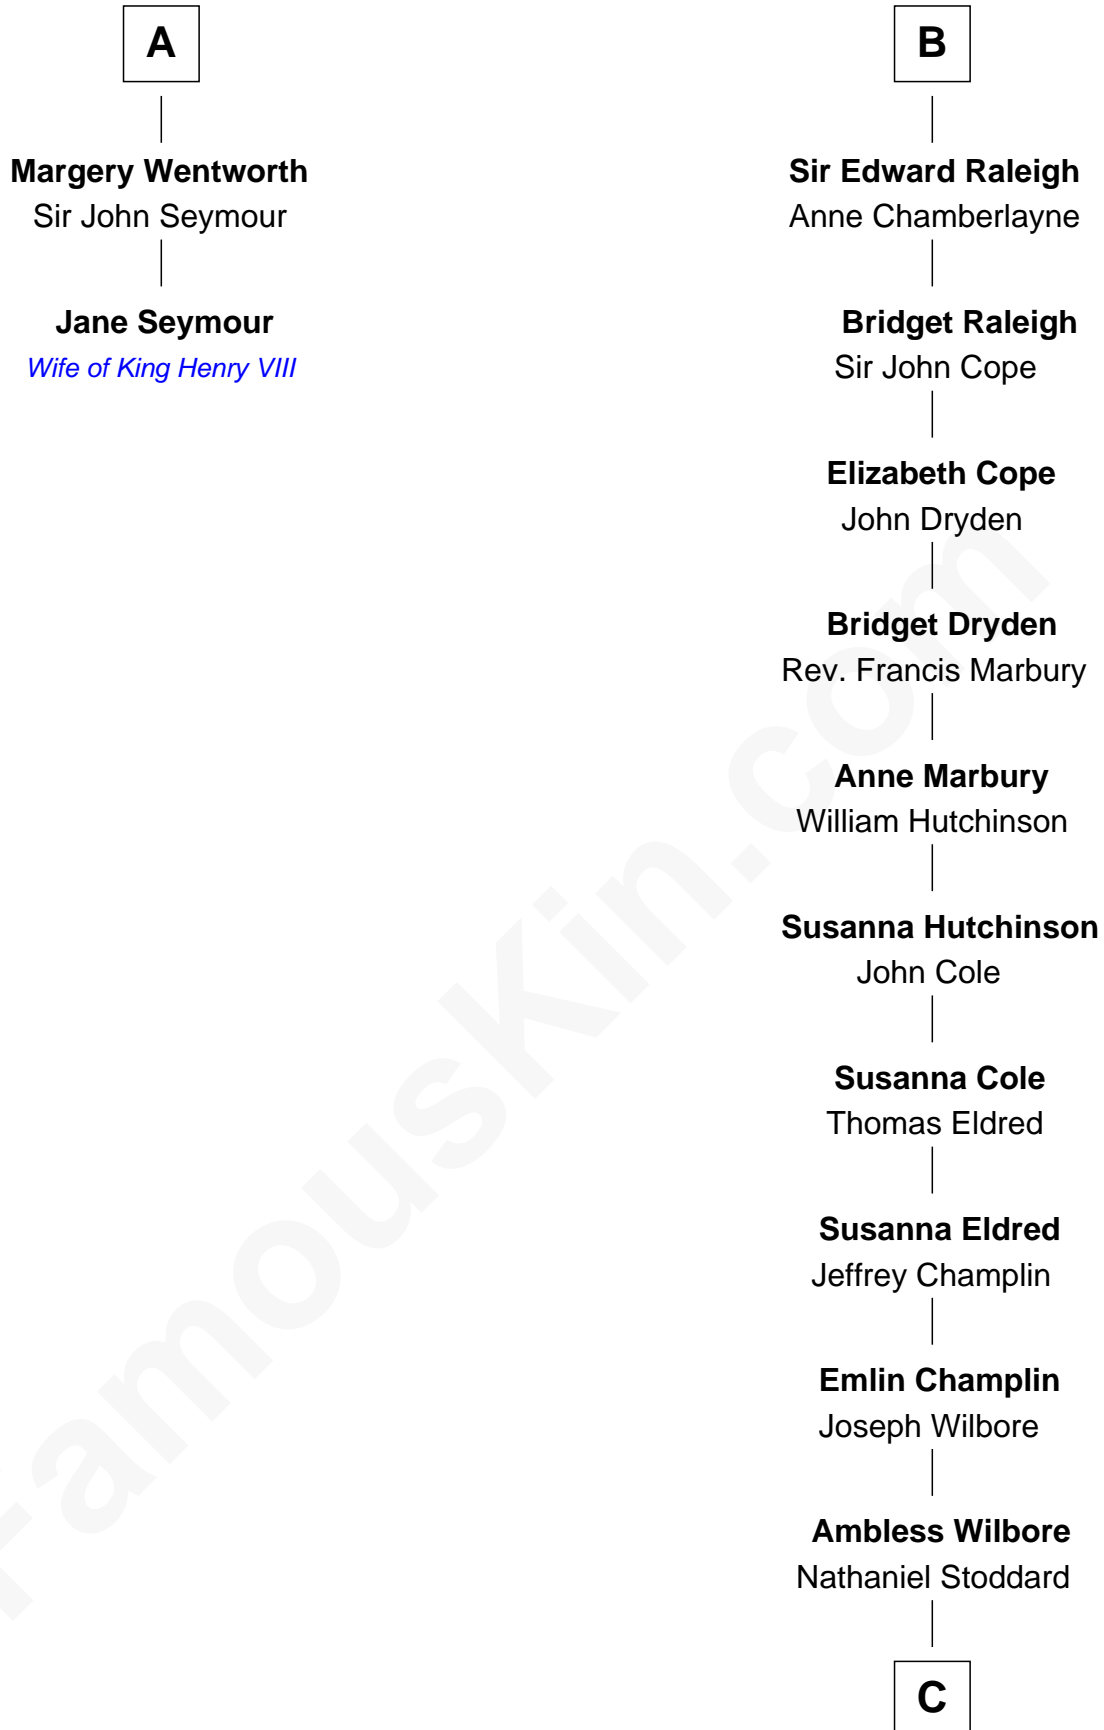

FamousKin.com Relationship Chart of

Jane Seymour

3rd Wife of King Henry VIII

8th cousin 11 times removed of

Shanghai Pierce

Texas Cattleman

Sir Hugh le Despencer

Isabella de Beauchamp

Margery Despencer

Sir Roger Wentworth

Sir Philip Wentworth

Mary Clifford

Sir Henry Wentworth

Anne Say

A

Hugh le Despencer

Sir Thomas Greene

Elizabeth Greene

William Raleigh

Sir Edward Raleigh

Margaret Verney

B

C

Susanna Stoddard

Isaac Pearce

Jonathan D. Pearce

Hanna Phillips Head

Shanghai Pierce

Texas Cattleman

FamousKin.com