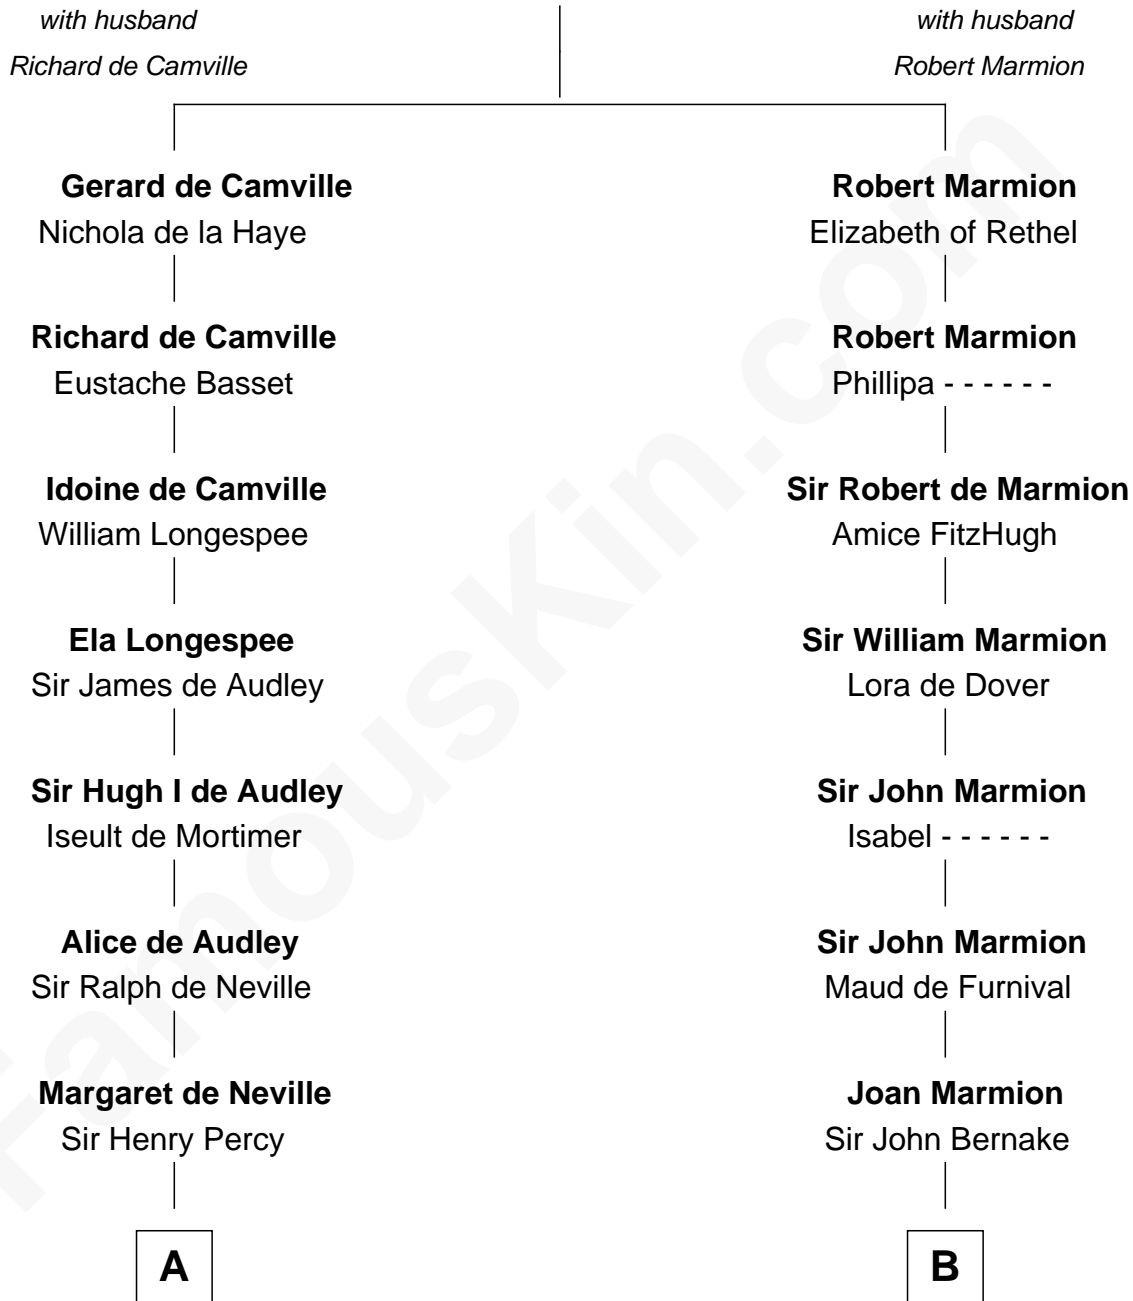

# FamousKin.com Relationship Chart of

**Jane Seymour**

*3rd Wife of King Henry VIII*

12th cousin 9 times removed of

**John Quincy Adams**

*6th U.S. President*

## Miliscent of Rethel

**C**

**Anna Shepard**

Daniel Quincy

**Col John Quincy**

Elizabeth Norton

**Elizabeth Quincy**

Rev. William Smith