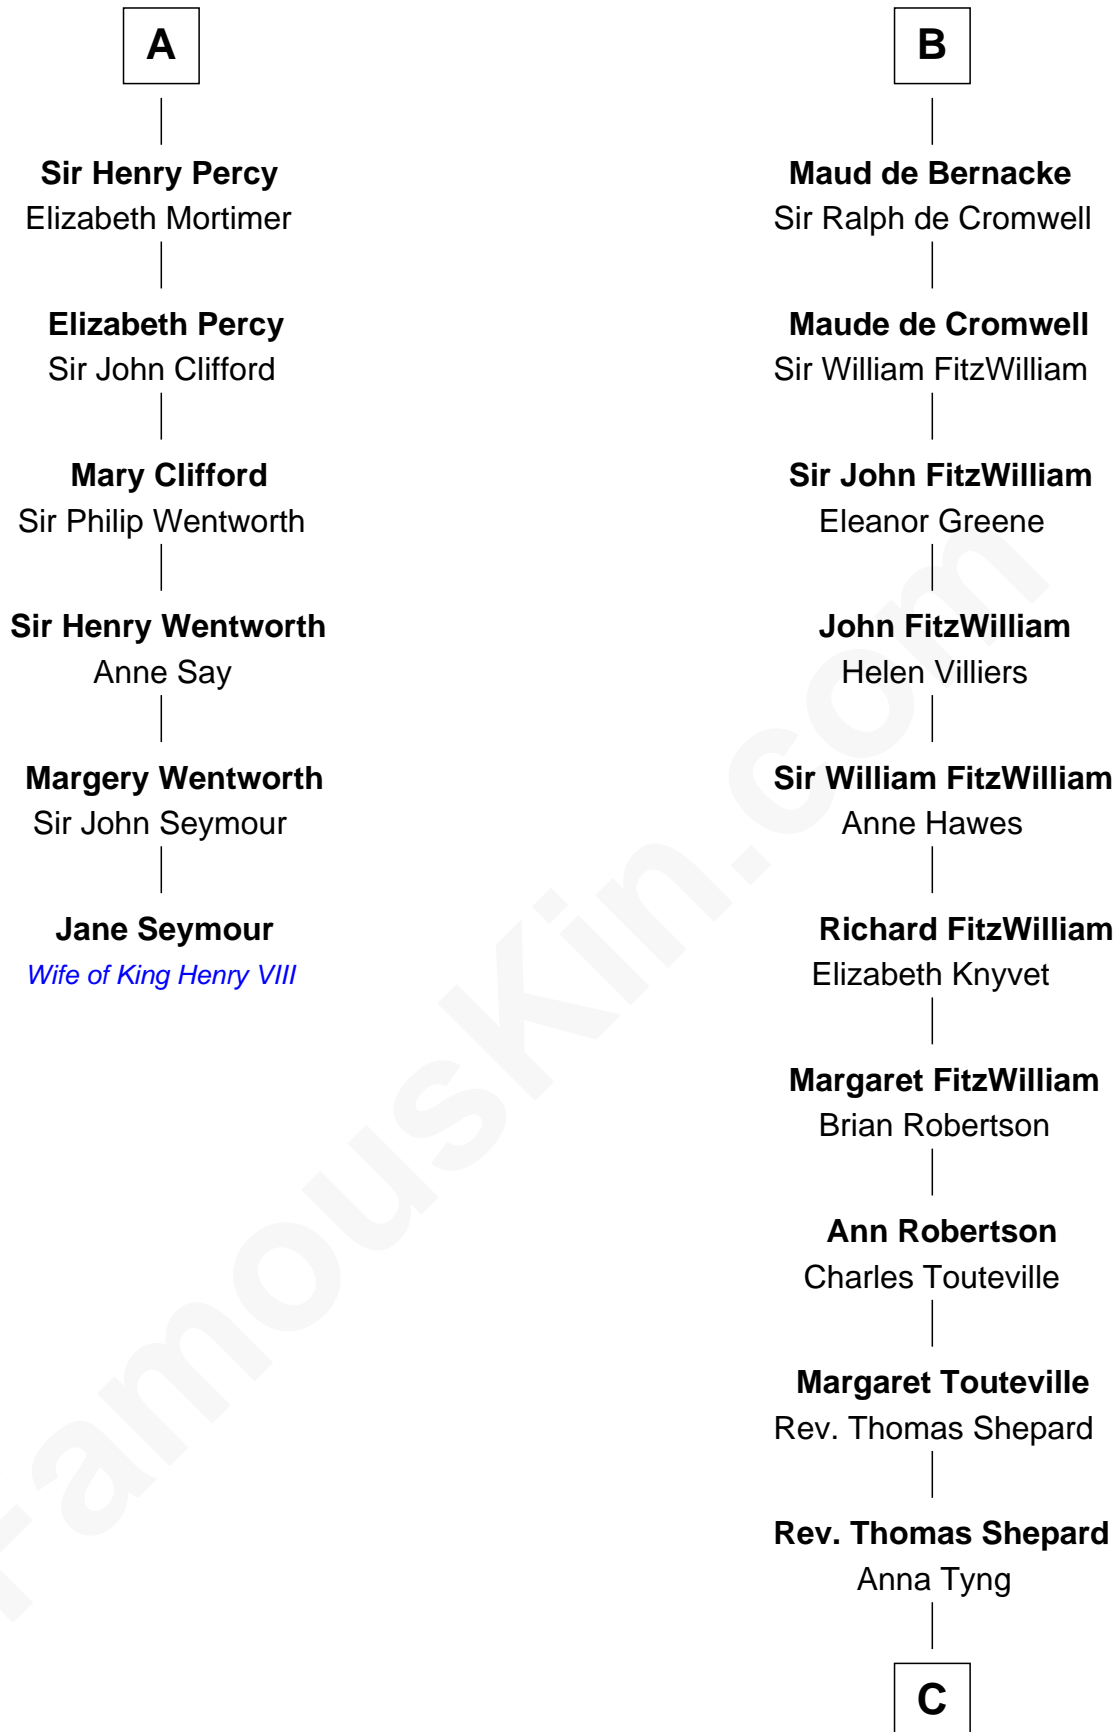

# FamousKin.com Relationship Chart of

**Jane Seymour**

*3rd Wife of King Henry VIII*

12th cousin 9 times removed of

**John Quincy Adams**

*6th U.S. President*

## Miliscent of Rethel

**C**

**Anna Shepard**

Daniel Quincy

**Col John Quincy**

Elizabeth Norton

**Elizabeth Quincy**

Rev. William Smith