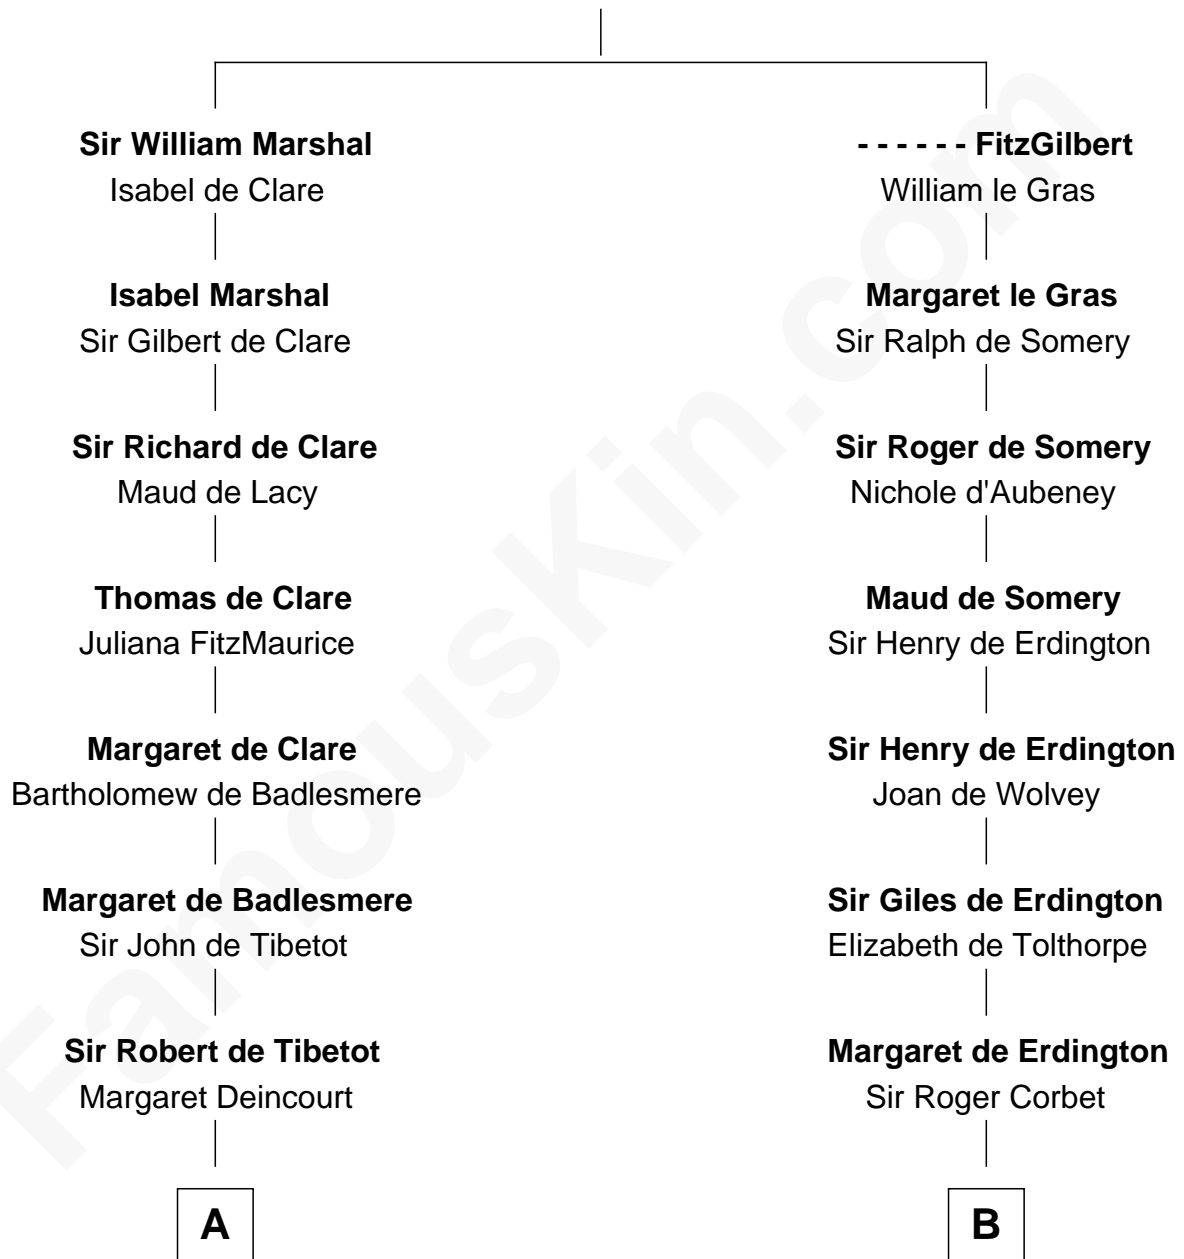

# FamousKin.com Relationship Chart of

**Jane Seymour**

*3rd Wife of King Henry VIII*

12th cousin 6 times removed of

**John Hancock**

*Signer of the Declaration of Independence*

**John FitzGilbert**  
Sybilla of Salisbury

C

Rev. John Hancock

Mary Hawke

John Hancock

*Signer of Declaration of Independence*

FamousKin.com