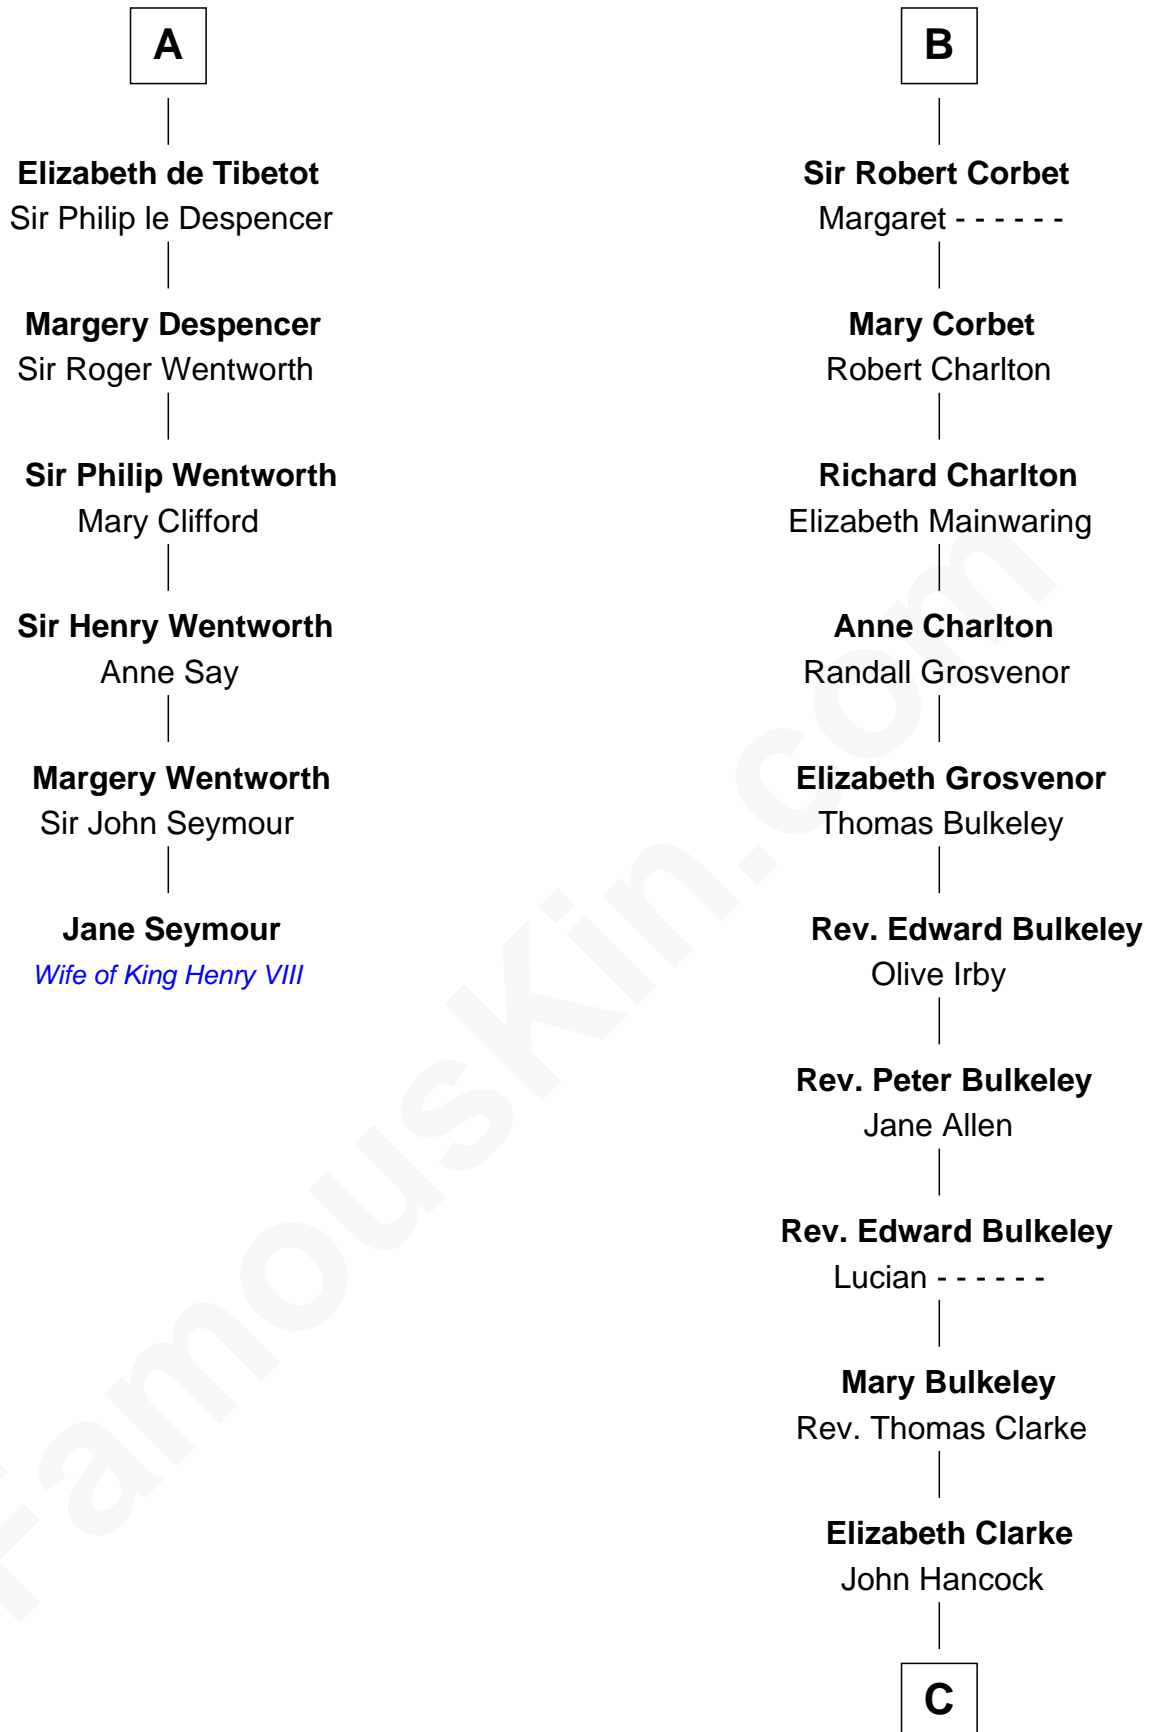

# FamousKin.com Relationship Chart of

**Jane Seymour**

*3rd Wife of King Henry VIII*

12th cousin 6 times removed of

**John Hancock**

*Signer of the Declaration of Independence*

**John FitzGilbert**  
Sybilla of Salisbury

C

Rev. John Hancock

Mary Hawke

John Hancock

*Signer of Declaration of Independence*

FamousKin.com