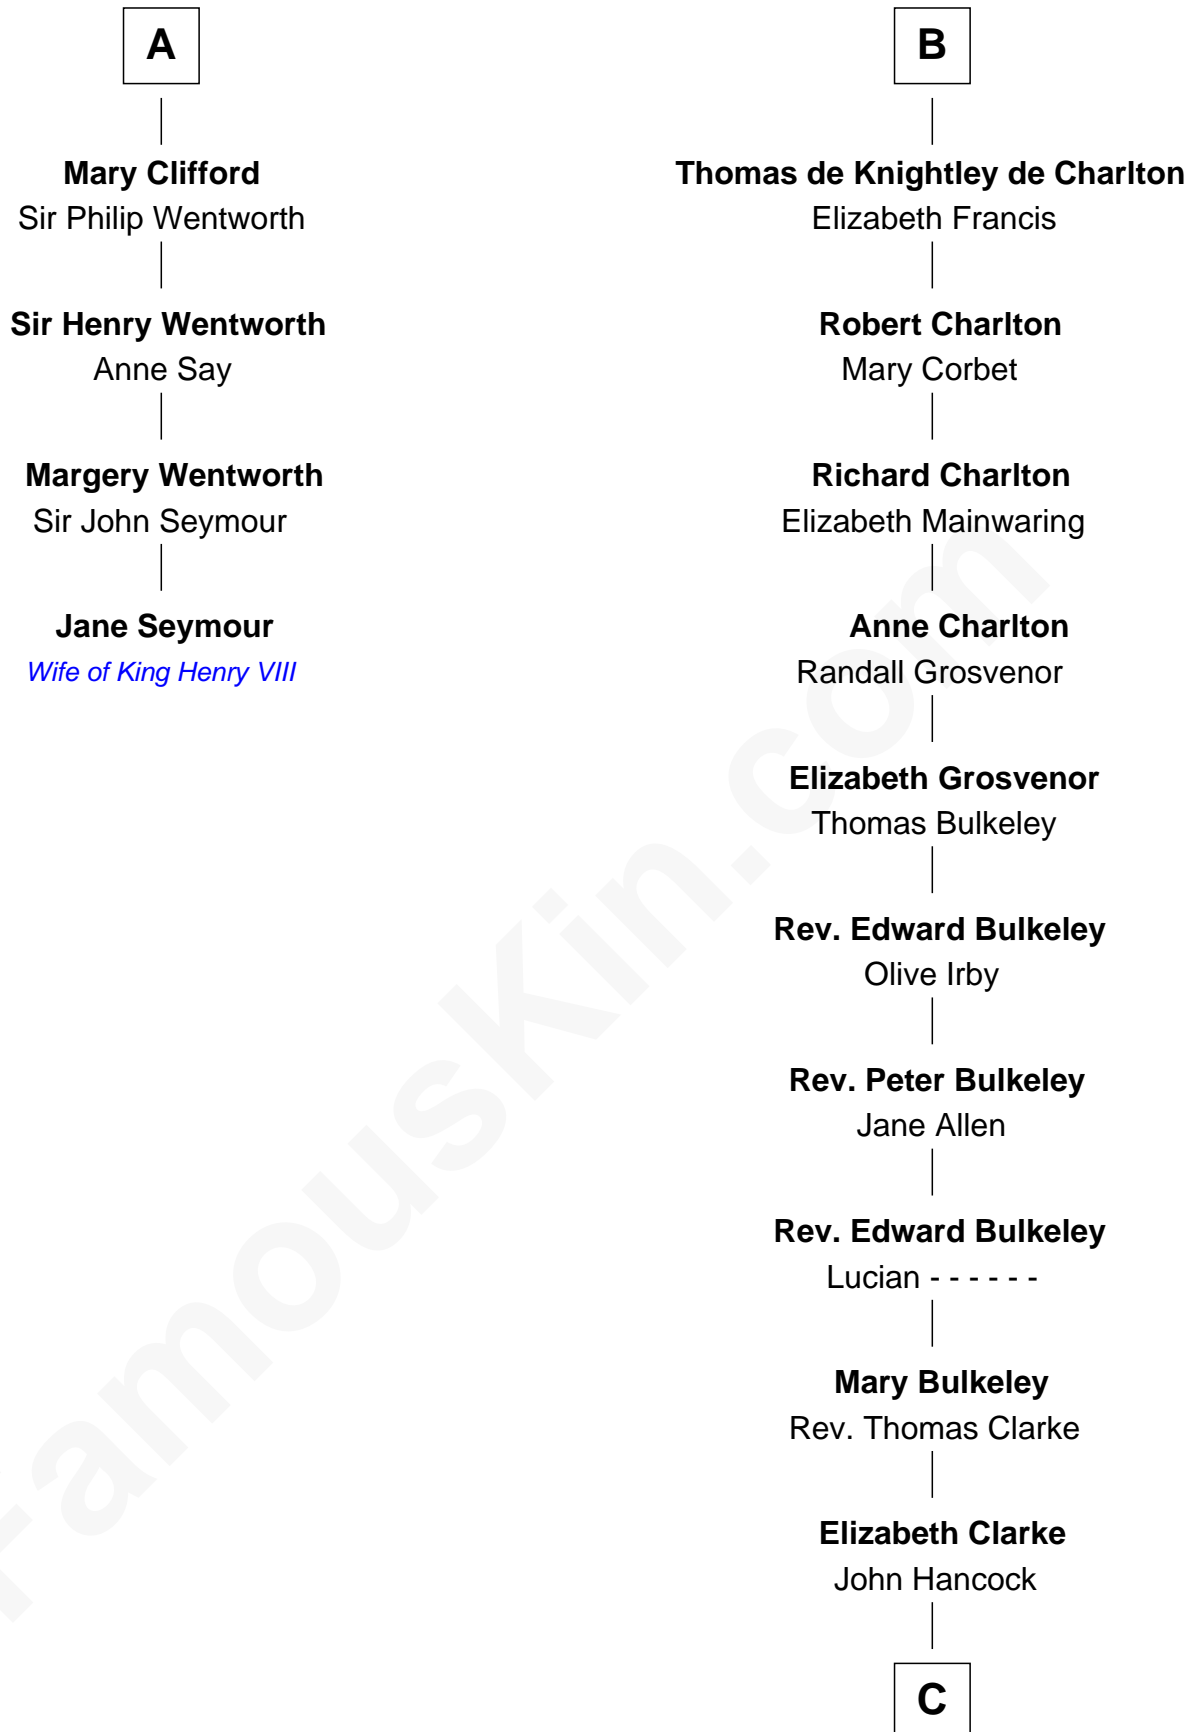

# FamousKin.com Relationship Chart of

**Jane Seymour**

*3rd Wife of King Henry VIII*

10th cousin 8 times removed of

**John Hancock**

*Signer of the Declaration of Independence*

**Sir William Longespee**

Ela of Salisbury

Emmeline de Ridelisford

**Ela Longespee**

Sir Roger la Zouche

**Sir Alan la Zouche**

Eleanor de Segrave

**Elena Zouche**

Alan de Charlton

**Alan de Charlton**

Margery FitzAer

**Thomas de Charlton**

-----

**Anna de Charlton**

William de Knightley

**B**

C

Rev. John Hancock

Mary Hawke

John Hancock

*Signer of Declaration of Independence*

FamousKin.com