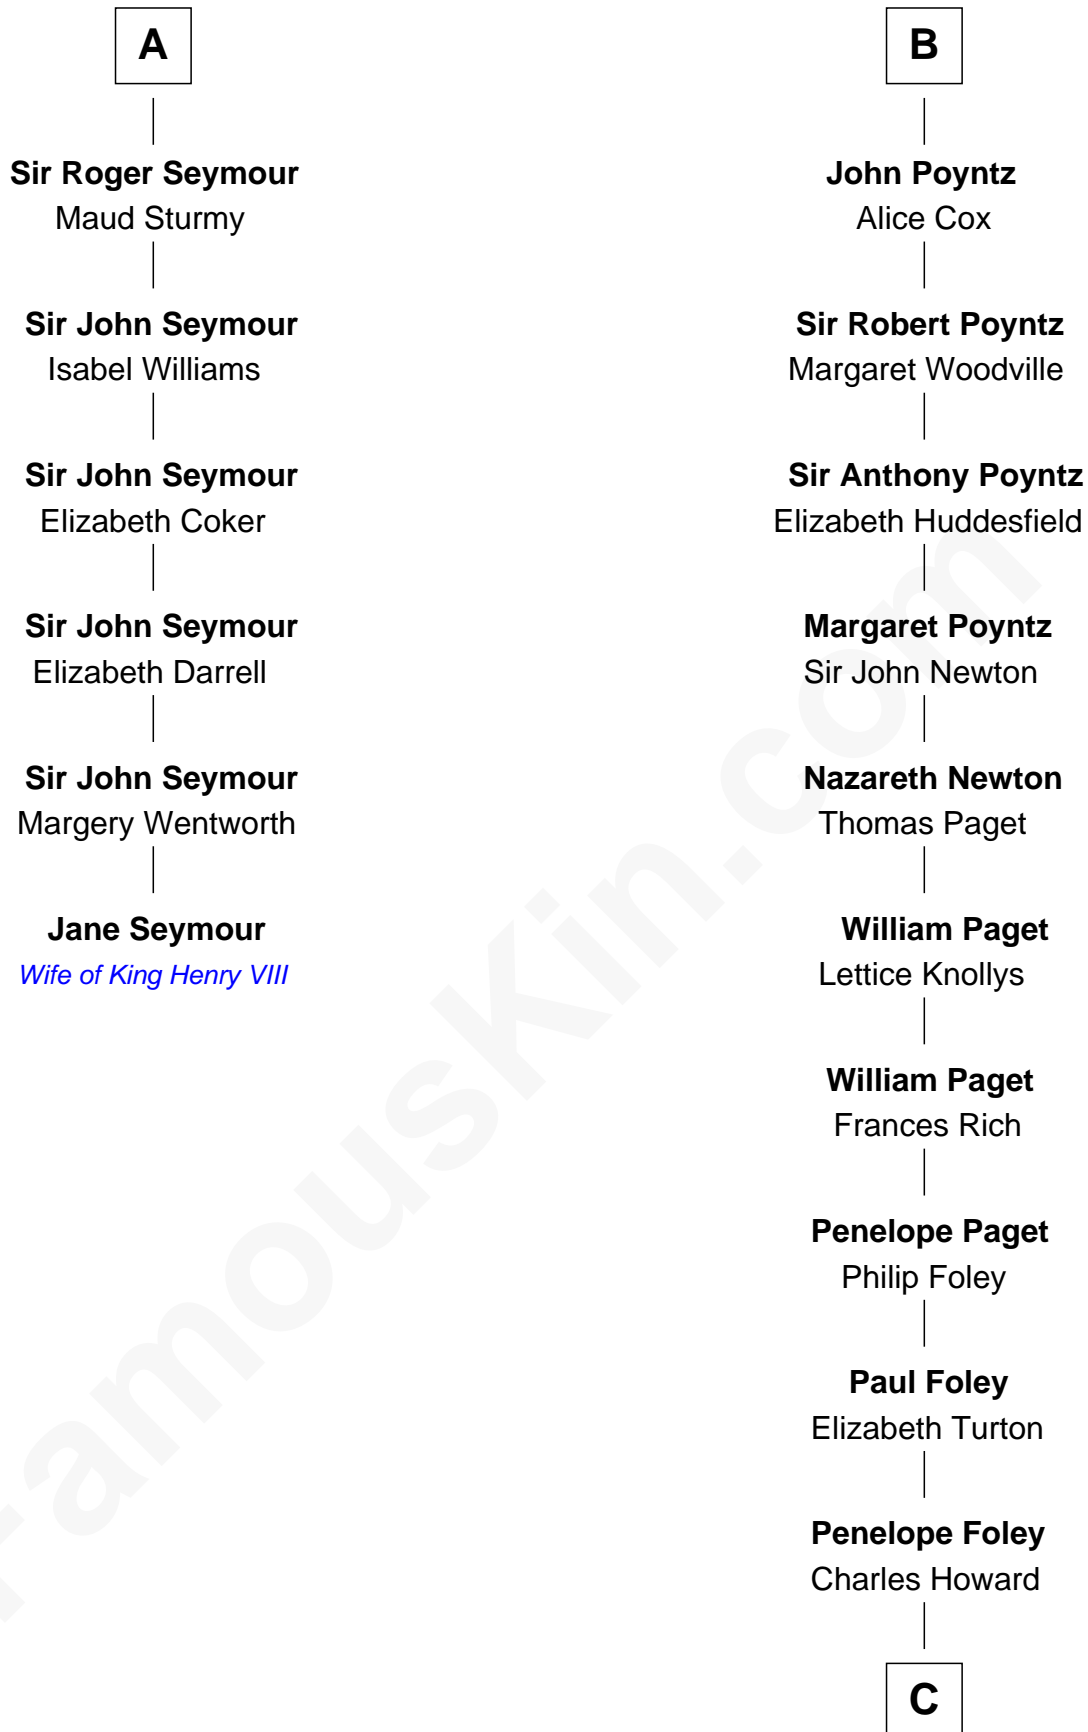

FamousKin.com Relationship Chart of

Jane Seymour

3rd Wife of King Henry VIII

12th cousin 7 times removed of

Charles Darwin

Theory of Evolution

William Malet

C

Mary Howard
Erasmus Darwin

Dr. Robert Waring Darwin
Susanna Wedgwood

Charles Darwin
Theory of Evolution

FamousKin.com