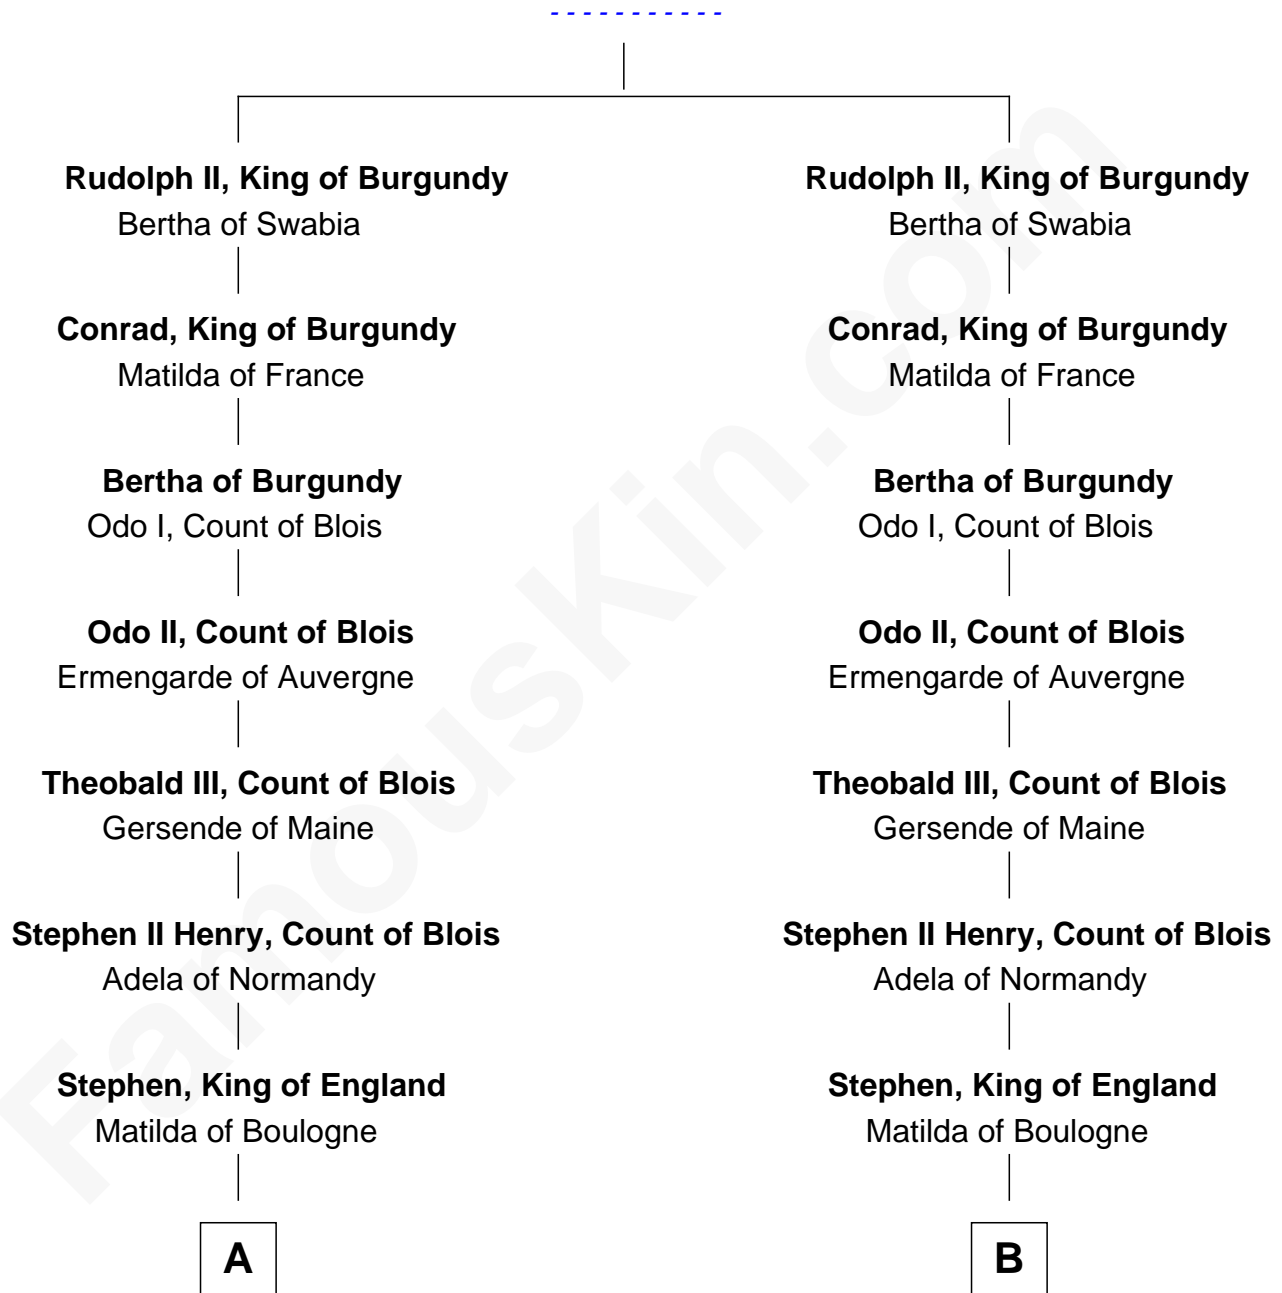

FamousKin.com Relationship Chart of

Jane Seymour

3rd Wife of King Henry VIII

20th cousin 1 time removed of

Catherine Parr

6th Wife of King Henry VIII

Rudolph I, King of Burgundy

C

Mary Clifford
Sir Philip Wentworth

Sir Henry Wentworth
Anne Say

Margery Wentworth
Sir John Seymour

Jane Seymour
Wife of King Henry VIII

D

Sir Richard Neville
Alice Montagu

Alice de Neville
Sir Henry FitzHugh