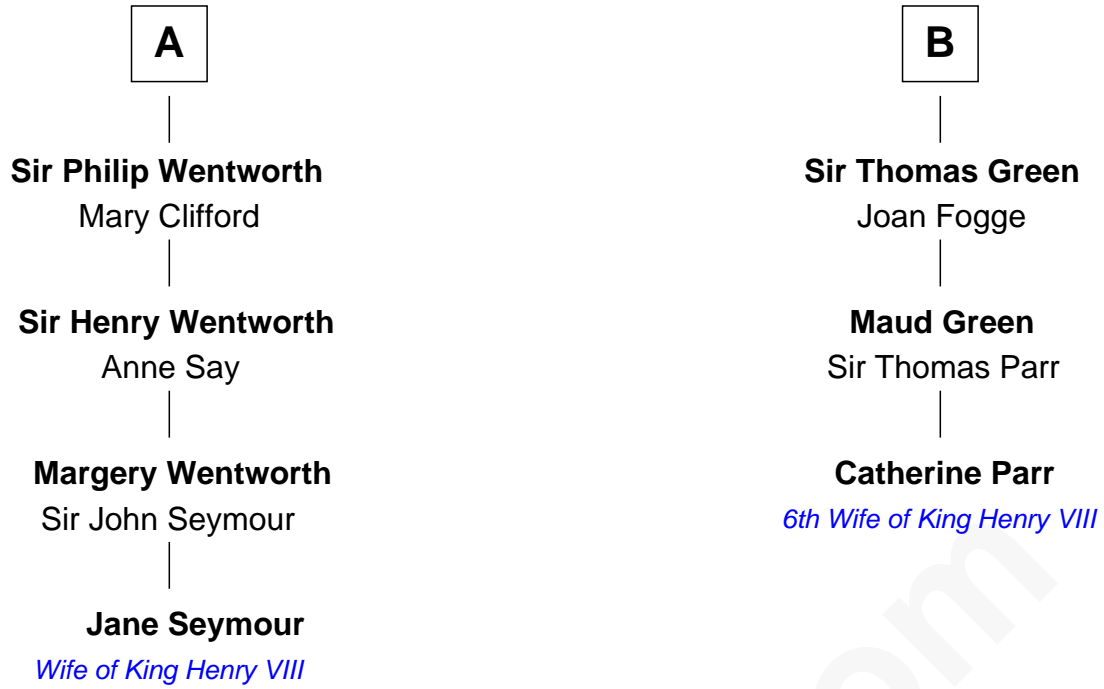

FamousKin.com Relationship Chart of

Jane Seymour

3rd Wife of King Henry VIII

9th cousin 1 time removed of

Catherine Parr

6th Wife of King Henry VIII

Sir William de Beauchamp

*with wife
Isabel Mauduit*

Sir Philip le Despencer
Joan de Cobham

Sir Gilbert Talbot
Pernel le Boteler

Sir Philip le Despencer
Elizabeth - - - - -

Sir Richard Talbot
Ankaret le Strange

Sir Philip le Despencer
Elizabeth de Tibetot

Mary Talbot
Sir Thomas Greene

Margery Despencer
Sir Roger Wentworth

Sir Thomas Greene
Marine Bellers

A

B

FamousKin.com