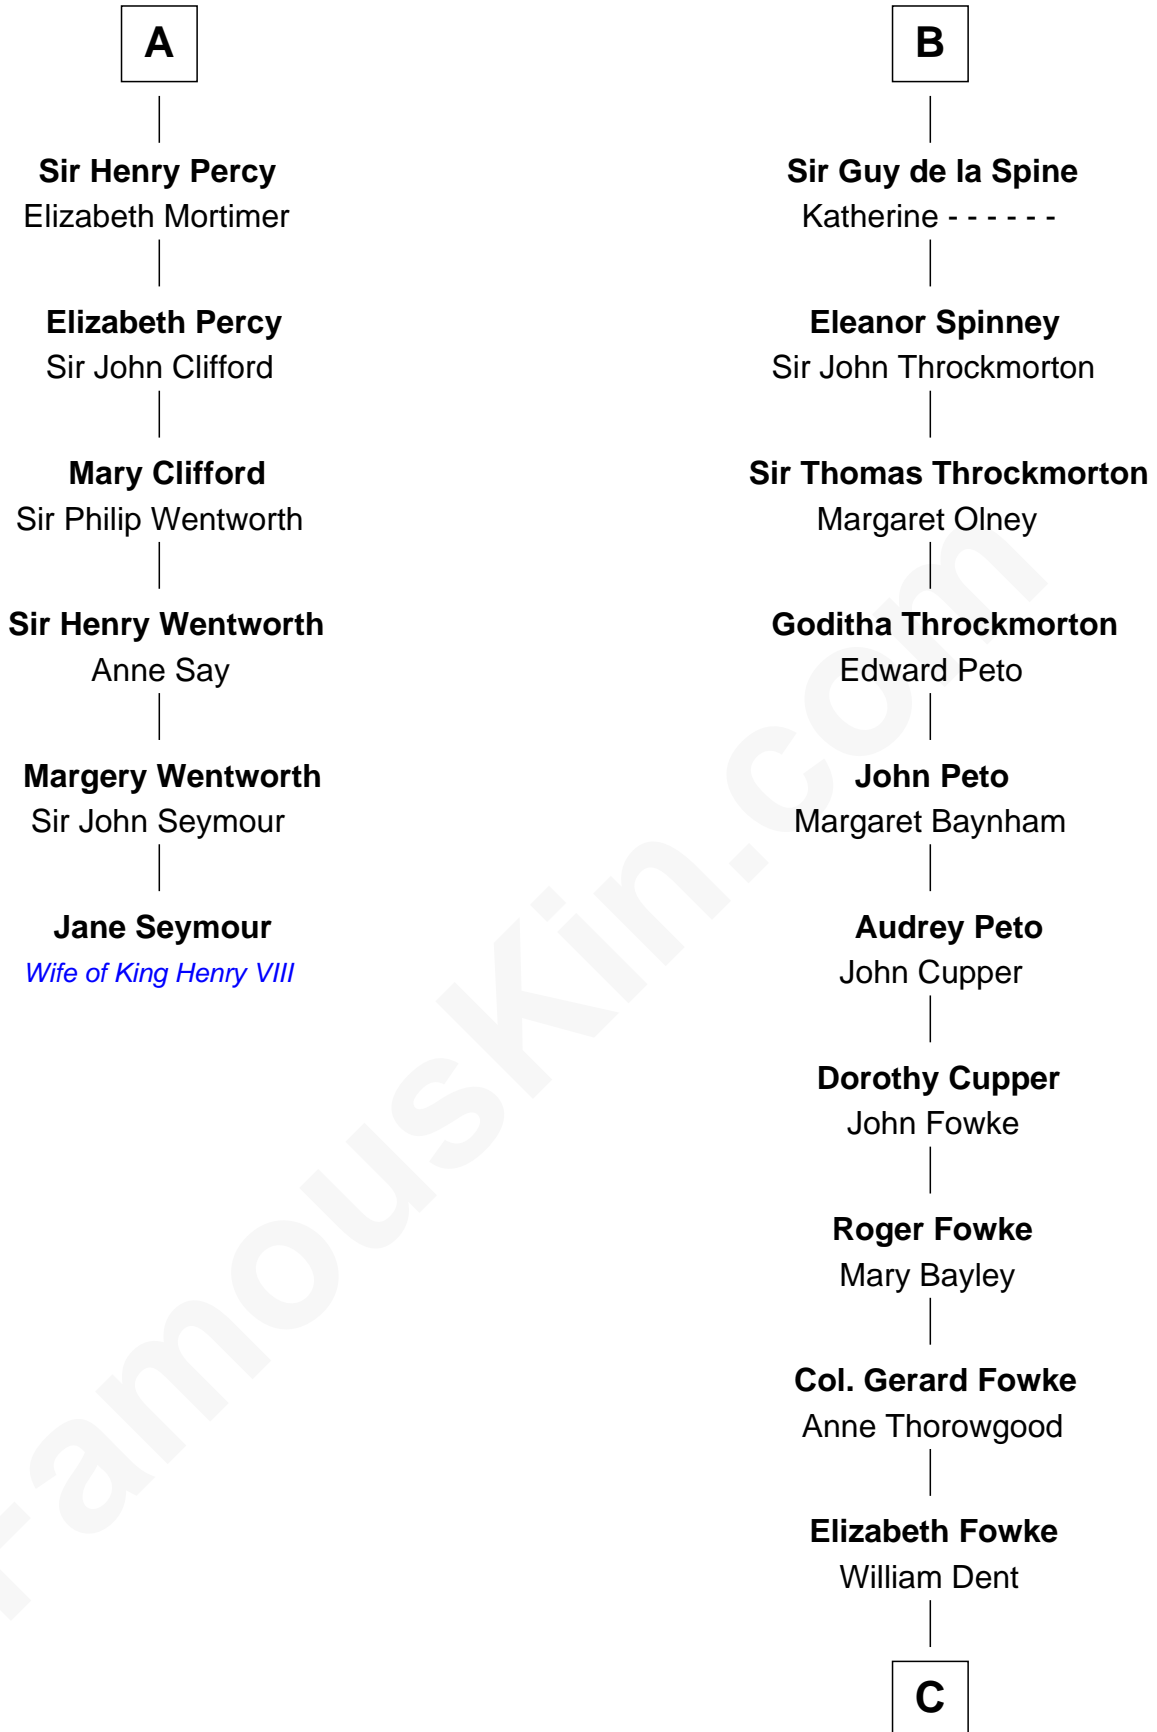

FamousKin.com

Relationship Chart of

Jane Seymour

3rd Wife of King Henry VIII

12th cousin 9 times removed of

General James Longstreet
Confederate Army - U.S. Civil War

C

George Dent

Anne Herbert

John Dent

Sarah Marshall

Thomas Marshall Dent

Anne Magruder

Mary Anna Dent

James Longstreet

General James Longstreet