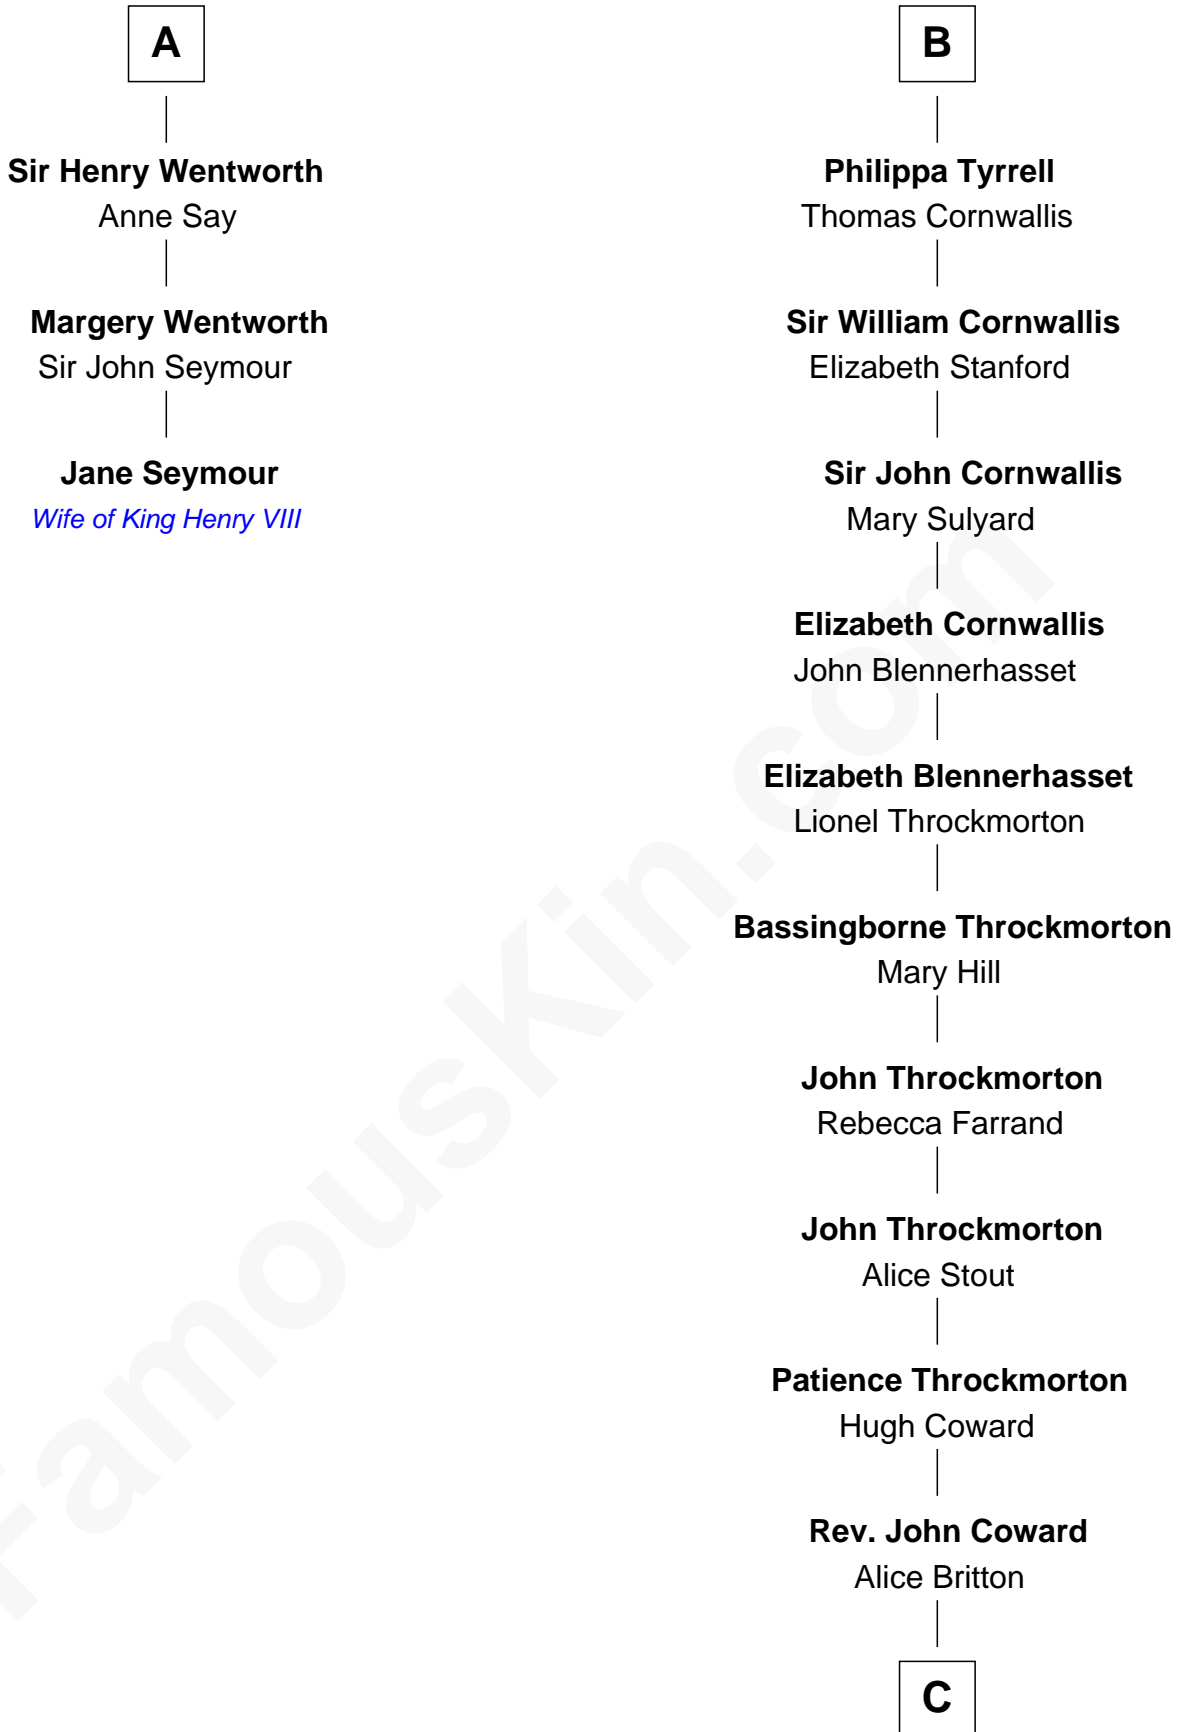

FamousKin.com

Relationship Chart of

Jane Seymour

3rd Wife of King Henry VIII

9th cousin 11 times removed of

General James Longstreet
Confederate Army - U.S. Civil War

C

Deliverance Coward

James FitzRandolph

Hannah FitzRandolph

William Longstreet

James Longstreet

Mary Anna Dent

General James Longstreet

Confederate Army - U.S. Civil War