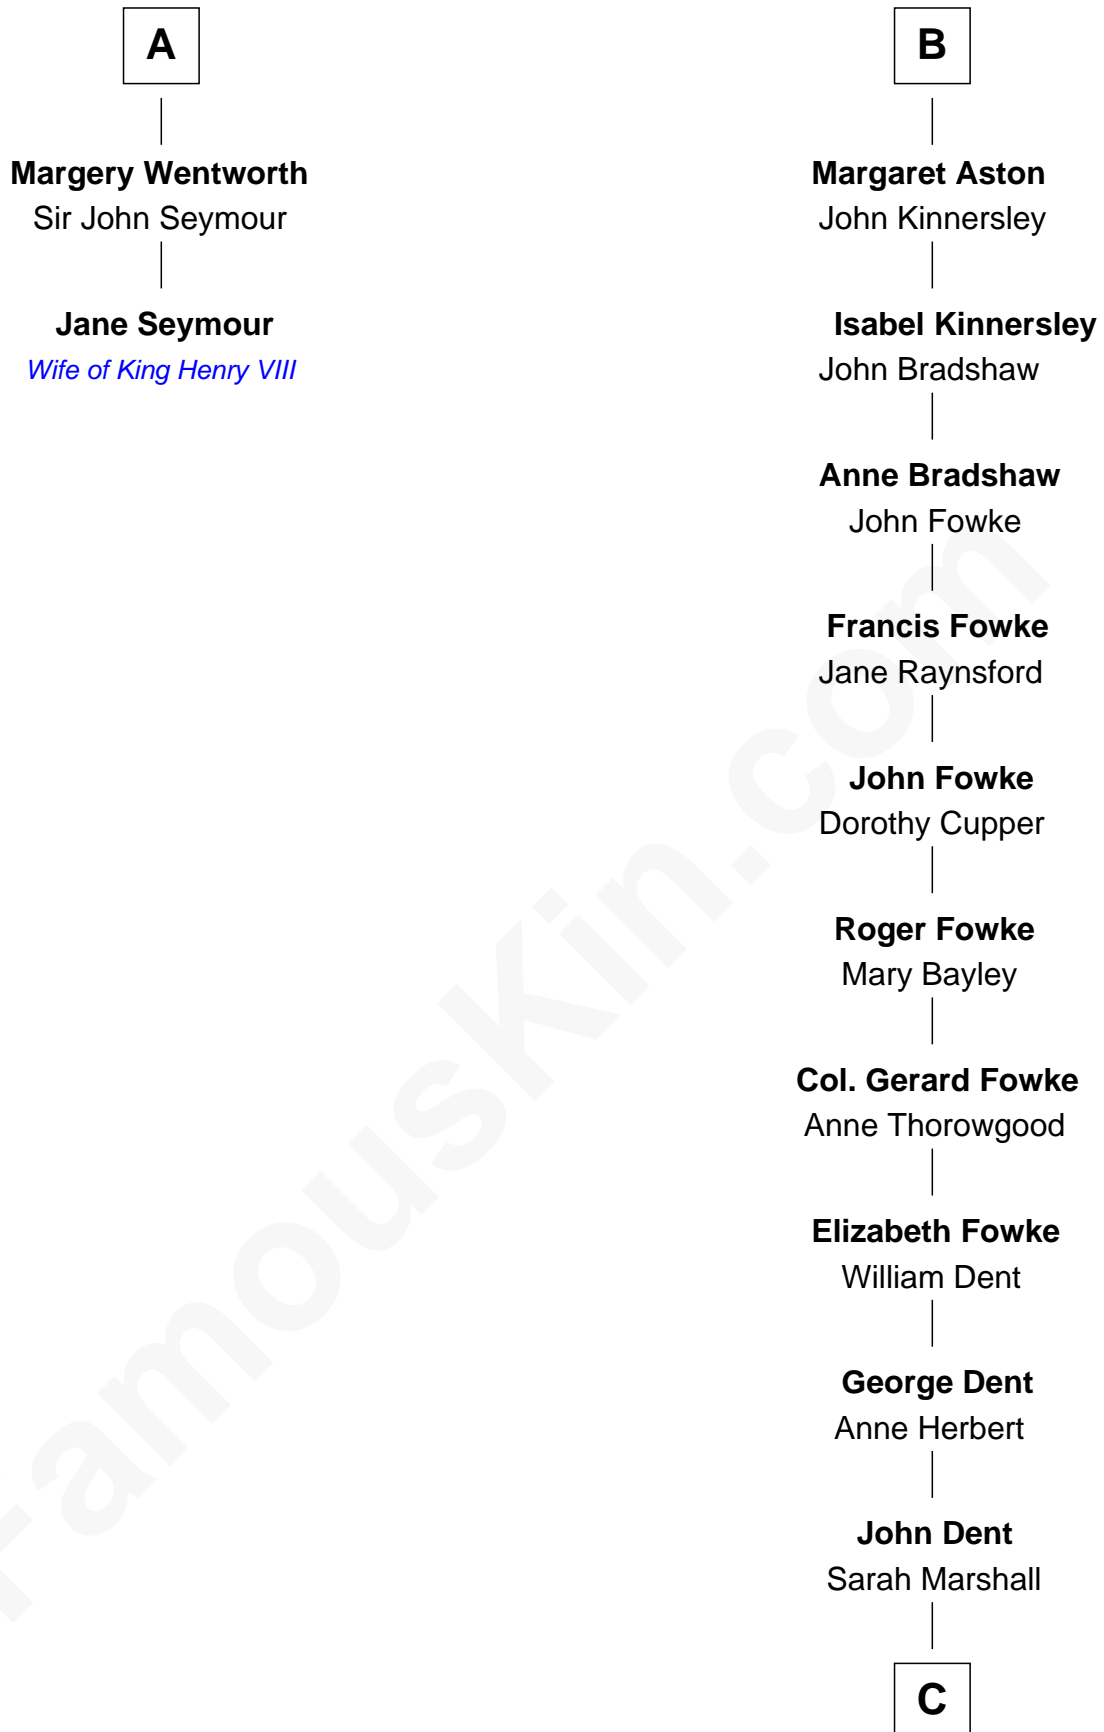

FamousKin.com

Relationship Chart of

Jane Seymour

3rd Wife of King Henry VIII

8th cousin 11 times removed of

General James Longstreet
Confederate Army - U.S. Civil War

C

Thomas Marshall Dent

Anne Magruder

Mary Anna Dent

James Longstreet

General James Longstreet

Confederate Army - U.S. Civil War

FamousKin.com