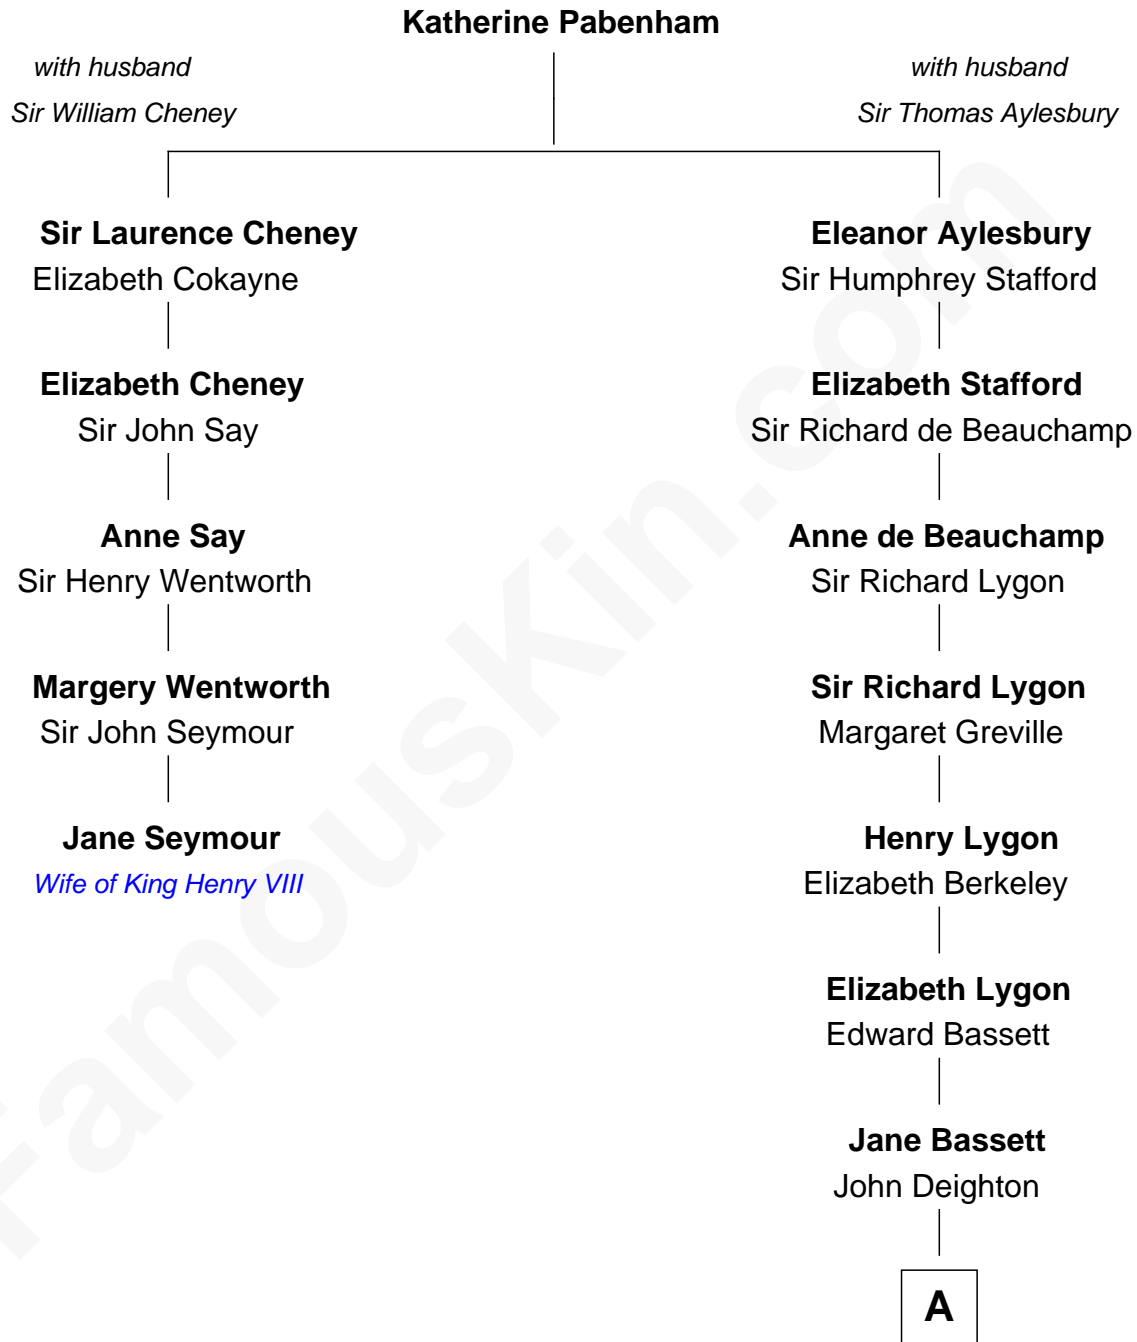

# FamousKin.com Relationship Chart of

**Jane Seymour**

*3rd Wife of King Henry VIII*

4th cousin 11 times removed of

**Jack London**

*Author of "The Call of the Wild"*

**A**

**Jane Deighton**

John Lugg

**Esther Lugg**

James Bell

**Esther Bell**

John Hall

**Charity Hall**

Joseph Wellman

**Adam Wellman**

Esther Mann

**Joel Wellman**

Betsey Baker

**Marshall Daniel Wellman**

Eleanor Garrett Jones

**Flora Wellman**

William Henry Chaney

**Jack London**