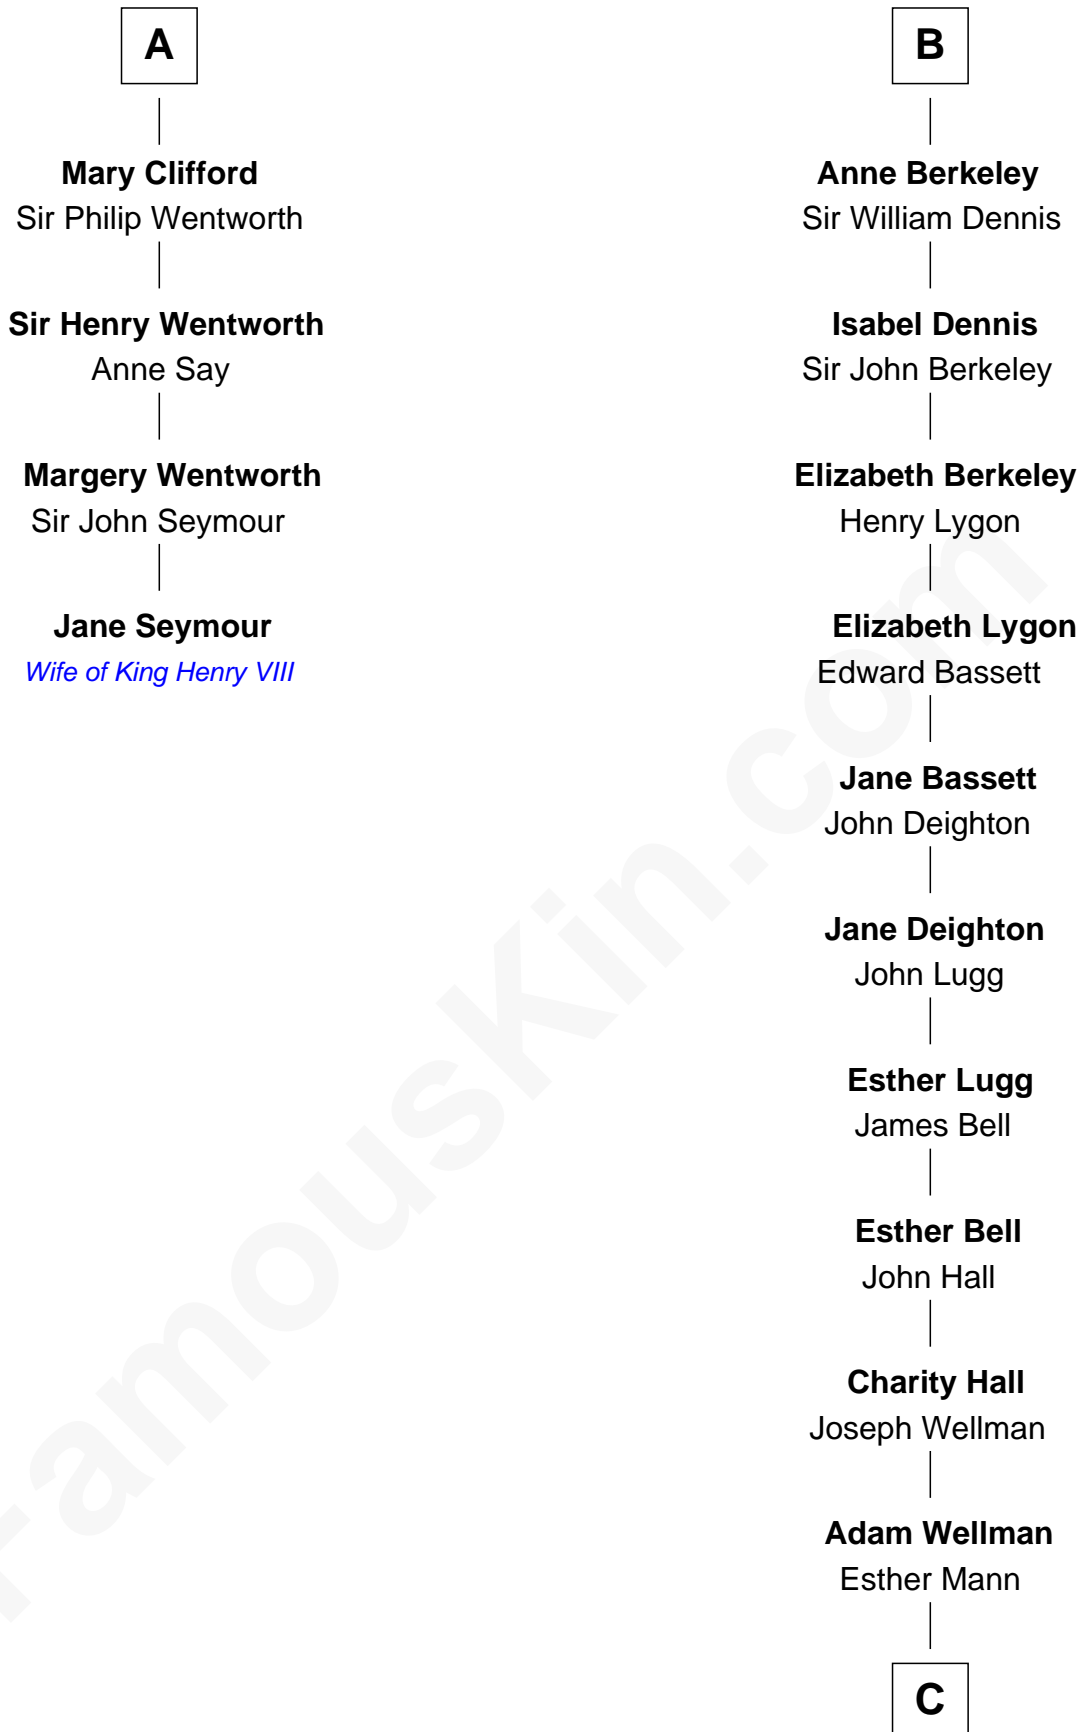

FamousKin.com Relationship Chart of

Jane Seymour

3rd Wife of King Henry VIII

10th cousin 10 times removed of

Jack London

Author of "The Call of the Wild"

C

—
Joel Wellman

Betsey Baker

—
Marshall Daniel Wellman

Eleanor Garrett Jones

—
Flora Wellman

William Henry Chaney

—
Jack London

Author of "The Call of the Wild"