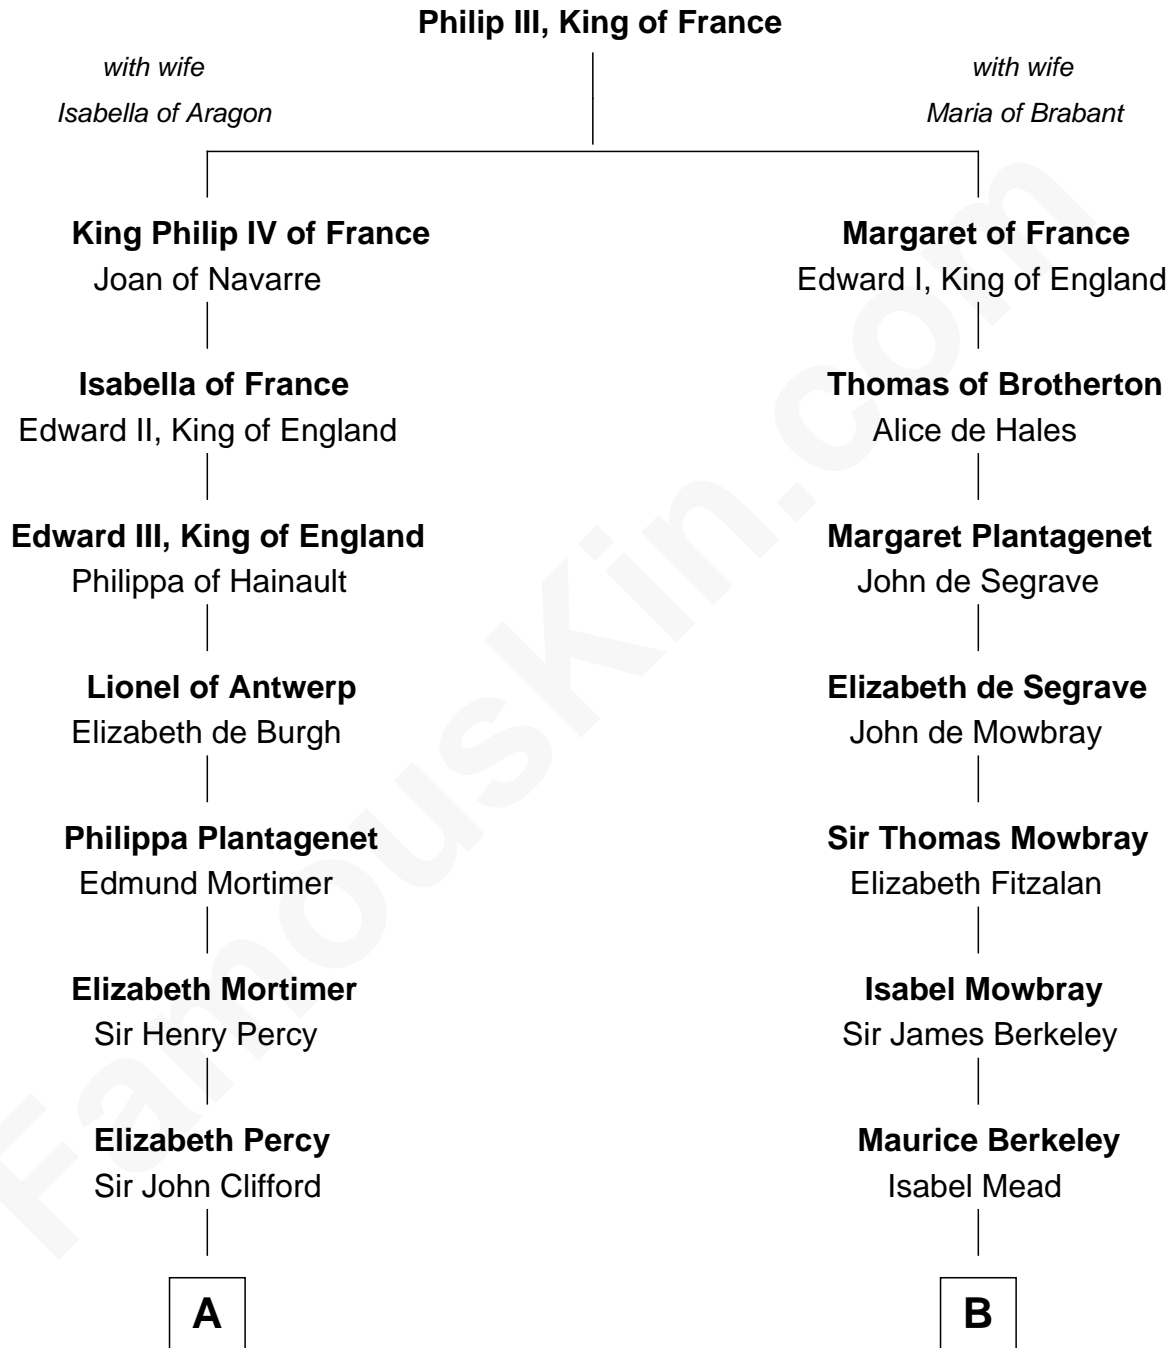

FamousKin.com Relationship Chart of

Jane Seymour

3rd Wife of King Henry VIII

10th cousin 10 times removed of

Jack London

Author of "The Call of the Wild"

C

—
Joel Wellman

Betsey Baker

—
Marshall Daniel Wellman

Eleanor Garrett Jones

—
Flora Wellman

William Henry Chaney

—
Jack London

Author of "The Call of the Wild"