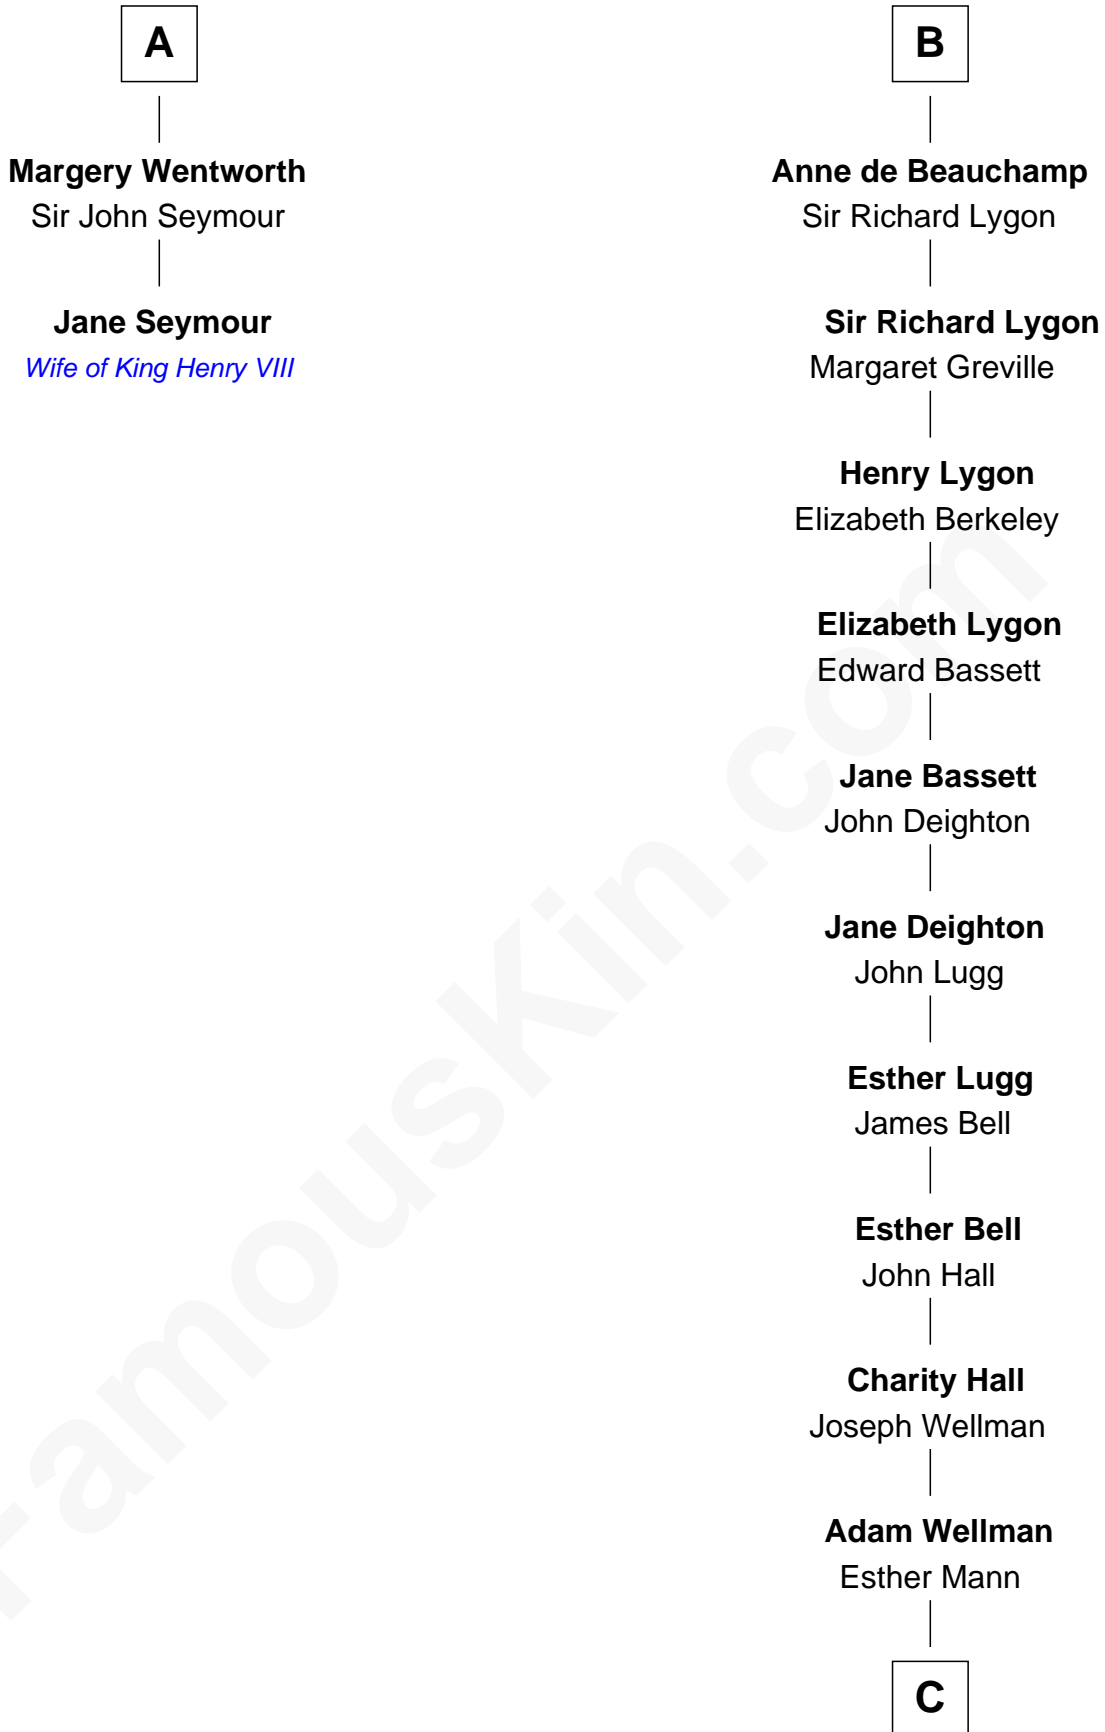

# FamousKin.com Relationship Chart of

**Jane Seymour**

*3rd Wife of King Henry VIII*

8th cousin 12 times removed of

**Jack London**

*Author of "The Call of the Wild"*

**C**

—  
**Joel Wellman**

Betsey Baker

—  
**Marshall Daniel Wellman**

Eleanor Garrett Jones

—  
**Flora Wellman**

William Henry Chaney

—  
**Jack London**

*Author of "The Call of the Wild"*