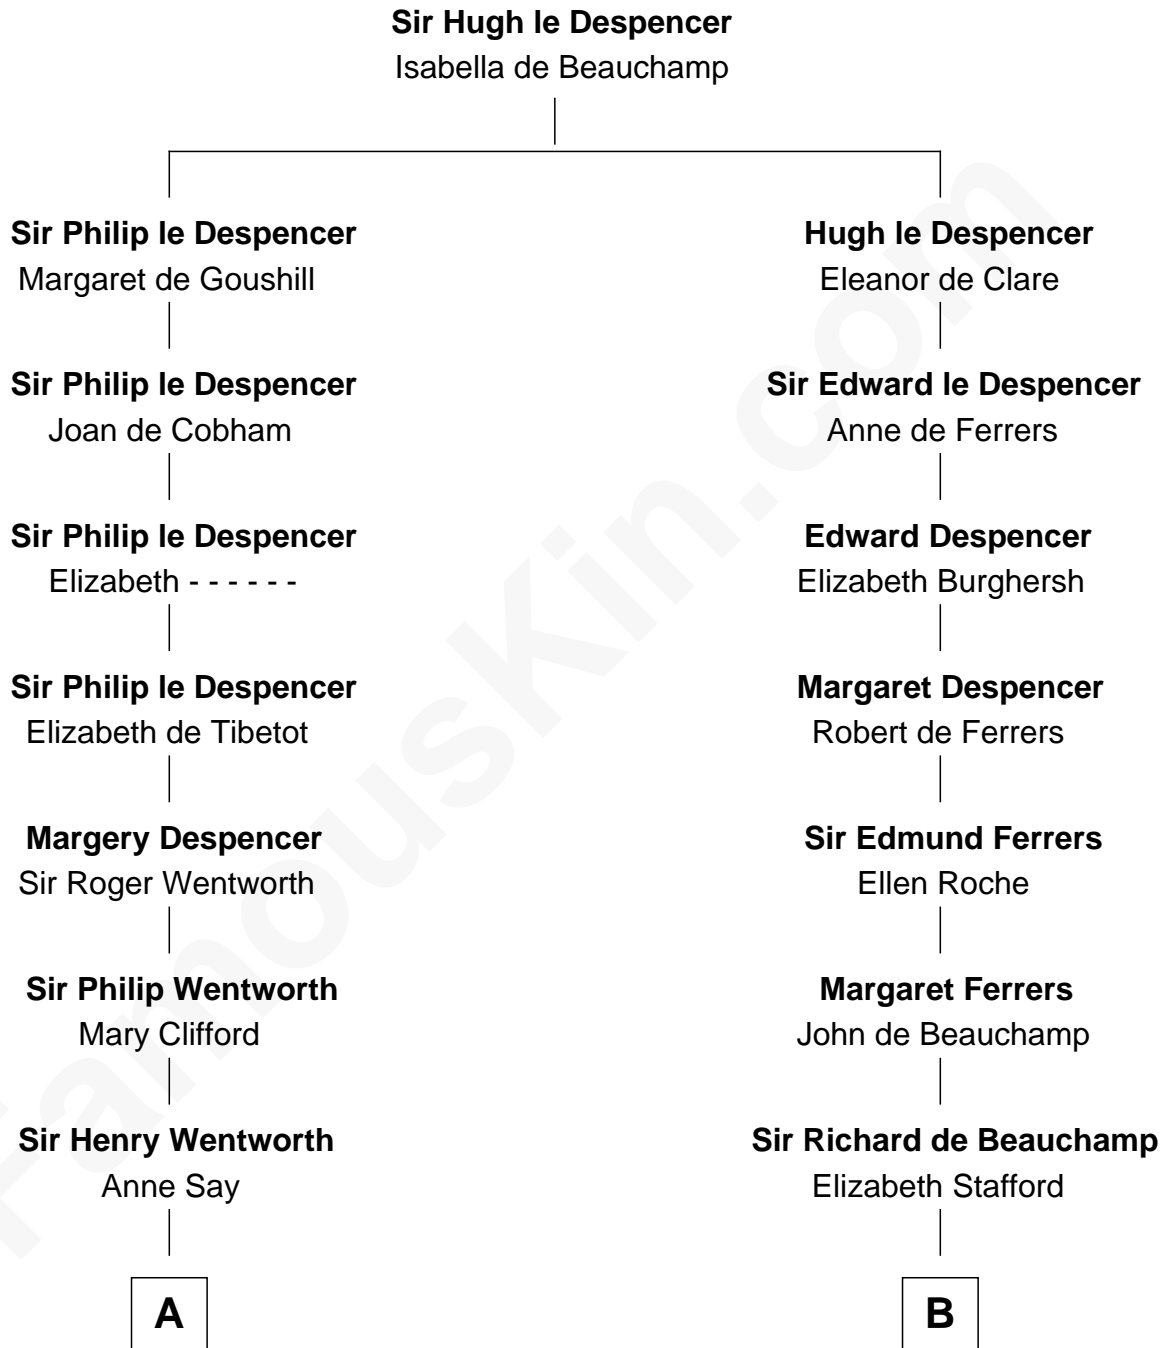

# FamousKin.com Relationship Chart of

**Jane Seymour**

*3rd Wife of King Henry VIII*

8th cousin 12 times removed of

**Jack London**

*Author of "The Call of the Wild"*

**C**

—  
**Joel Wellman**

Betsey Baker

—  
**Marshall Daniel Wellman**

Eleanor Garrett Jones

—  
**Flora Wellman**

William Henry Chaney

—  
**Jack London**

*Author of "The Call of the Wild"*