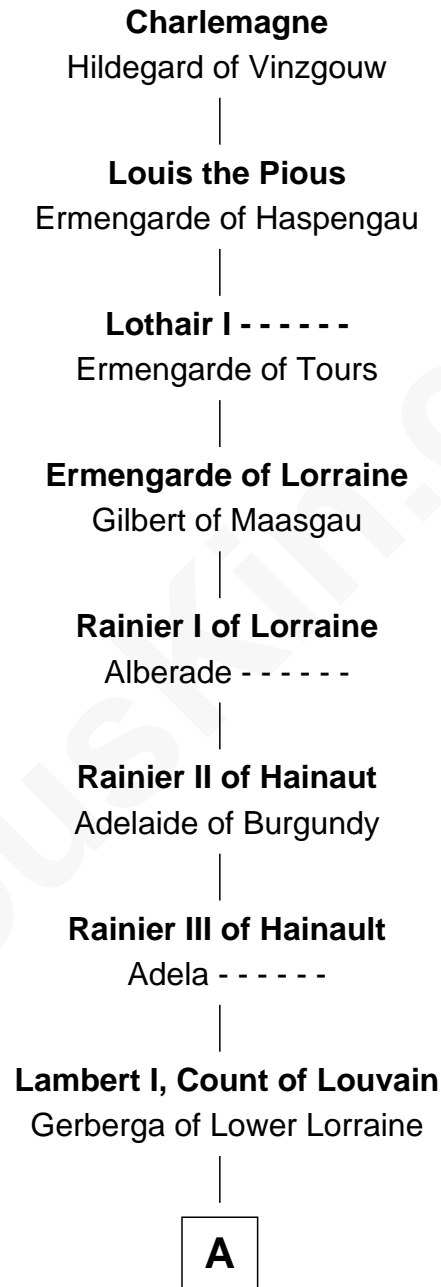

FamousKin.com Relationship Chart of

Jane Seymour

3rd Wife of King Henry VIII

22nd Great-granddaughter of

Charlemagne

King of the Franks

A

Mathilde of Louvain
Eustace I of Boulogne

Lambert II of Lens
Adelaide of Normandy

Judith of Lens
Waltheof II of Northumbria

Maud of Northumberland
David I, King of Scotland

Henry of Huntingdon
Ada de Warenne

David of Huntingdon
Maud of Chester

Ada of Huntingdon
Sir Henry de Hastings