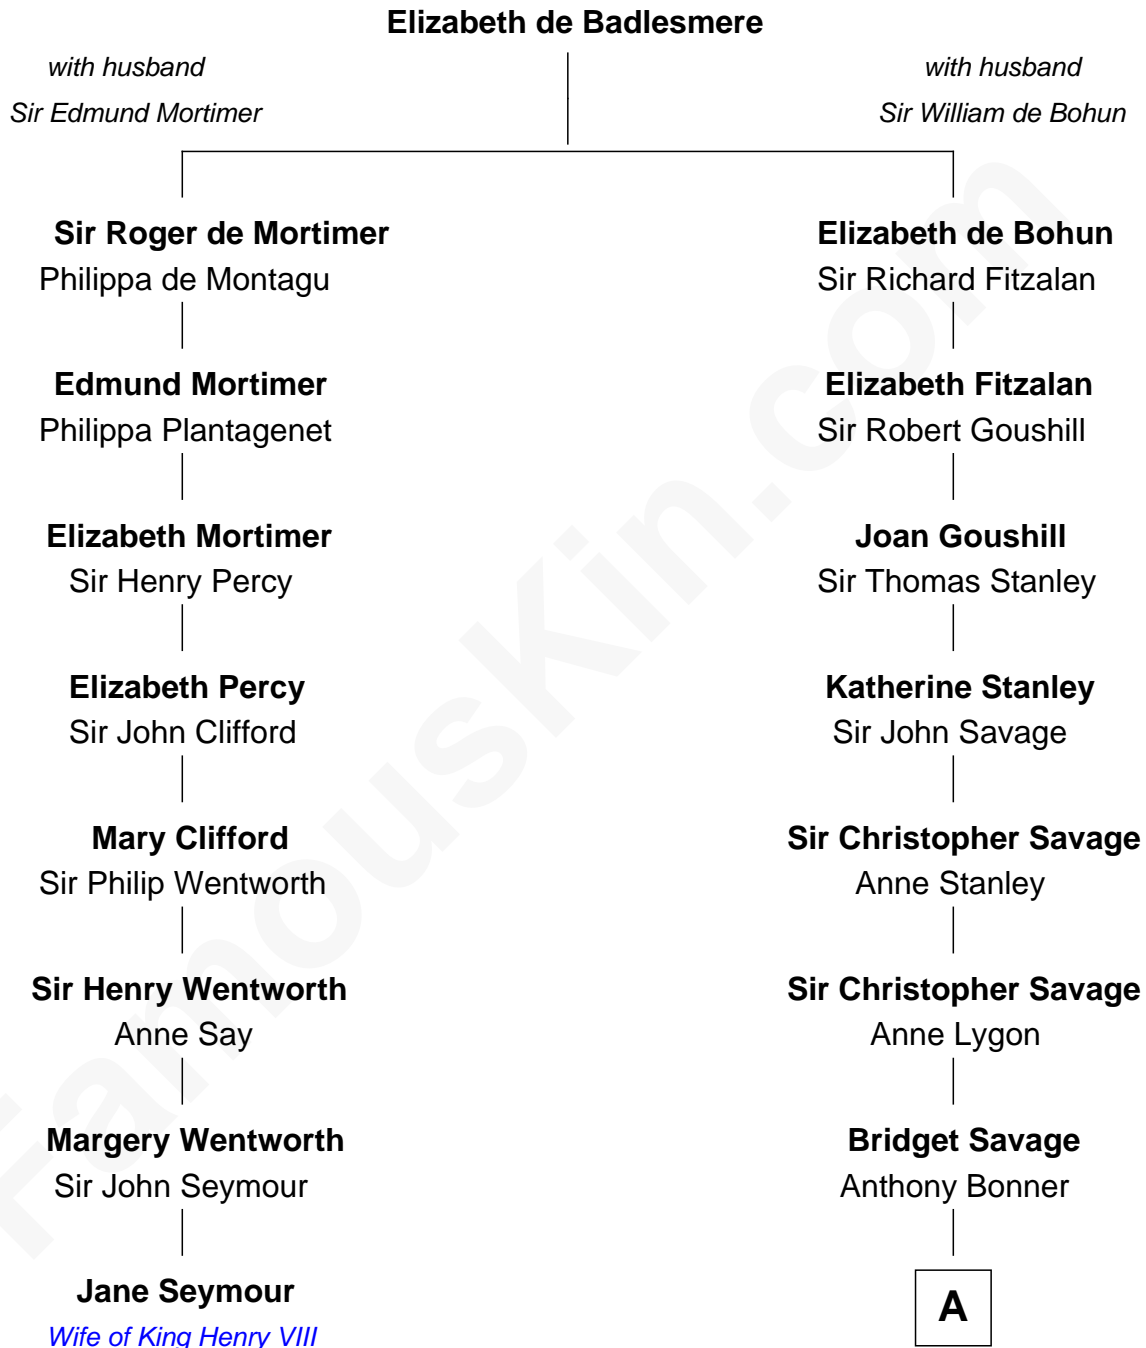

FamousKin.com Relationship Chart of

Jane Seymour

3rd Wife of King Henry VIII

7th cousin 11 times removed of

Thomas Pynchon

American Novelist

A

Mary Bonner

William Yonge

Bridget Yonge

George Wyllys

Amy Wyllys

Maj. John Pynchon

John Pynchon

Margaret Hubbard

William Pynchon