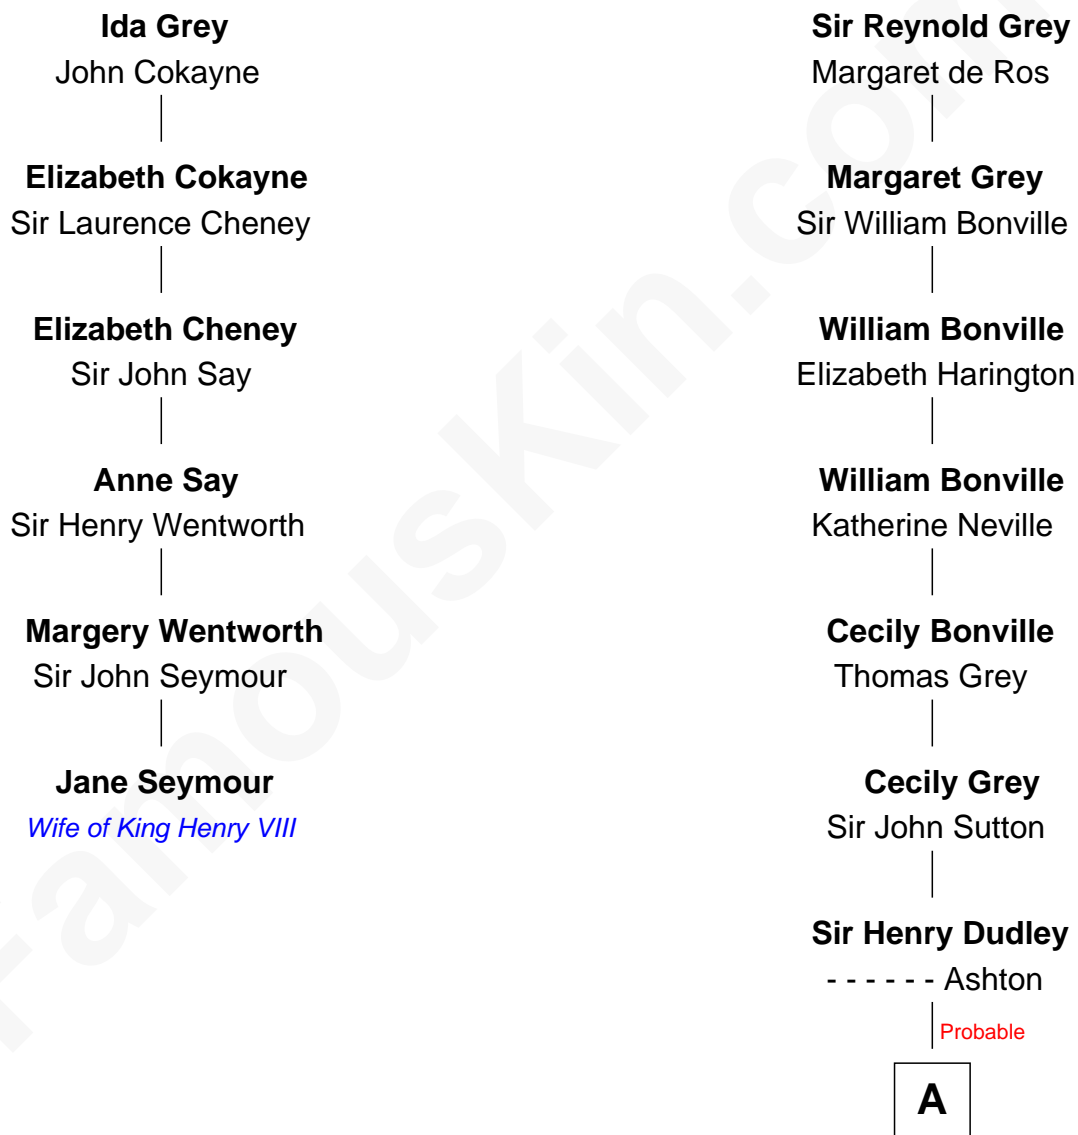

FamousKin.com Relationship Chart of

Jane Seymour

3rd Wife of King Henry VIII

5th cousin 13 times removed of

James Sherman

27th U.S. Vice-President

Sir Reynold de Grey

Eleanor le Strange

A

Roger Dudley
Susanna Thorne

Gov. Thomas Dudley
Dorothy York

Anne Dudley
Gov. Simon Bradstreet

Dorothy Bradstreet
Rev. Seaborn Cotton

Rev. John Cotton
Anne Lake

Mary Cotton
Rev. John Whiting

Thomas Whiting
Lydia Parker