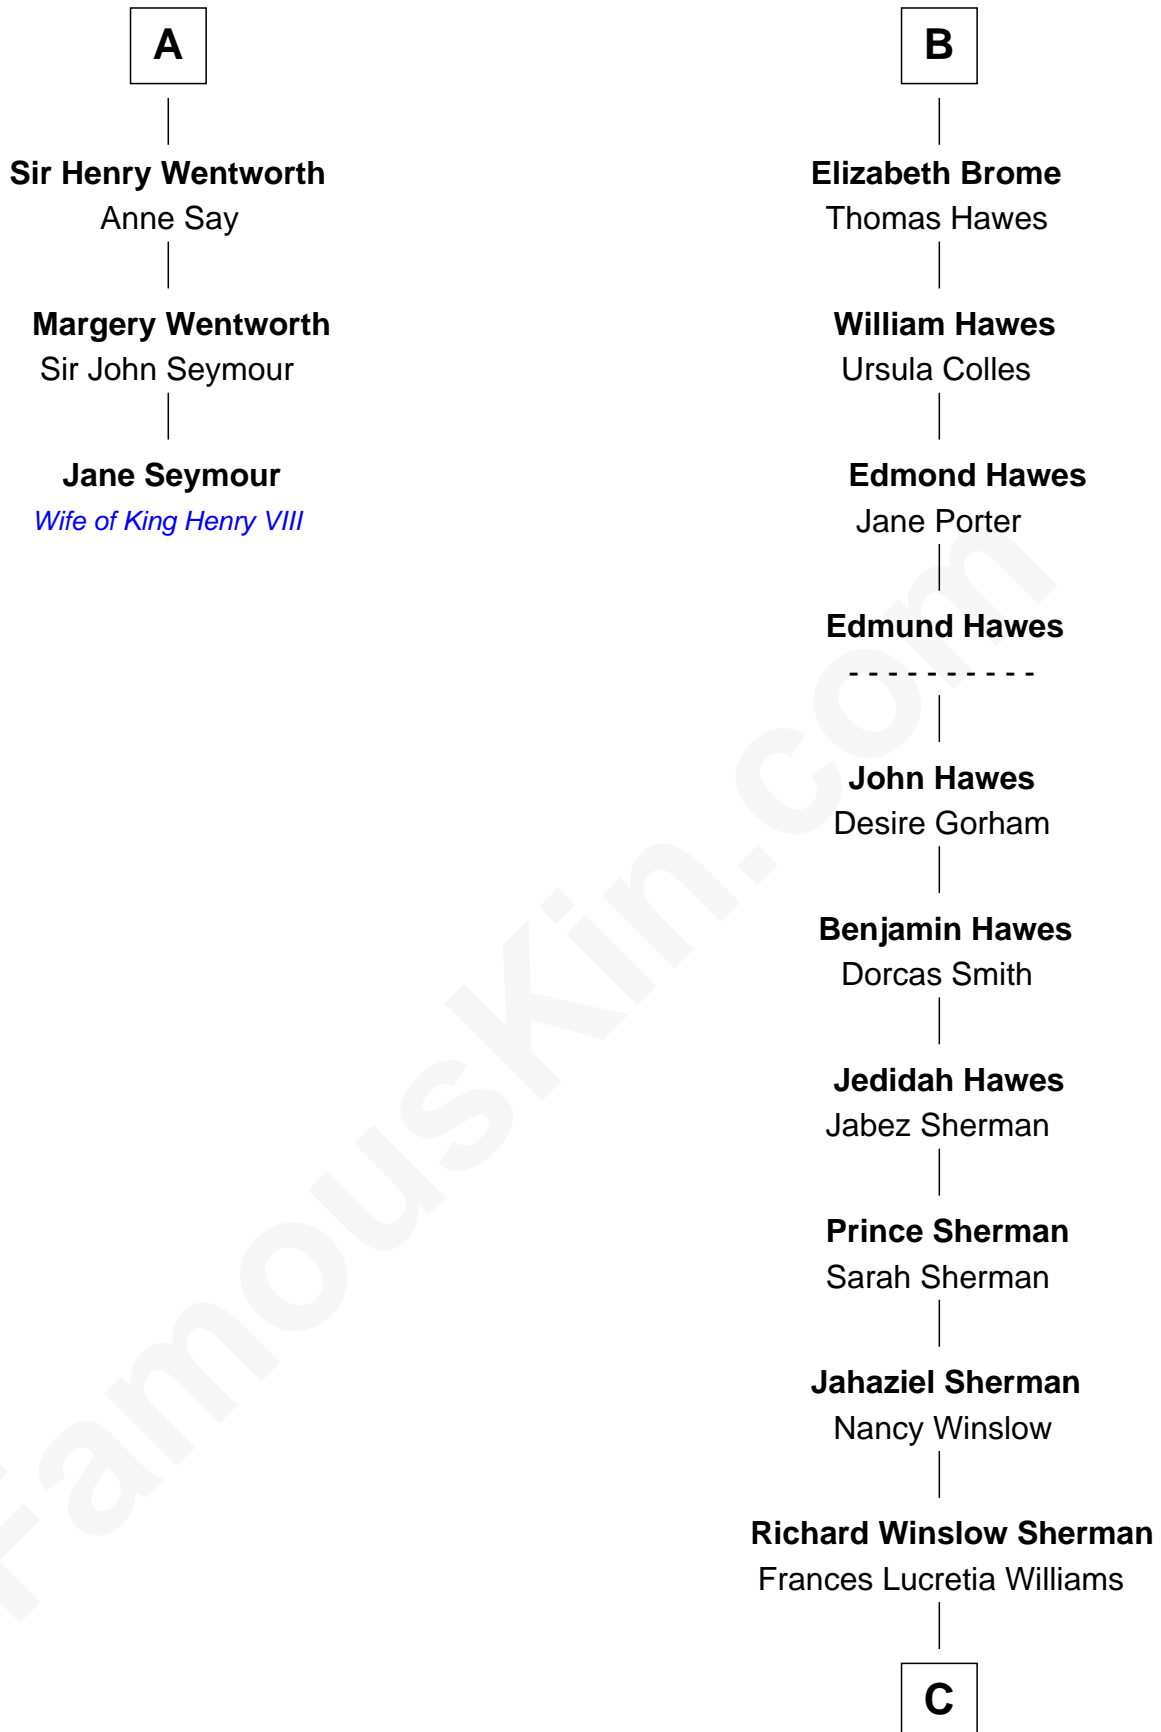

# FamousKin.com Relationship Chart of

**Jane Seymour**

*3rd Wife of King Henry VIII*

9th cousin 9 times removed of

**James Sherman**

*27th U.S. Vice-President*

**Sir Robert de Ros**

Isabel de Aubeney

C

**Mary Frances Sherman**  
Richard Updike Sherman

**James Sherman**  
*27th U.S. Vice-President*

FamousKin.com