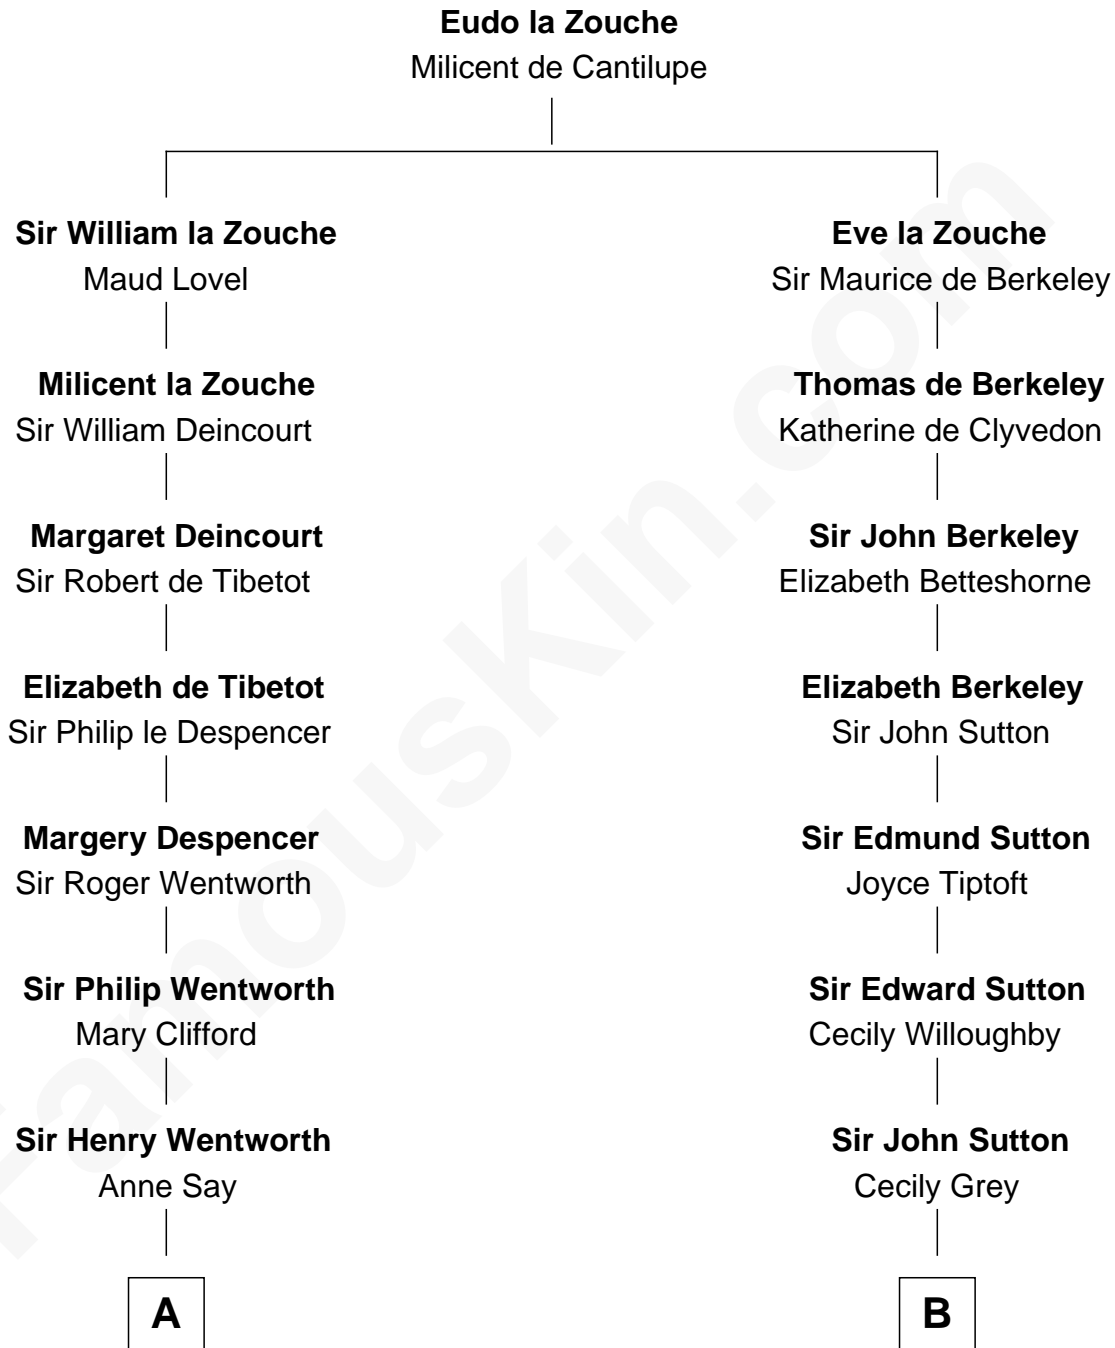

FamousKin.com Relationship Chart of

Jane Seymour

3rd Wife of King Henry VIII

8th cousin 11 times removed of

James Sherman

27th U.S. Vice-President

C

Frances Lucretia Williams

Richard Winslow Sherman

Mary Frances Sherman

Richard Updike Sherman

James Sherman

27th U.S. Vice-President

FamousKin.com