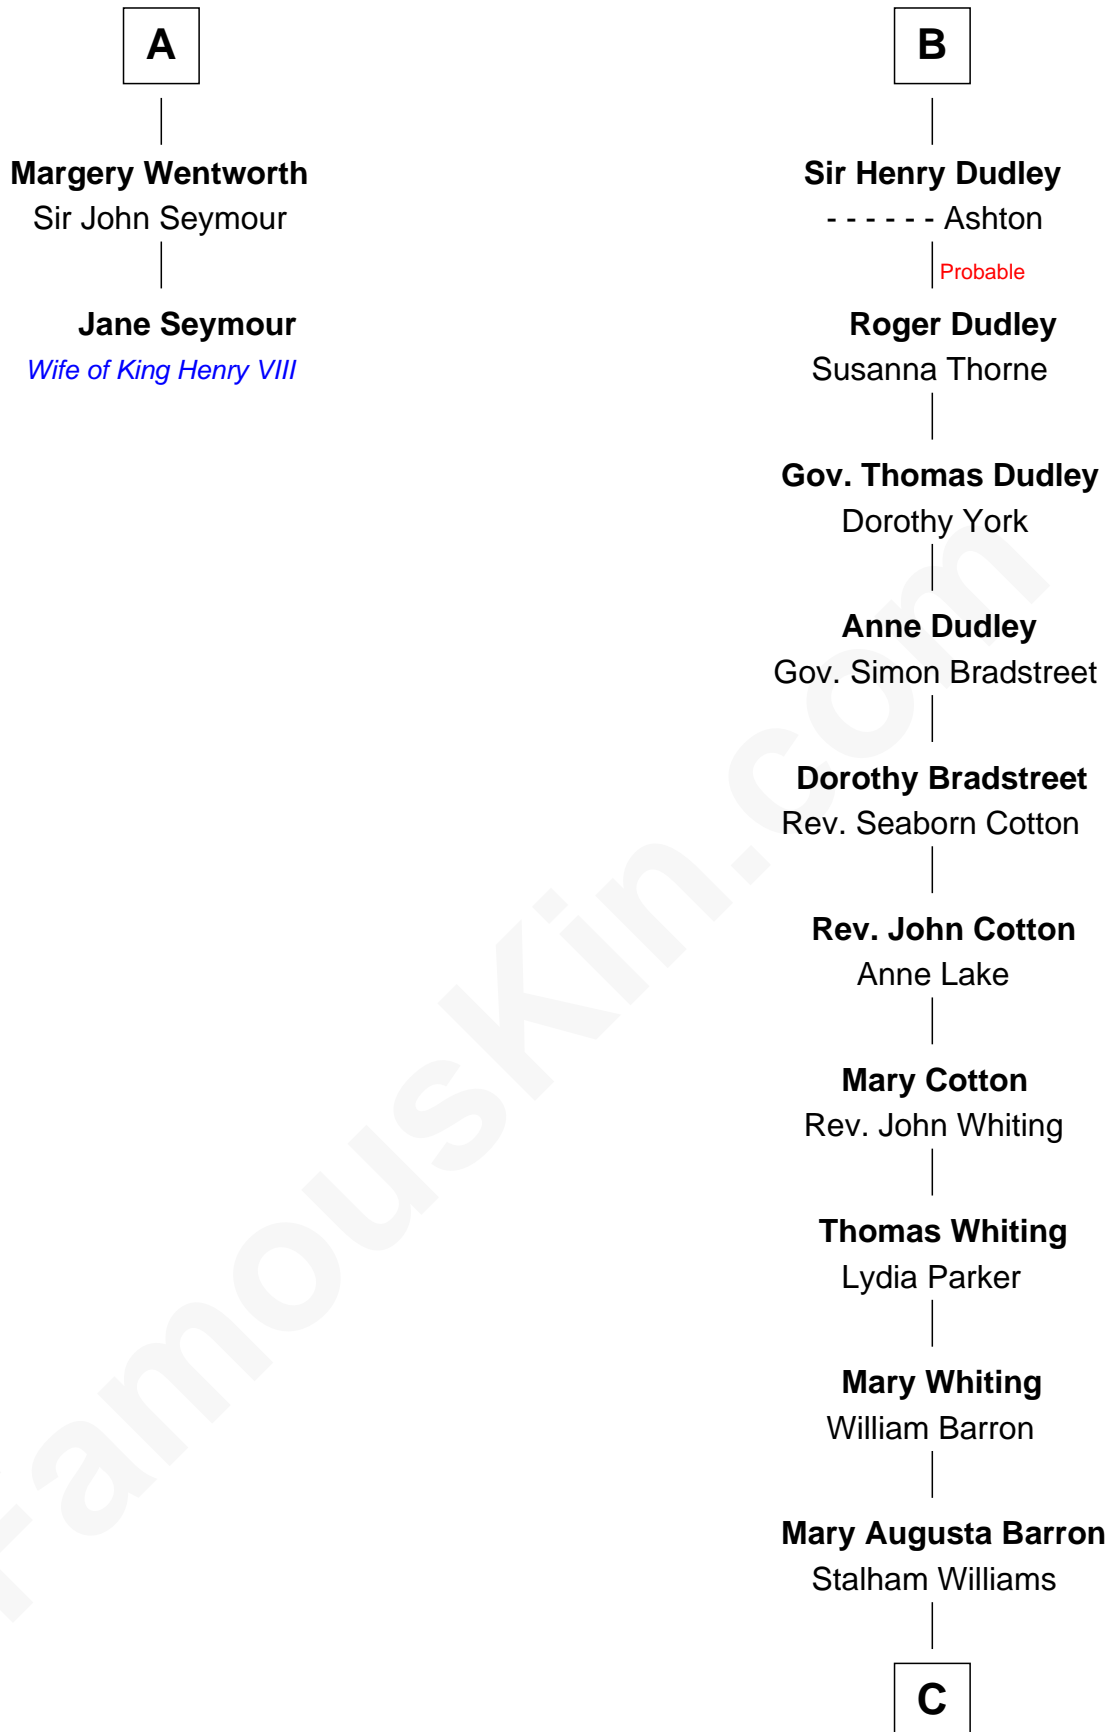

FamousKin.com Relationship Chart of

Jane Seymour

3rd Wife of King Henry VIII

8th cousin 11 times removed of

James Sherman

27th U.S. Vice-President

C

Frances Lucretia Williams

Richard Winslow Sherman

Mary Frances Sherman

Richard Updike Sherman

James Sherman

27th U.S. Vice-President

FamousKin.com