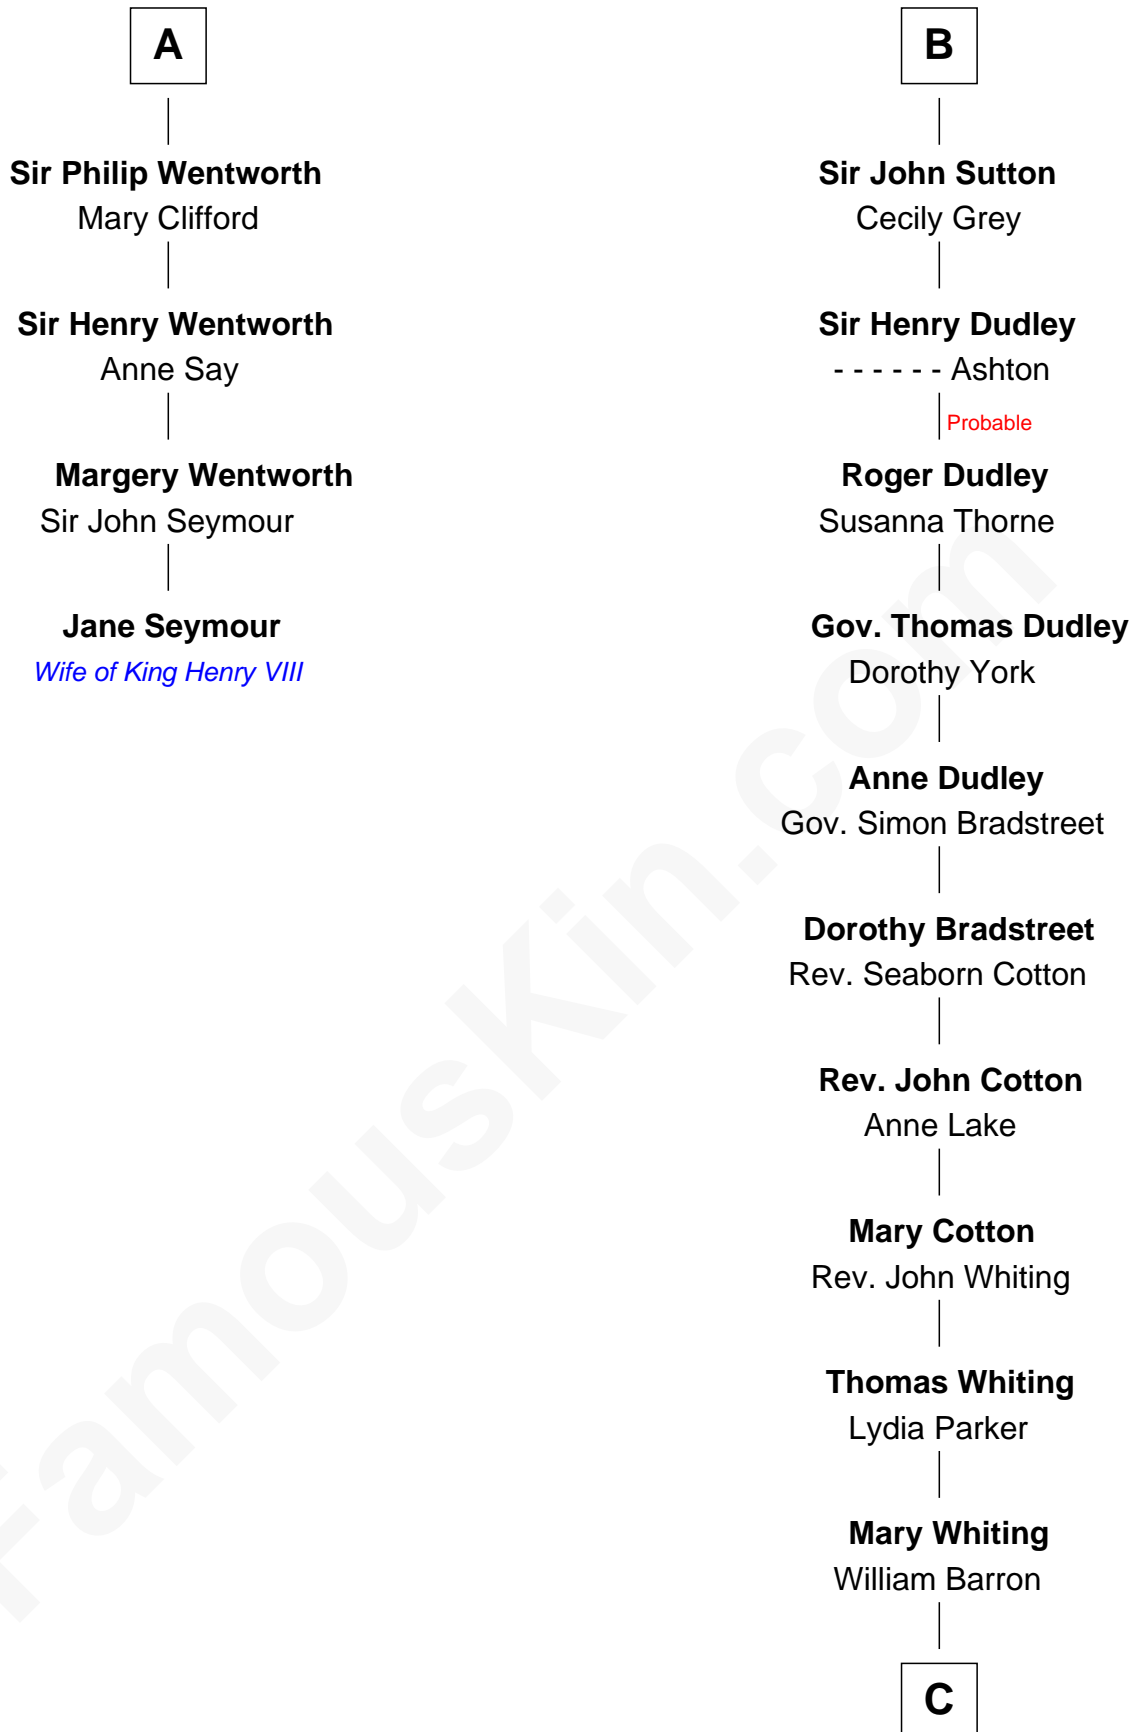

# FamousKin.com Relationship Chart of

**Jane Seymour**

*3rd Wife of King Henry VIII*

10th cousin 10 times removed of

**James Sherman**

*27th U.S. Vice-President*

**Sir William de Ferrers**

*with wife  
Sibyl Marshal*

**John Deincourt**  
-----

**Thomas de Berkeley**  
Katherine de Clyvedon

**Sir William Deincourt**  
Milicent la Zouche

**Sir John Berkeley**  
Elizabeth Betteshorne

**Margaret Deincourt**  
Sir Robert de Tibetot

**Elizabeth Berkeley**  
Sir John Sutton

**Elizabeth de Tibetot**  
Sir Philip le Despencer

**Sir Edmund Sutton**  
Joyce Tiptoft

**Margery Despencer**  
Sir Roger Wentworth

**Sir Edward Sutton**  
Cecily Willoughby

**A**

**B**

C

**Mary Augusta Barron**

Stalham Williams

**Frances Lucretia Williams**

Richard Winslow Sherman

**Mary Frances Sherman**