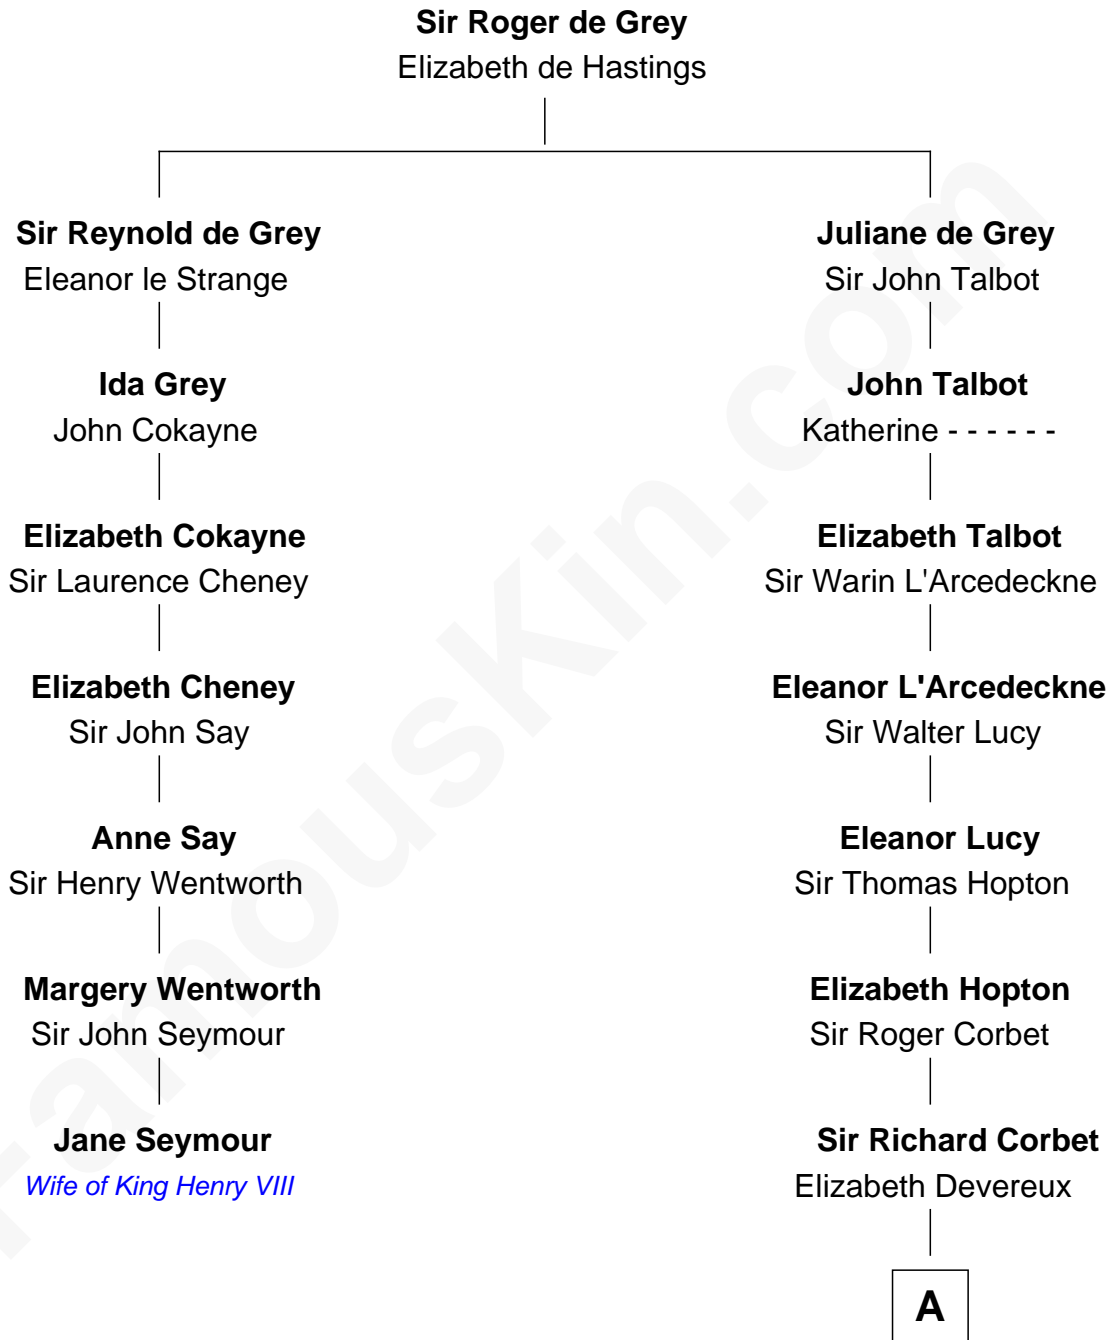

FamousKin.com

Relationship Chart of

Jane Seymour

3rd Wife of King Henry VIII

6th cousin 15 times removed of

Allen Dulles

5th Director of the C.I.A.

B

Joanna Leffingwell

Charles Lathrop

Harriet Wadsworth Lathrop

Rev. Miron Winslow

Harriet Lathrop Winslow

Rev. John Welsh Dulles

Allen Macy Dulles

Edith Foster