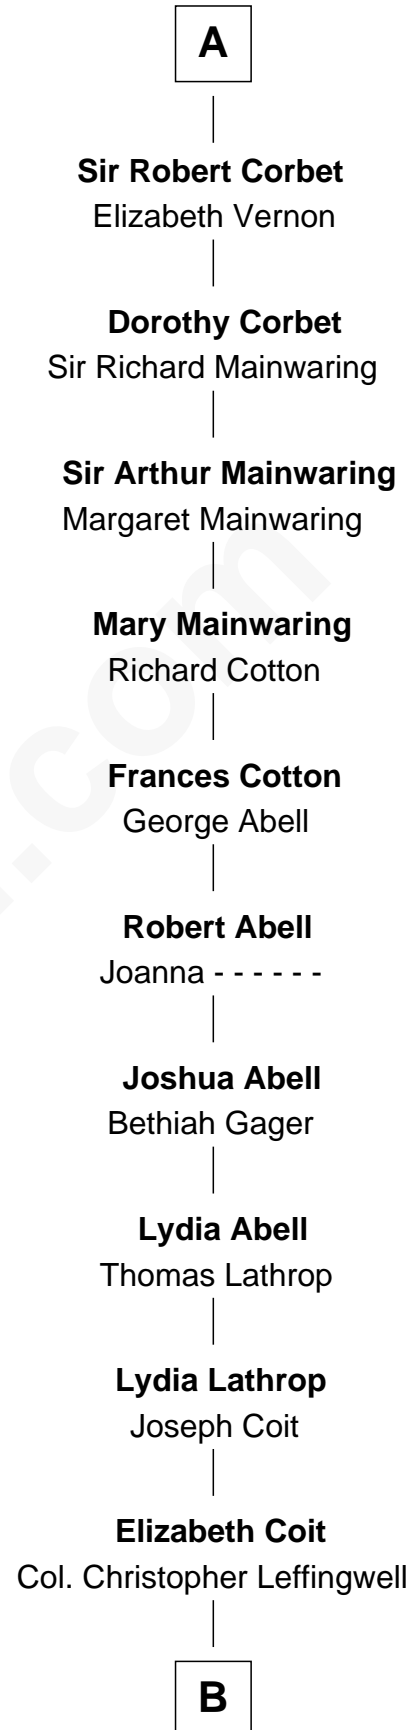

FamousKin.com

Relationship Chart of

Jane Seymour

3rd Wife of King Henry VIII

6th cousin 15 times removed of

Allen Dulles

5th Director of the C.I.A.

B

Joanna Leffingwell

Charles Lathrop

Harriet Wadsworth Lathrop

Rev. Miron Winslow

Harriet Lathrop Winslow

Rev. John Welsh Dulles

Allen Macy Dulles

Edith Foster