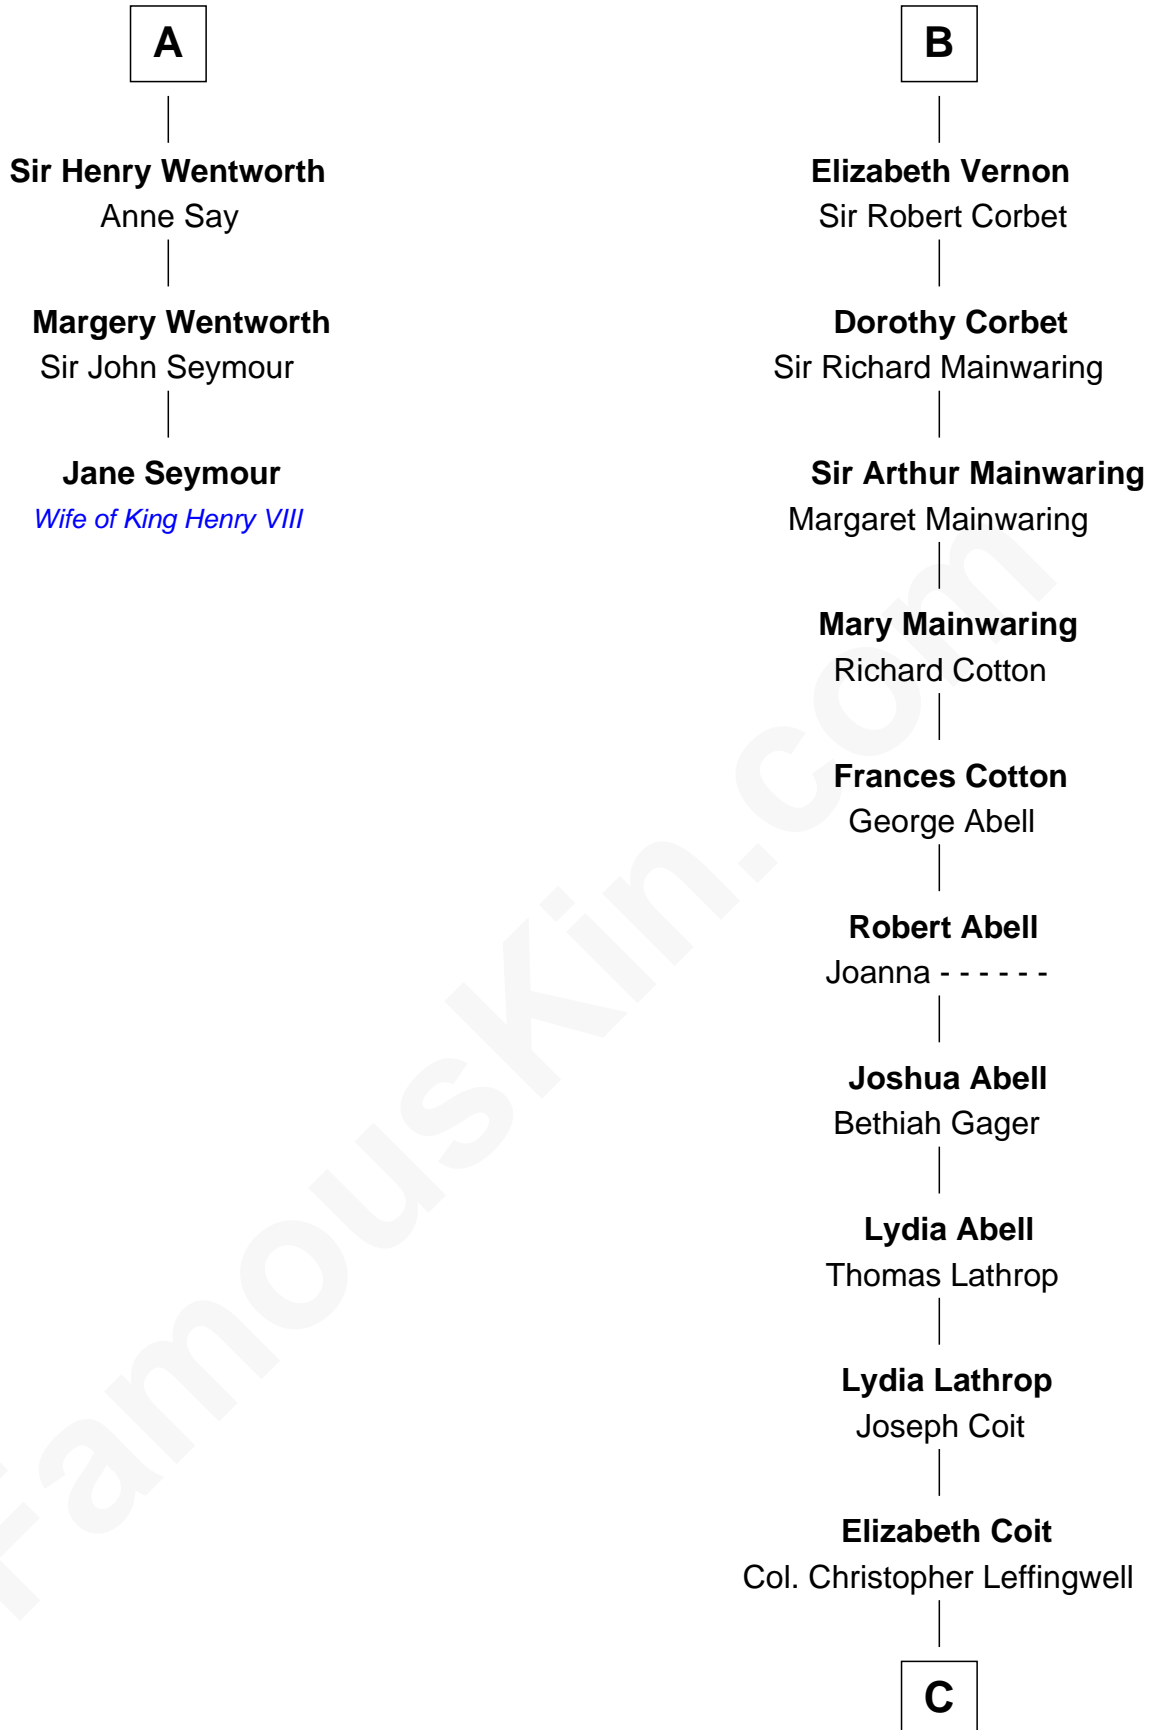

FamousKin.com Relationship Chart of

Jane Seymour

3rd Wife of King Henry VIII

9th cousin 12 times removed of

Allen Dulles

5th Director of the C.I.A.

C

Joanna Leffingwell

Charles Lathrop

Harriet Wadsworth Lathrop

Rev. Miron Winslow

Harriet Lathrop Winslow

Rev. John Welsh Dulles

Allen Macy Dulles

Edith Foster

Allen Dulles