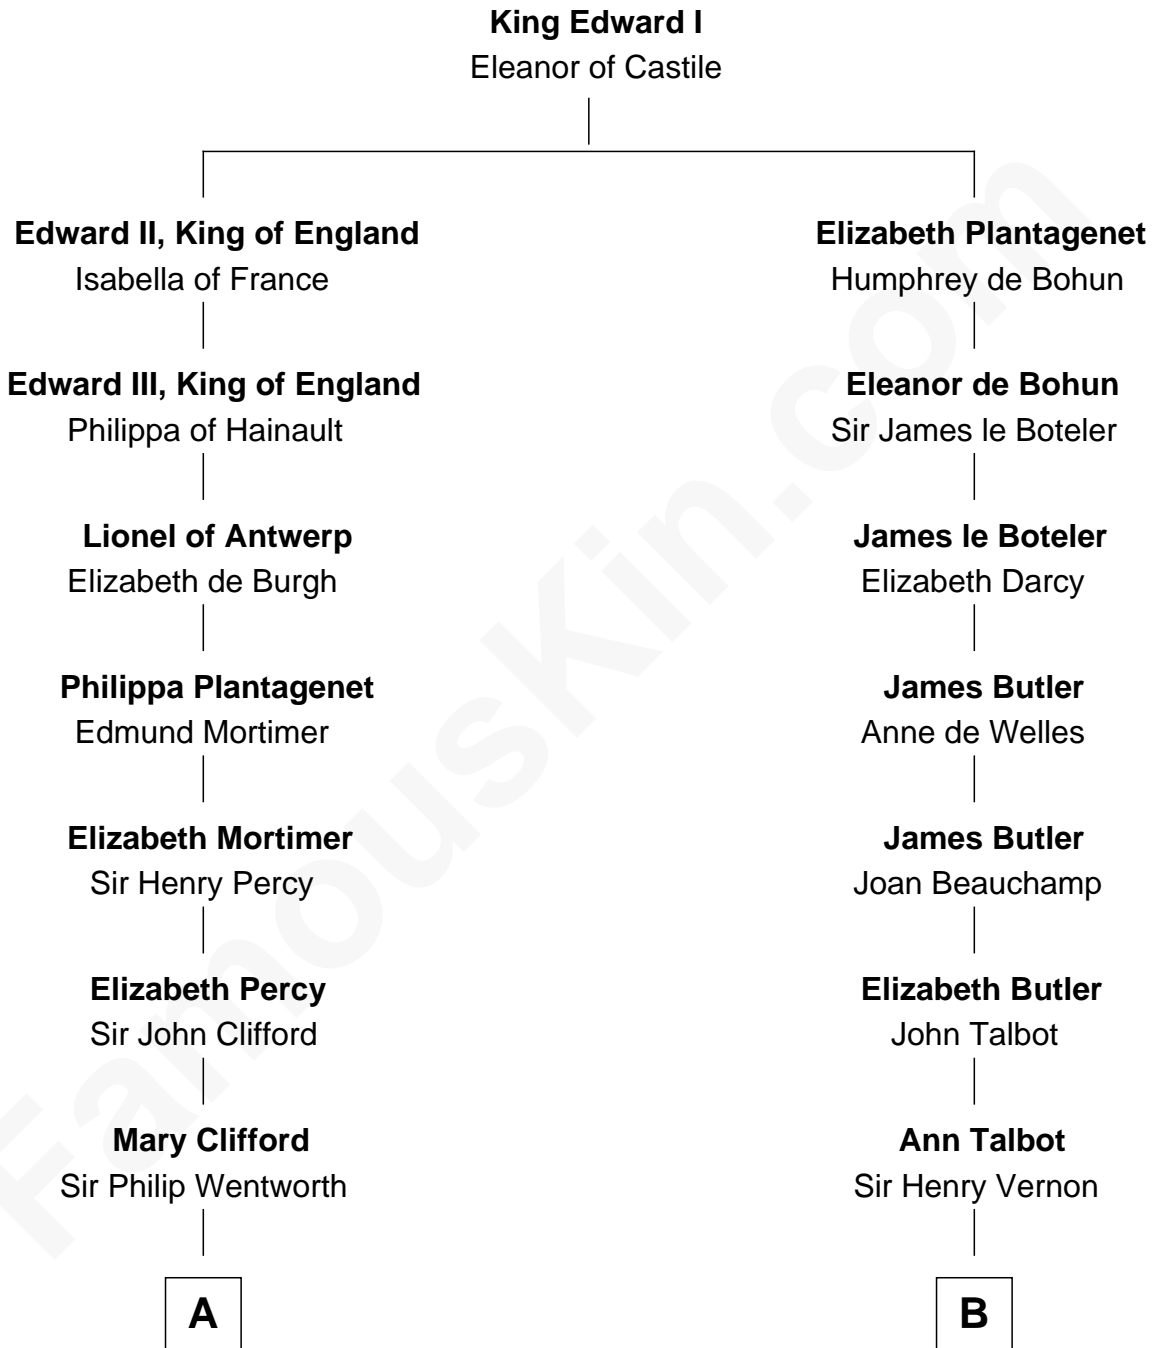

FamousKin.com Relationship Chart of

Jane Seymour

3rd Wife of King Henry VIII

9th cousin 12 times removed of

Allen Dulles

5th Director of the C.I.A.

C

Joanna Leffingwell

Charles Lathrop

Harriet Wadsworth Lathrop

Rev. Miron Winslow

Harriet Lathrop Winslow

Rev. John Welsh Dulles

Allen Macy Dulles

Edith Foster

Allen Dulles