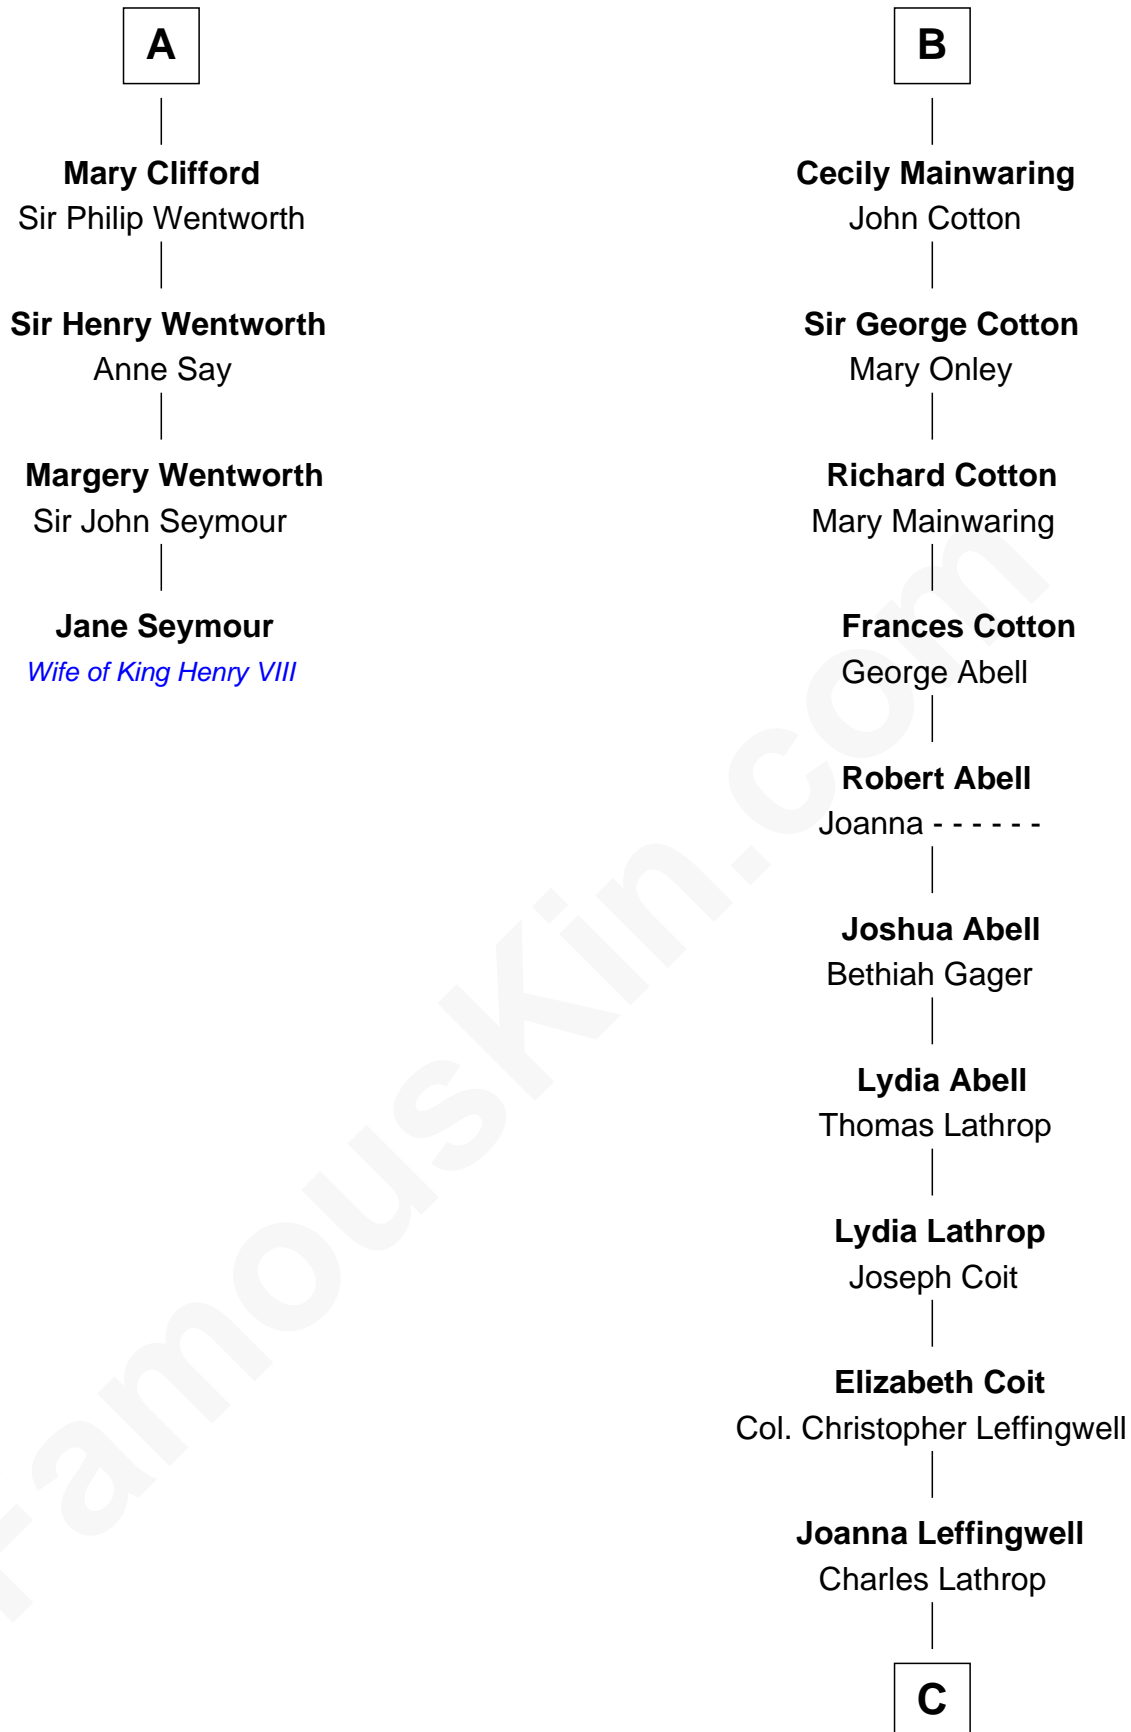

FamousKin.com Relationship Chart of

Jane Seymour

3rd Wife of King Henry VIII

10th cousin 10 times removed of

Allen Dulles

5th Director of the C.I.A.

C

—
Harriet Wadsworth Lathrop

Rev. Miron Winslow

—
Harriet Lathrop Winslow

Rev. John Welsh Dulles

—
Allen Macy Dulles

Edith Foster

—
Allen Dulles

5th Director of the C.I.A.