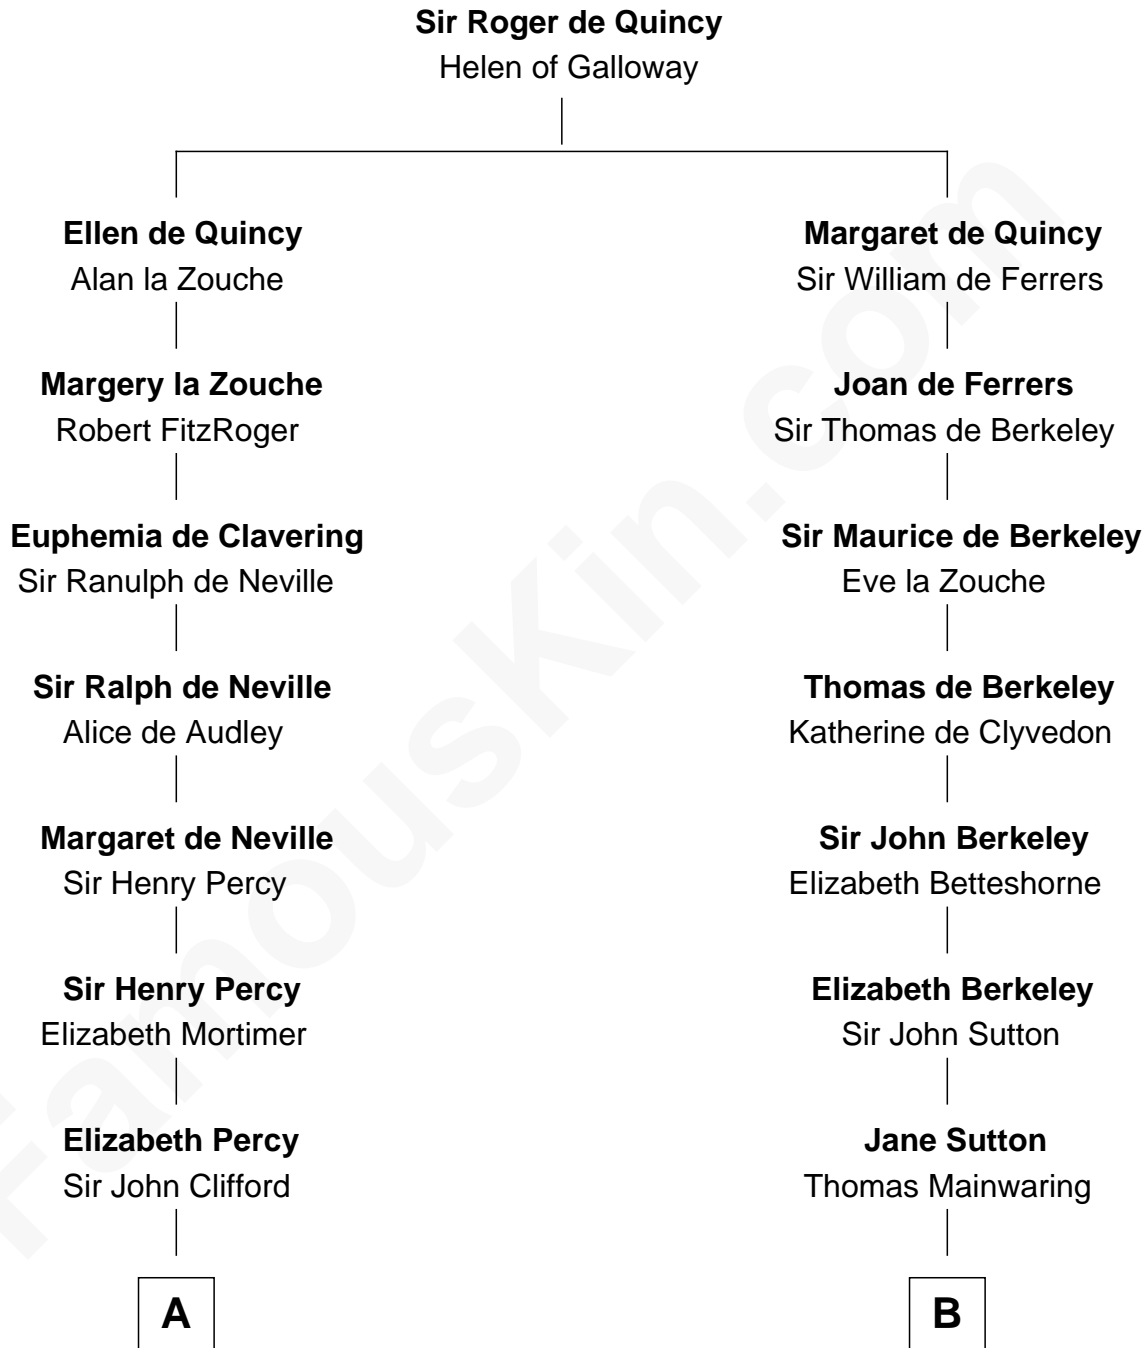

FamousKin.com Relationship Chart of

Jane Seymour

3rd Wife of King Henry VIII

10th cousin 10 times removed of

Allen Dulles

5th Director of the C.I.A.

C

—
Harriet Wadsworth Lathrop