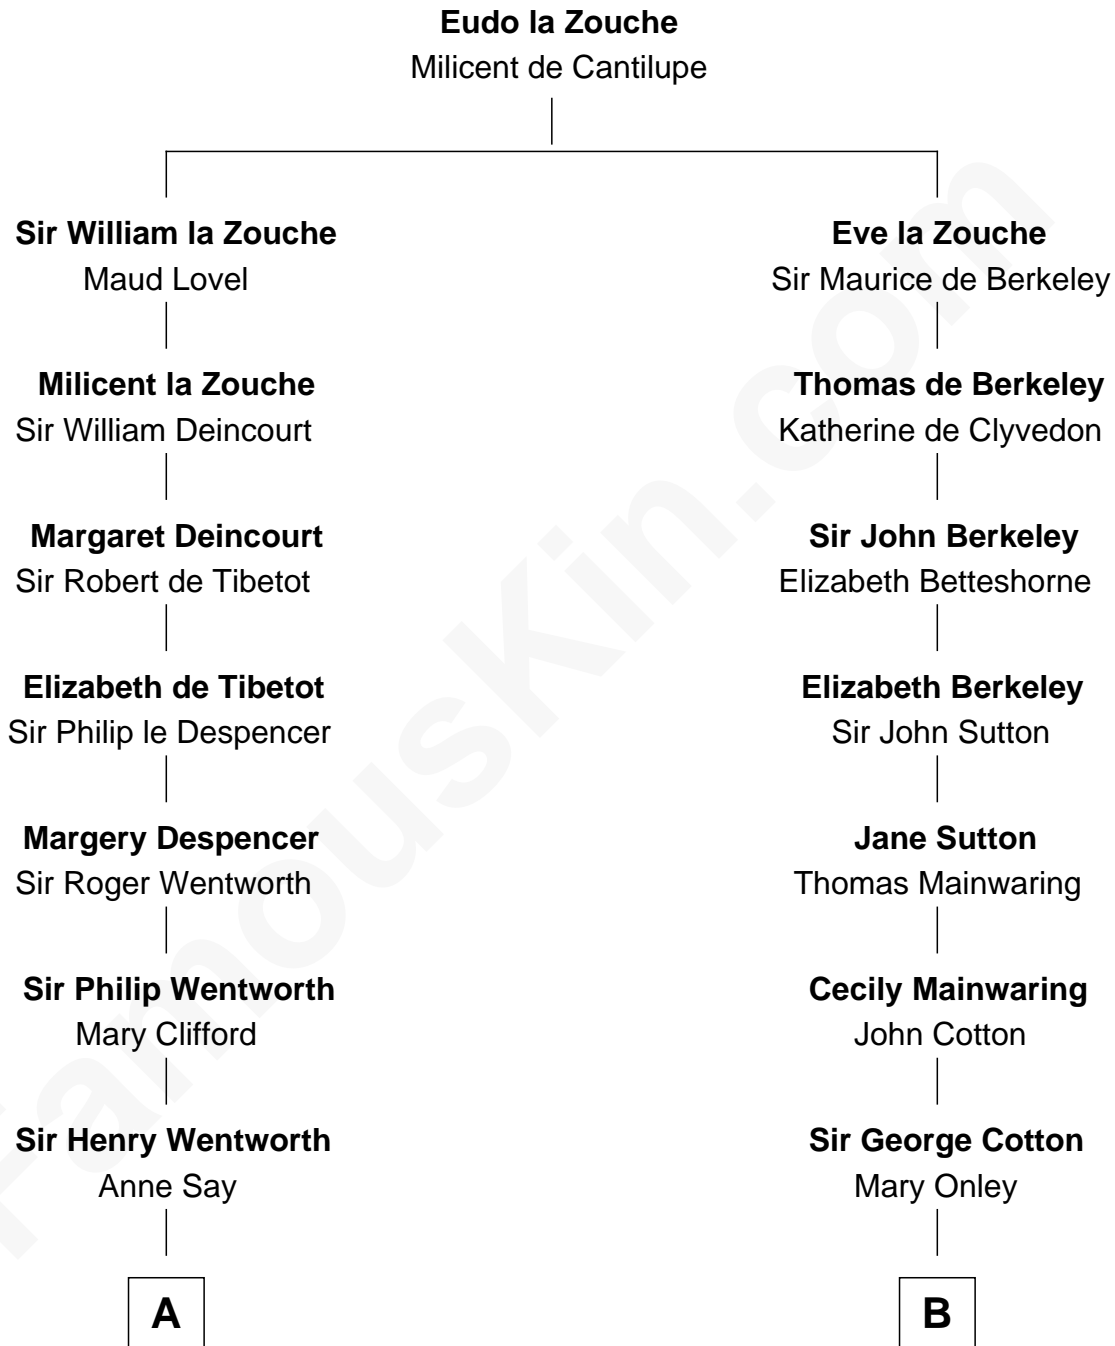

FamousKin.com Relationship Chart of

Jane Seymour

3rd Wife of King Henry VIII

8th cousin 10 times removed of

Allen Dulles

5th Director of the C.I.A.

C

Allen Macy Dulles

Edith Foster

Allen Dulles

5th Director of the C.I.A.

FamousKin.com