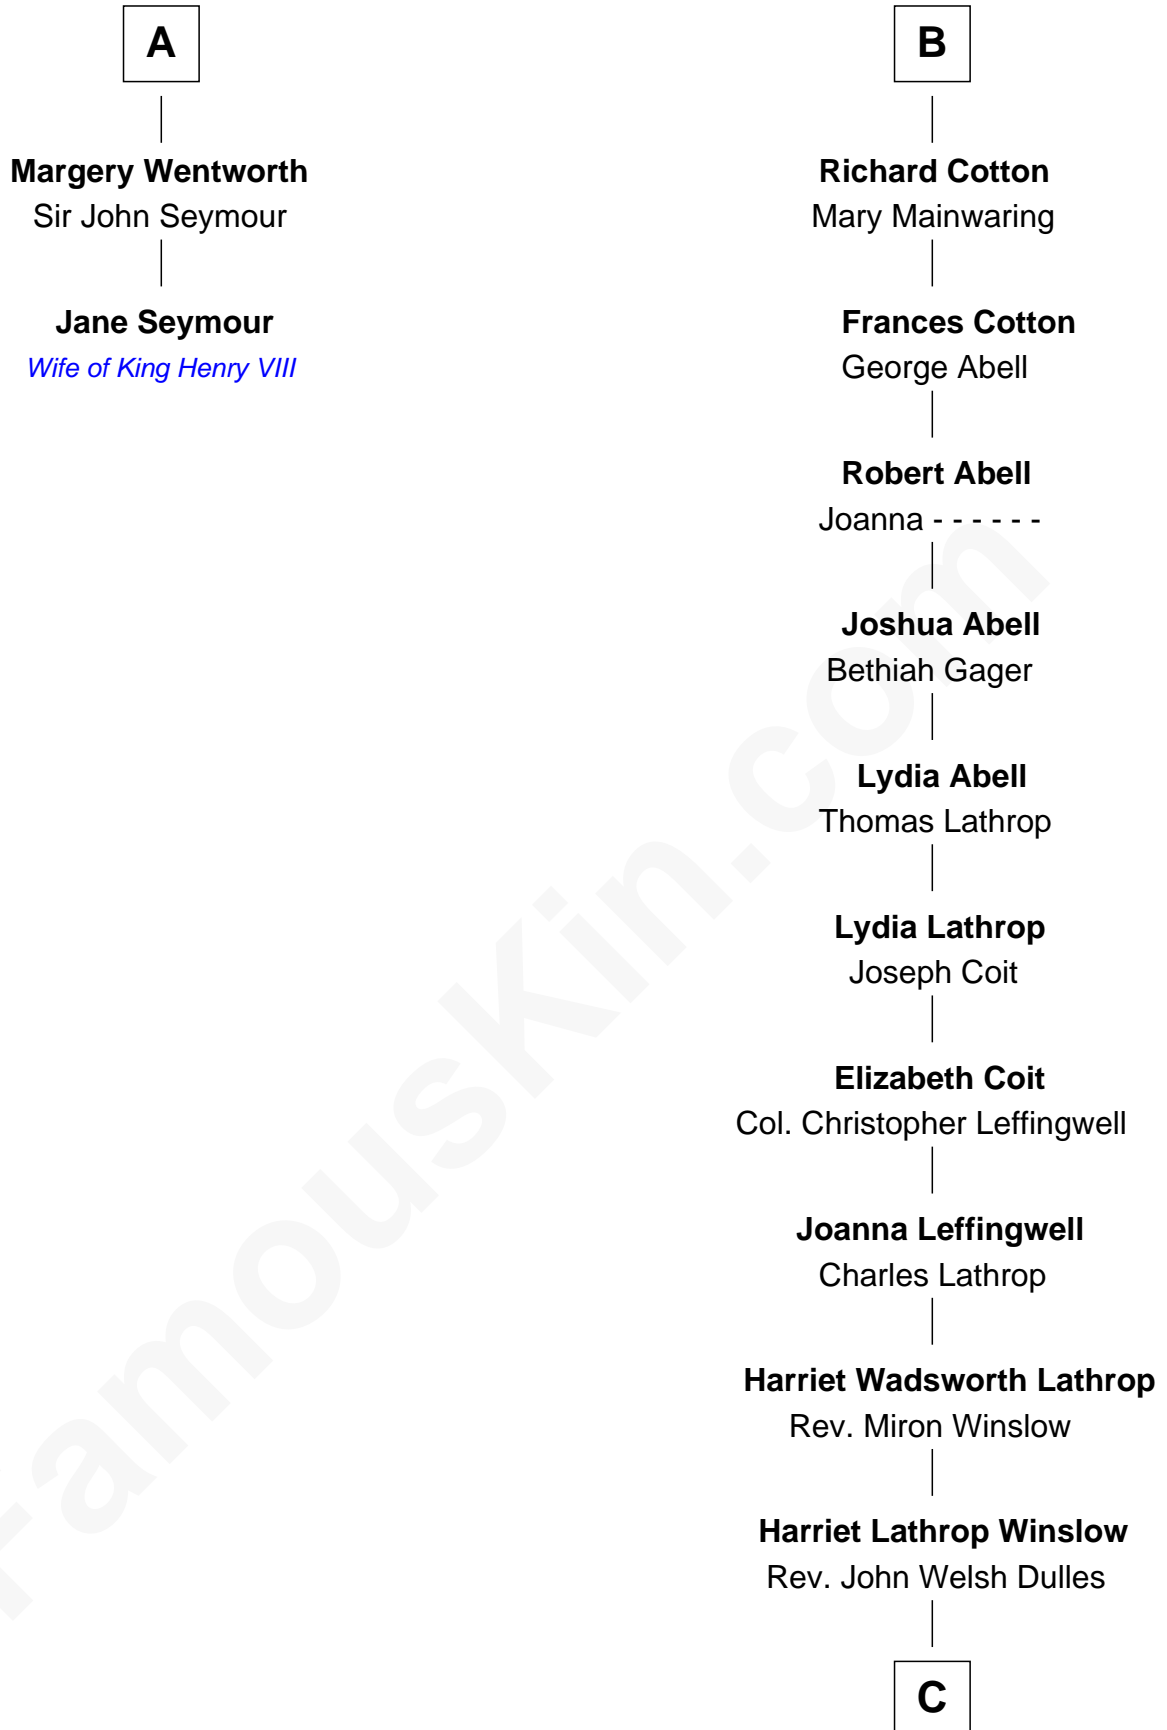

FamousKin.com Relationship Chart of

Jane Seymour

3rd Wife of King Henry VIII

8th cousin 10 times removed of

Allen Dulles

5th Director of the C.I.A.

C

Allen Macy Dulles